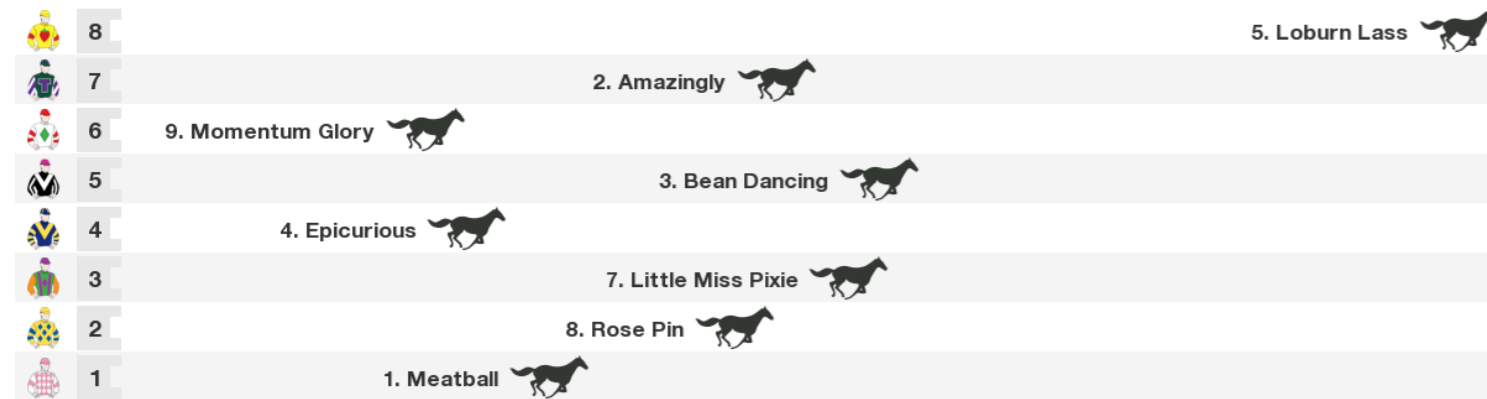

Race 4 REMEMBERING PETER MCDUGALL BENCHMARK 65 QLD: 7:00 pm

Handicap 1300m

Prize $21,500. 1st $11,925. 2nd $3,850. 3rd $2,000. 4th $1,025. 5th $700. 6th $400. 7th $400. 8th $400. 9th $400. 10th $400.

Rail: +2m Entire Course

Straight: 290m.

Circumference: 1759m.

For: No age restriction. Rating Based. BenchMark 65. 54.00. No sex restriction. Handicap.

Gear Changes: 9. Momentum Glory Lugging Bit OFF FIRST TIME, Standard Bit FIRST TIME

NSW/VIC/TAS: 7:00 pm
NT: 6:30 pm
SA: 6:30 pm
WA: 5:00 pm

Horse	Jockey	Trainer	Last 10	Career	Prize	W%	P%	Bar	Wgt
1. Meatball	Paul Hamblin	Lindsay Hatch	89s8602233	42:6-10-7	$109,840	14%	55%	1	61
2. Amazingly	Wendy Peel (a1.5)	Wayne Oakenfull	48s5s2149s	29:5-4-4	$93,215	17%	45%	7	60
3. Bean Dancing	Emma MacPherson (a3)	Donald Baker	1516113s13	14:5-3-3	$119,875	36%	79%	5	60
4. Epicurious	Stephanie Lacy	Corey & Kylie Geran	381521942s	39:5-6-3	$163,025	13%	36%	4	58
5. Loburn Lass	Minonette Kennedy (a2)	Ben Hull	513439s028	19:4-2-5	$61,390	21%	58%	8	57.5
6. Abb Roy	Matthew Powell	Michael Hemmings	501184166s	106:10-10-11	$189,988	9%	29%		SCRATCHED
7. Little Miss Pixie	Jake Molloy (a2)	Tony & Maddysen Sears	24s723322s	22:2-6-6	$119,695	9%	64%	3	55.5
8. Rose Pin	Montanna Savva (a1.5)	Michael Nolan	69s319279	7:1-1-1	$19,800	14%	43%	2	54
9. Momentum Glory	Kenji Yoshida	Jason Judge	700s788046	36:2-2-1	$30,900	6%	14%	6	54

Speedmap: Predicted settling positions after start

Rail position: +2m Entire Course

Race Direction

1 MEATBALL

9 year old bay gelding (male)
Sire Drumbeats Dam Trust Me Honey
Breeder Mr G Popp
Owners Mrs L R Popp, G D Popp, R T Mclennan, G J Rossiter & A J Robison
Colours White, Pink Diamonds, Armbands And Cap

Trainer **Lindsay Hatch**
Jockey **Paul Hamblin** 61.0kg
Win Range 1400m - 1600m

Barrier **1**
Prizemoney $109,840
W&P% 14-55

Career 42:6-10-7 12 Mths 4:0-0-0 1st Up 6:0-1-1 2nd Up 4:1-1-1
Firm 1:0-0-0 Good 31:4-7-5 Soft 10:2-3-2 Heavy 0:0-0-0
Jockey 1:0-0-0 Dist 7:0-1-1 Track 2:0-0-0 Trk/Dst 1:0-0-0

Race Details	Track	Jockey	Wgt	Br.	Odds	Winner	@800	@400
8 of 8 TOOW Sat 6Aug22 1300m Bm65	Good4	P Hamblin	61.0	1	$41.00	Bean Dancing 60.0kg 9.90L 1:20.95	7	8
9 of 10 TOOW Sat 9Jul22 1300m BM70	Good4	N Fazackerley	59.0	3	$61	Factory Warrior 60.5kg 13.90L 1:21.12	10	10
8 of 8 TOOW Tue 31May22 650m OPN-TRL	Soft6	M Haley	n/a	3		Hidden Eyes n/a 12.00L 40.89		
8 of 8 TALW Sat 14Aug21 1650m BM65	Good	G Geran	64.0	1	$5	Chamberlain 61.0kg 11.30L 1:48.26		
6 of 15 TOWN Sat 7Aug21 2000m BM65	Good3	A Butler	63.0	8	$18	Guangzhou 61.0kg 7.45L 2:02.36	12	11

2 AMAZINGLY

8 year old bay gelding (male)
Sire Starcraft Dam Amazing Spirit
Breeder Hong Kong Breeders Club Limited
Owners W Oakenfull, B S Loy, R C Bloch, S A White & Mrs D J White
Colours Dark Green, Purple Letter "T", Silver Outline, White And Purple Stripes Sleeves

Trainer **Wayne Oakenfull**
Jockey **Wendy Peel** 60.0kg
Win Range 1300m - 1625m

Barrier **7**
Prizemoney $93,215
W&P% 17-45

Career 29:5-4-4 12 Mths 7:1-1-0 1st Up 7:1-2-0 2nd Up 5:1-1-1
Firm 0:0-0-0 Good 19:4-4-2 Soft 6:0-0-2 Heavy 4:1-0-0
Jockey 1:0-0-0 Dist 1:1-0-0 Track 2:1-0-0 Trk/Dst 0:0-0-0

Race Details	Track	Jockey	Wgt	Br.	Odds	Winner	@800	@400
4 of 8 TOOW Sat 6Aug22 1300m Bm65	Good4	W Peel	60.0	7	$26.00	Bean Dancing 60.0kg 5.40L 1:20.95	8	7
8 of 9 MORE Tue 19Jul22 1200m GWYDIR BM76	Good4	J Woodhouse	56.5	7	$9.50	Red Beryl 58.0kg 4.00L 1:10.24	8	9
5 of 9 TOOW Sat 2Apr22 1100m BM70	Soft5	J Woodhouse	58.0	5	$31	Trengganu 57.5kg 2.60L 1:07.26	9	9
4 of 6 INVE Sat 5Mar22 1000m OPEN-BT	Soft5	J Woodhouse	n/a			Renegade n/a 6.44L 1:00.72		
2 of 8 DEEP Sat 22Jan22 1400m DTWR CUP BM70	Good4	B Cray	59.5	6	$2F	One of the Kind 55.0kg 2.48L 1:22.75		

3 BEAN DANCING

4 year old bay gelding (male)
Sire Spill the Beans Dam Mira Dancer
Breeder Mr R Sheppard
Owners R W Sheppard & Mrs L A Sheppard
Colours Black, White Vee, Striped Sleeves, Cerise Cap

Trainer **Donald Baker**
Jockey **Emma MacPherson** 60.0kg
Win Range 1000m - 1300m

Barrier **5**
Prizemoney $119,875
W&P% 36-79

Career 14:5-3-3 12 Mths 13:6-2-2 1st Up 3:1-0-2 2nd Up 3:1-2-0
Firm 0:0-0-0 Good 6:0-2-2 Soft 8:5-1-1 Heavy 0:0-0-0
Jockey 1:1-0-0 Dist 0:0-0-0 Track 7:2-2-3 Trk/Dst 0:0-0-0