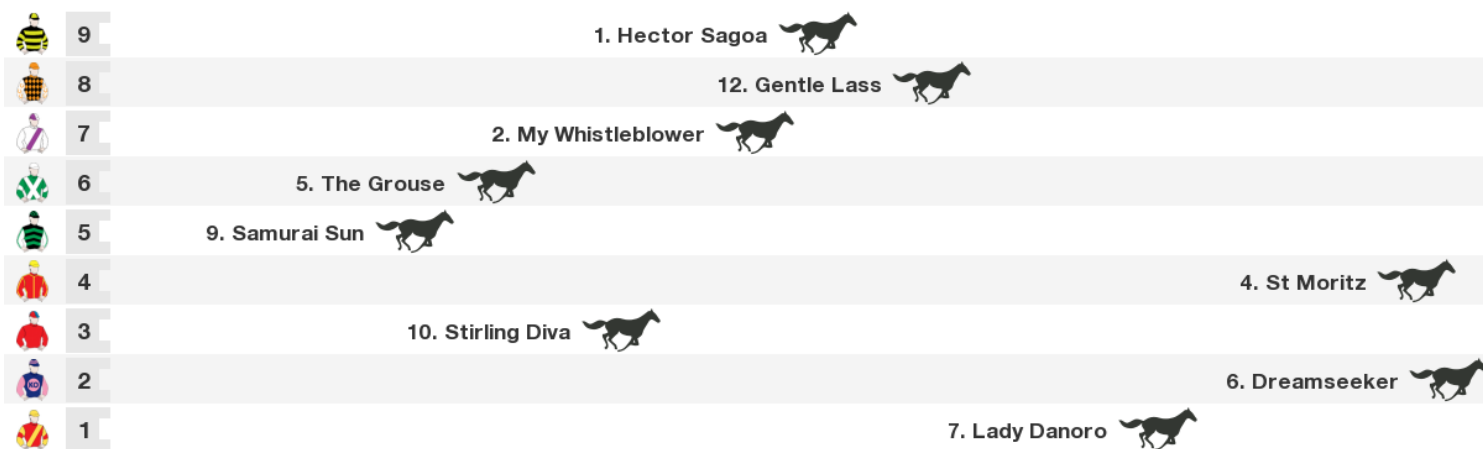

Horse	Jockey	Trainer	Last 10	Career	Prize	W%	P%	Bar	Wgt
1. Hector Sagoa (NZ)	Kenji Yoshida	Ken Jones	35830s87s8	9:0-0-1	$6,665	0%	11%	9	57.5
2. My Whistleblower	Karl Zechner	Tom Dougall	5s4949	4:0-0-0	$3,040	0%	0%	7	57.5
3. Par Un Nez		Amanda Park	59309s3s76	7:0-0-2	$4,840	0%	29%		SCRATCHED
4. St Moritz	Jake Molloy (a2)	Lindsay Hatch	232232s723	8:0-4-3	$23,120	0%	88%	4	57.5
5. The Grouse	Olivia Webb (a3)	Gary Stephens	88646645s4	22:0-1-0	$13,525	0%	5%	6	57.5
6. Dreamseeker	Stephanie Lacy	Corey & Kylie Geran	6245802s04	9:0-2-0	$11,800	0%	22%	2	55.5
7. Lady Danoro	Emma MacPherson (a3)	Lyn Baskett	1342s745	6:0-1-1	$9,410	0%	33%	1	55.5
8. Mahigrant		Tom Dougall	674s06	4:0-0-0	$650	0%	0%		SCRATCHED
9. Samurai Sun (NZ)	Matthew Powell	Mark Currie	724s324	5:0-2-1	$14,855	0%	60%	5	55.5
10. Stirling Diva	Nathan Fazackerley	Stephen Kirkwood	48s75558s4	9:0-1-1	$11,800	0%	22%	3	55.5
11. Mr Begley		Troy Pascoe	704s95	4:0-0-0	$1,400	0%	0%		SCRATCHED
12. Gentle Lass	Montanna Savva (a1.5)	Kathy Stabe	99	1:0-0-0	$450	0%	0%	8	55.5
13. Whyteepee		Troy Pascoe	26	1:0-0-0	$450	0%	0%		SCRATCHED
14. Two Time Girl		Daryll Leggatt	8s8	2:0-0-0	$900	0%	0%		SCRATCHED
15. Timstar		Stephanie Sixtus	479s598976	12:0-0-0	$7,295	0%	0%		SCRATCHED

Speedmap: Predicted settling positions after start

Rail position: +2m Entire Course

Race Direction