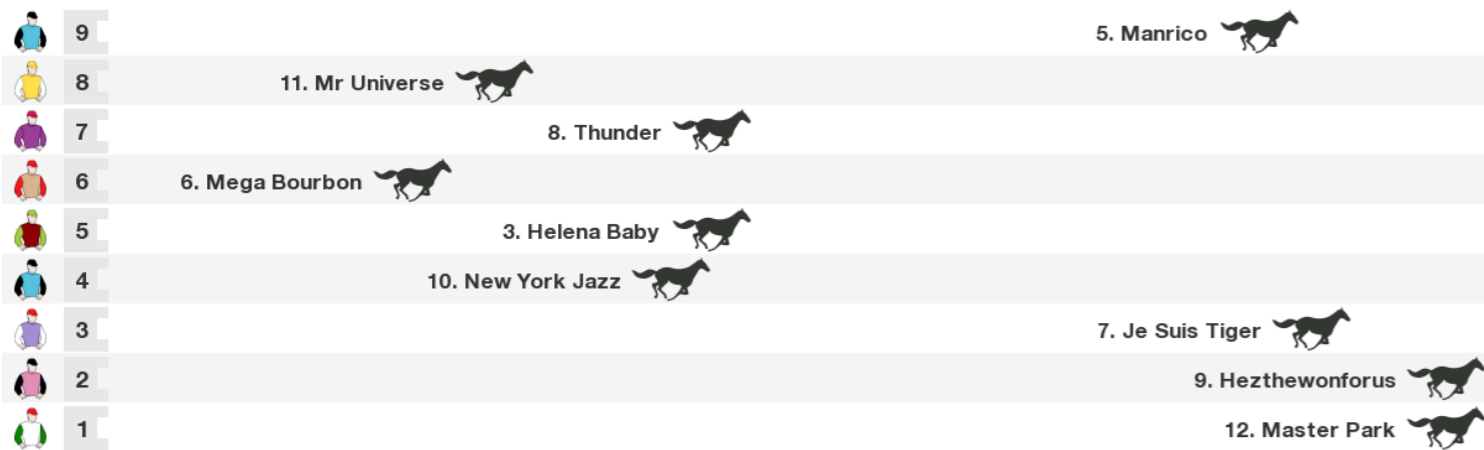

Rail: Out 10m

For: Open. Apprentices Can Claim. Handicap.

NSW/VIC/TAS: 1:19 pm
QLD: 1:19 pm
NT: 12:49 pm
SA: 12:49 pm
WA: 11:19 am

Horse	Jockey	Trainer	Last 10	Career	Prize	W%	P%	Bar	Wgt
1. Crystallize (NZ)	A Lawson-Carroll	Danny Walker	s222721253	31:7-9-2	$164,569	23%	58%	SCRATCHED	
2. Germanicus (NZ)	Masahiro Hashizume	Danica Guy	40163369s3	30:5-1-5	$165,896	17%	37%	SCRATCHED	
3. Helena Baby (NZ)	Darren Danis	John W Bell	63s09s09s0	24:5-2-4	$216,924	21%	46%	5	59
4. Tightlign (NZ)	Crystal Lindsay	Stephen Marsh	1116s60973	26:8-1-2	$131,254	31%	42%	SCRATCHED	
5. Manrico (NZ)	Callum Jones (a3)	Stephen Ralph	865731700s	55:9-5-5	$226,977	16%	35%	9	55.5
6. Mega Bourbon (NZ)	Craig Grylls	Stephen Marsh	7247234212	14:3-4-1	$78,835	21%	57%	6	54.5
7. Je Suis Tiger (NZ)	Maria Sanson (a4)	Gary Hennessy	11s82s6s75	23:5-4-2	$96,377	22%	48%	3	54
8. Thunder (NZ)	Elen Nicholas (a3)	R Autridge	4225743641	34:6-4-2	$78,830	18%	35%	7	54
9. Hezthewonforus (NZ)	Sam Spratt	Jenna Mahoney	9s42622238	33:3-10-3	$1,369,627	9%	48%	2	54
10. New York Jazz (NZ)	Tegan Newman	Stephen Ralph	33555645s8	61:6-6-10	$190,896	10%	36%	4	54
11. Mr Universe (NZ)	Ashvin Goindasamy	Team Rogerson	23738s9066	53:4-7-9	$147,426	8%	38%	8	54
12. Master Park (NZ)	Crystal Lindsay (a4)	Stephen Marsh	54s84s3216	23:2-6-4	$44,280	9%	52%	1	54

Speedmap: Predicted settling positions after start

Rail position: Out 10m

Race Direction

12 DON'T LOOK ETHEL

3 year old b filly (female)

Sire Vanbrugh Dam Zizi

Owners Parsons Bloodstock Ltd

Colours White, Black & Turquoise Hoops (Body & Sleeves), Turquoise Cap

Trainer **Stephen Ralph**

Jockey **Jasmine Fawcett** 55.5kg

Win Range 1200m

Barrier 8

Prizemoney $14,220

W&P% 7-14

Career 14:1-1-0 12 Mths 15:1-1-0 1st Up 1:0-0-0 2nd Up 1:0-0-0

Firm 0:0-0-0 Good 3:0-0-0 Soft 10:1-1-0 Heavy 0:0-0-0

Jockey 7:0-1-0 Dist 1:0-0-0 Track 2:0-0-0 Trk/Dst 0:0-0-0

Race Details

6 of 9	TERA	Sat 21May22	1100m
4 of 14	ARAW	Sat 14May22	1215m BM65
4 of 10	TERA	Sat 16Apr22	1200m Open
12 of 13	ELLE	Sun 13Mar22	1200m BM65
1 of 10	TAUR	Wed 16Feb22	1200m Mdn