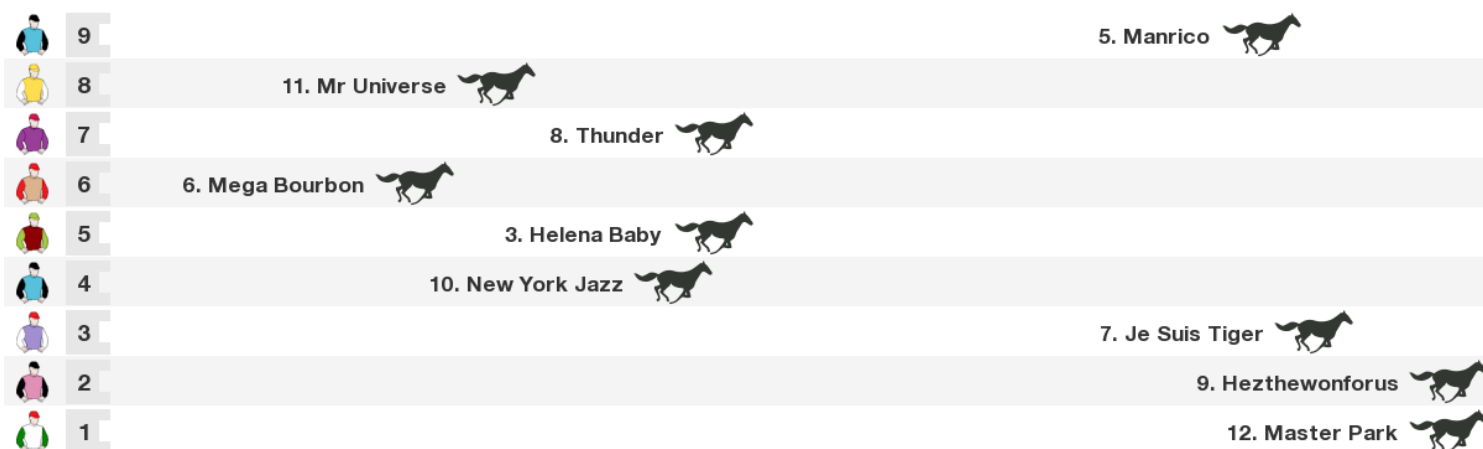

Rail: Out 10m

For: Open. Apprentices Can Claim. Handicap.

NSW/VIC/TAS: 1:19 pm
QLD: 1:19 pm
NT: 12:49 pm
SA: 12:49 pm
WA: 11:19 am

Horse	Jockey	Trainer	Last 10	Career	Prize	W%	P%	Bar	Wgt
1. Crystallize (NZ)	A Lawson-Carroll	Danny Walker	s222721253	31:7-9-2	$164,569	23%	58%	SCRATCHED	
2. Germanicus (NZ)	Masahiro Hashizume	Danica Guy	40163369s3	30:5-1-5	$165,896	17%	37%	SCRATCHED	
3. Helena Baby (NZ)	Darren Danis	John W Bell	63s09s09s0	24:5-2-4	$216,924	21%	46%	5	59
4. Tightlign (NZ)	Crystal Lindsay	Stephen Marsh	1116s60973	26:8-1-2	$131,254	31%	42%	SCRATCHED	
5. Manrico (NZ)	Callum Jones (a3)	Stephen Ralph	865731700s	55:9-5-5	$226,977	16%	35%	9	55.5
6. Mega Bourbon (NZ)	Craig Grylls	Stephen Marsh	7247234212	14:3-4-1	$78,835	21%	57%	6	54.5
7. Je Suis Tiger (NZ)	Maria Sanson (a4)	Gary Hennessy	11s82s6s75	23:5-4-2	$96,377	22%	48%	3	54
8. Thunder (NZ)	Elen Nicholas (a3)	R Autridge	4225743641	34:6-4-2	$78,830	18%	35%	7	54
9. Hezthewonforus (NZ)	Sam Spratt	Jenna Mahoney	9s42622238	33:3-10-3	$1,369,627	9%	48%	2	54
10. New York Jazz (NZ)	Tegan Newman	Stephen Ralph	33555645s8	61:6-6-10	$190,896	10%	36%	4	54
11. Mr Universe (NZ)	Ashvin Goindasamy	Team Rogerson	23738s9066	53:4-7-9	$147,426	8%	38%	8	54
12. Master Park (NZ)	Crystal Lindsay (a4)	Stephen Marsh	54s84s3216	23:2-6-4	$44,280	9%	52%	1	54

Speedmap: Predicted settling positions after start

Rail position: Out 10m

Race Direction