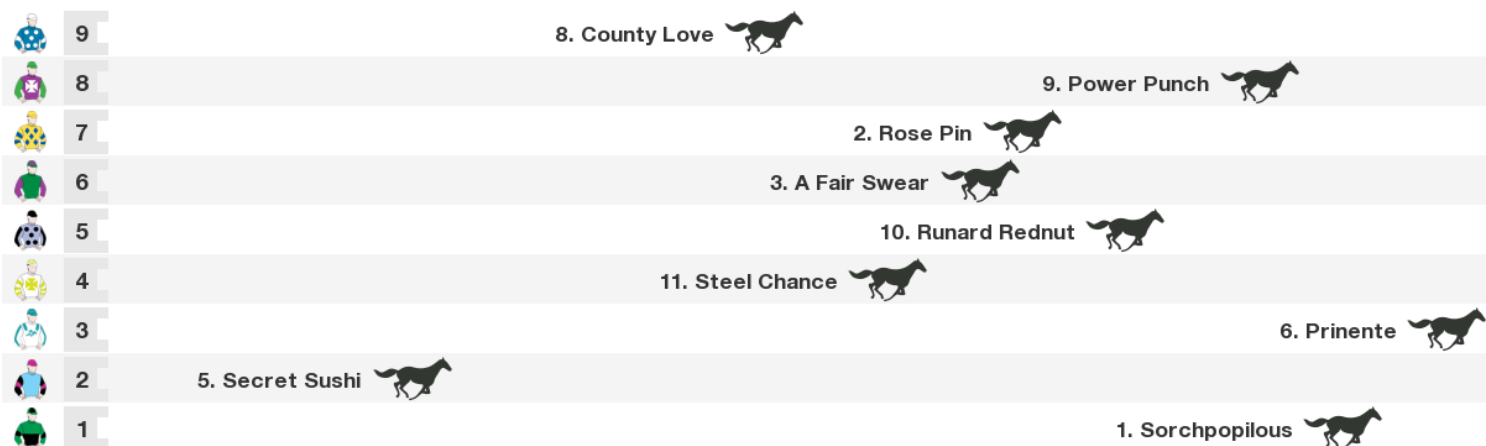

Rail position: True Entire Course.

Race Direction

1200m RACE 5 MARY BUTLER Maiden Handicap

Rail position: True Entire Course.

Race Direction

1850m RACE 6 PRO TINTING SPECIALIST Maiden Handicap

Rail position: True Entire Course.