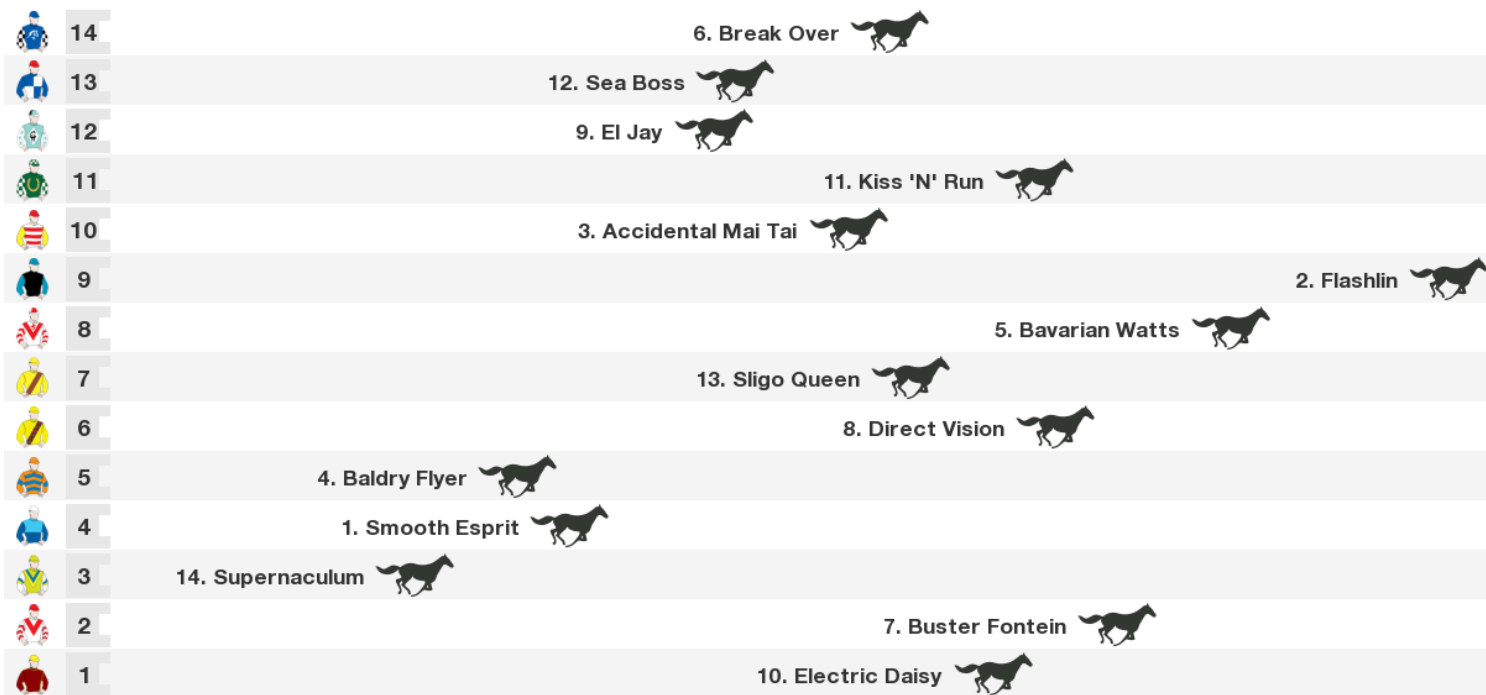

Coonamble Speedmaps

Saturday 27th November 2021

1400m RACE 1 HALCROFT & BENNETT, QUBE AGRI MAIDEN HANDICAP

Rail position: True

Race Direction →

2000m RACE 2 TERMINUS HOTEL & PARAGON PASTORAL BENCHMARK 50 HANDICAP

Rail position: True

1600m RACE 3 CONEX & WOODHAMS PETROLEUM CLASS 2 HANDICAP

	11	6. Mayaman 
	10	11. Adsum 
	9	9. Prospectors Helmet 
	8	1. Urus 
	7	7. Nitty Gritty 
	6	4. Gossip 
	5	10. Nevada Sunrise 
	4	8. Kiwicod 
	3	3. Winter Moon 
	2	2. Lord of the Turf 
	1	5. General Partner 