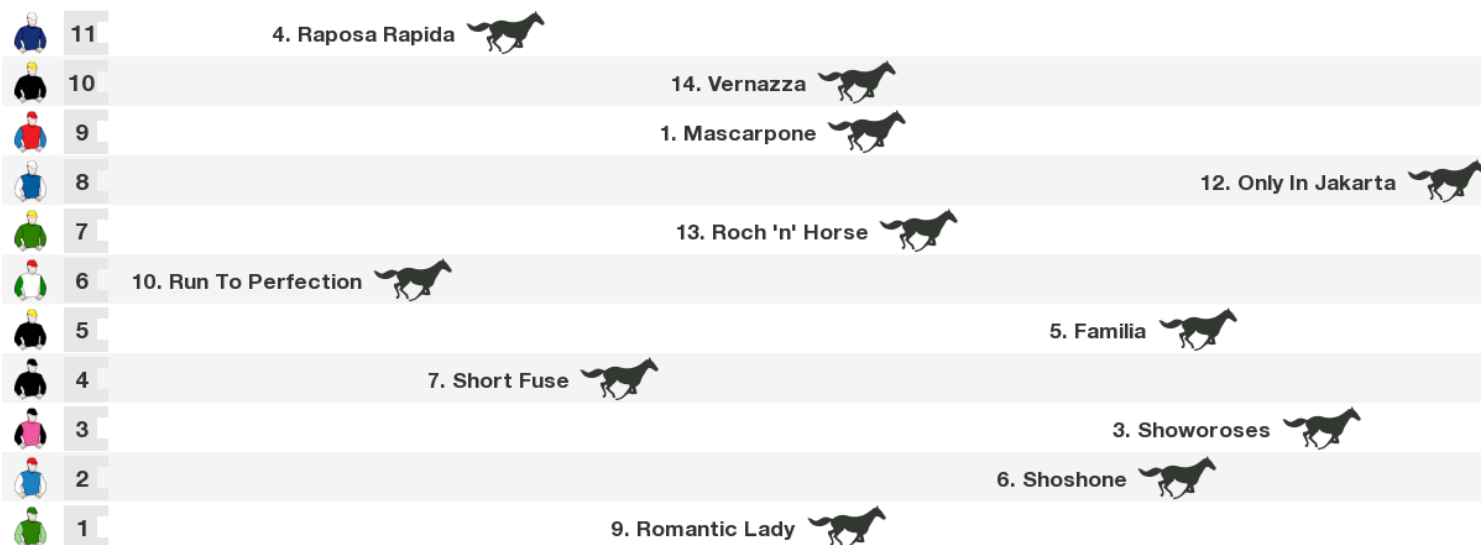

Speedmap: Predicted settling positions after start

Rail position: Out 10m

Race Direction →