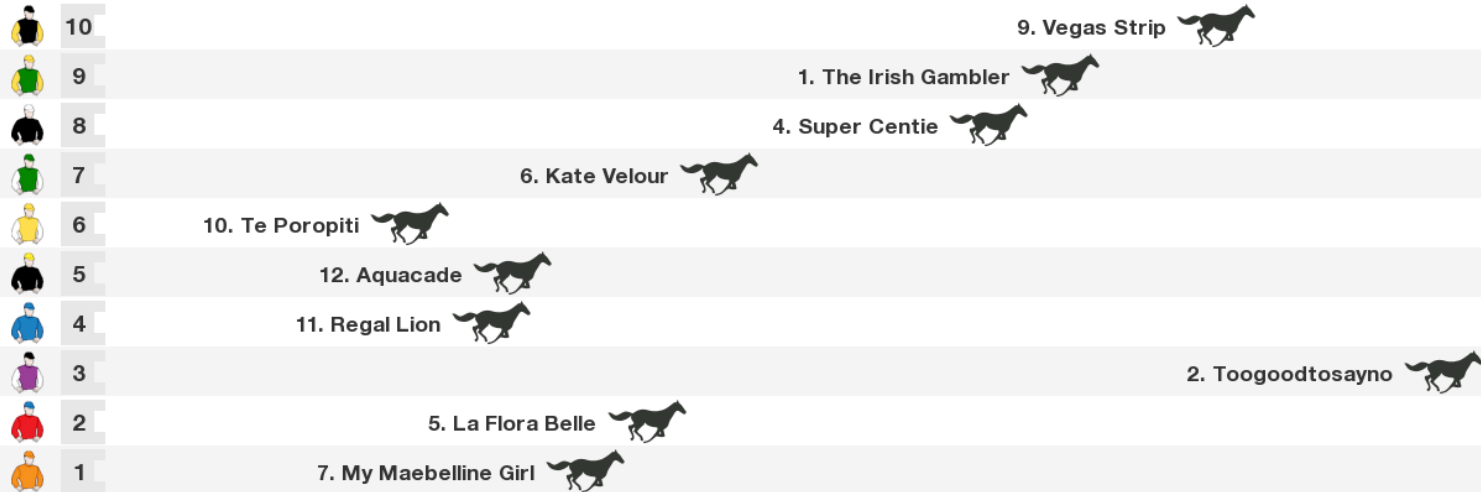

Te Aroha Speedmaps

Friday 15th October 2021

2200m RACE 1 Te Aroha Stallion Service Mdn

Rail position: Out 6m

Race Direction →

1600m RACE 2 Grand Tavern Te Aroha Mdn

Rail position: Out 6m

Race Direction

1600m RACE 3 Thanks Te Aroha Supporters Mdn

Rail position: Out 6m

Race Direction

1400m RACE 4 Piako Mitsubishi Mdn

Rail position: Out 6m

Race Direction

1200m RACE 5 Josh Smith Bayleys Comm.-Bm65

	12	10. Hibernia Sea 
	11	6. Rapid Recall 
	10	3. Zoulander 
	9	7. Superdonna 
	8	1. Extortion 
	7	4. Charmaine's Dream 
	6	8. Zouperb 
	5	11. Stylish Suggestion 
	4	12. Mistress Minx 
	3	5. Igottadoitmyway 
	2	2. Honesty 
	1	9. Burgundy Dancer 

Rail position: Out 6m

Race Direction

1200m RACE 6 Nzb Ins. Pearl Series Race Mdn

	11	14. Queen Sugar 
	10	6. Tipper 
	9	16. Orleans Belle 
	8	2. Lady De Winter 
	7	9. Bella Radici 
	6	3. Can't Fault Her 
	5	5. Stormy's Secret 
	4	1. Express Desire 
	3	11. The Sprinkler 
	2	8. Aglianico 
	1	7. Troglodyte 