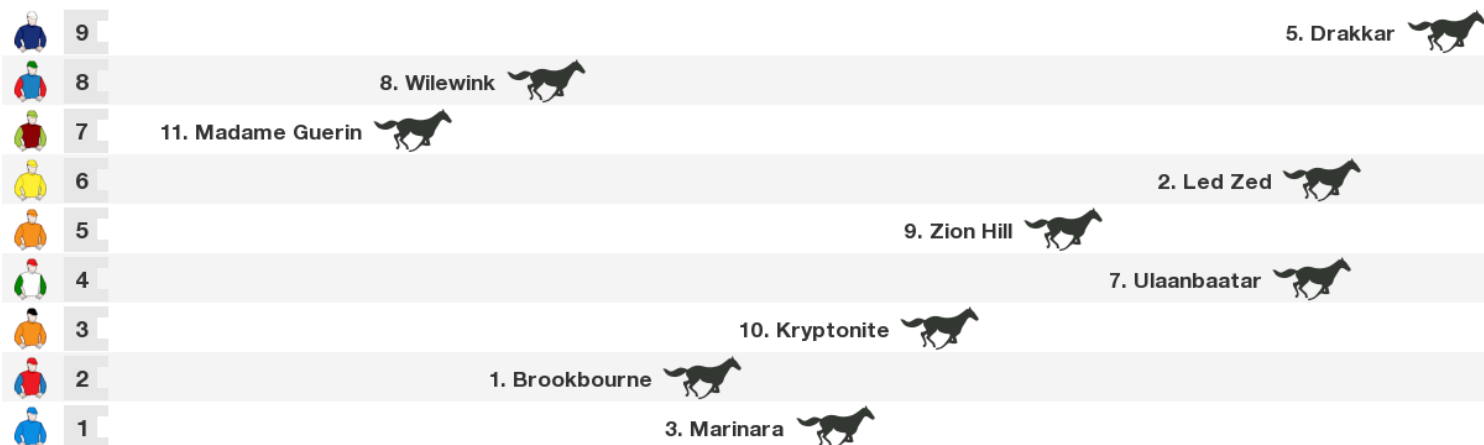

Te Aroha Speedmaps

Friday 15th October 2021

2200m RACE 1 Te Aroha Stallion Service Mdn

Rail position: Out 6m

Race Direction →

1600m RACE 2 Grand Tavern Te Aroha Mdn

Rail position: Out 6m

Race Direction

1600m RACE 3 Thanks Te Aroha Supporters Mdn

Rail position: Out 6m

Race Direction

1400m RACE 4 Piako Mitsubishi Mdn

Rail position: Out 6m

Race Direction

1200m RACE 5 Josh Smith Bayleys Comm.-Bm65

	12	10. Hibernia Sea 
	11	6. Rapid Recall 
	10	3. Zoulander 
	9	7. Superdonna 
	8	1. Extortion 
	7	4. Charmaine's Dream 
	6	8. Zouperb 
	5	11. Stylish Suggestion 
	4	12. Mistress Minx 
	3	5. Igottadoitmyway 
	2	2. Honesty 
	1	9. Burgundy Dancer 

Rail position: Out 6m

Race Direction

1200m RACE 6 Nzb Ins. Pearl Series Race Mdn

	11	14. Queen Sugar 
	10	6. Tipper 
	9	16. Orleans Belle 
	8	2. Lady De Winter 
	7	9. Bella Radici 
	6	3. Can't Fault Her 
	5	5. Stormy's Secret 
	4	1. Express Desire 
	3	11. The Sprinkler 
	2	8. Aglianico 
	1	7. Troglodyte 