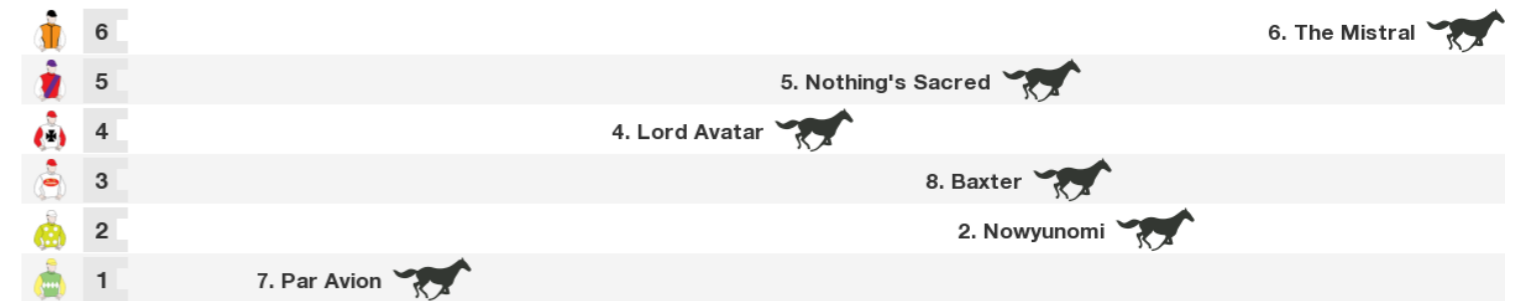

Race 6 KRAMBACH CUP FRIDAY 15 OCTOBER CLASS 3 HANDICAP 1400m NSW: 4:35 pm

Prize $23,520. 1st $12,280. 2nd $4,440. 3rd $2,300. 4th $1,200. 5th $750. 6th $550. 7th $500. 8th $500. 9th $500. 10th $500.
Rail: True entire circuit
Straight: 350m.
Circumference: 1530m.
For: No age restriction. Benchmark Race. Class 3. 55.00. No sex restriction. Handicap.
Gear Changes: 5. Nothing's Sacred Ear Muffs (Pre-Race Only) FIRST TIME

VIC/TAS: 4:35 pm
QLD: 4:35 pm
NT: 4:05 pm
SA: 4:05 pm
WA: 2:35 pm

Horse	Jockey	Trainer	Last 10	Career	Prize	W%	P%	Bar	Wgt
1. Camp Rifle	Dylan Gibbons	Tony Newing	242346s515	26:3-5-2	$112,775	12%	38%	SCRATCHED	
2. Nowyunomi (NZ)	Grant Buckley	Darren Egan	3218512239	23:3-4-5	$88,405	13%	52%	2	59
3. Off Her Roca (NZ)		Matthew McCudden	0770433s82	17:3-1-2	$65,745	18%	35%	SCRATCHED	
4. Lord Avatar	Ashley Morgan	Jenny Graham	212682532s	20:3-4-4	$79,950	15%	55%	4	58
5. Nothing's Sacred (NZ)	Amelia Denby	Sara Ryan	400s61414	7:2-0-0	$29,940	29%	29%	5	57.5
6. The Mistral	Lee Magorrian	Kim Waugh	x518s41	5:2-0-0	$27,580	40%	40%	6	57.5
7. Par Avion	Jenny Duggan	Terry Evans	11215s434	7:2-1-1	$40,225	29%	57%	1	56.5
8. Baxter	Jackson Searle (a2)	William Freedman	x7191s927	7:2-1-0	$36,455	29%	43%	3	56
9. Auvergne		Dale Wagstaff	177956s990	18:2-0-0	$43,405	11%	11%	SCRATCHED	
10. Forever Jude	Grant Buckley	Tim McIntosh	75s9241434	34:2-7-7	$87,490	6%	47%	SCRATCHED	

Speedmap: Predicted settling positions after start

Rail position: True entire circuit

Race Direction