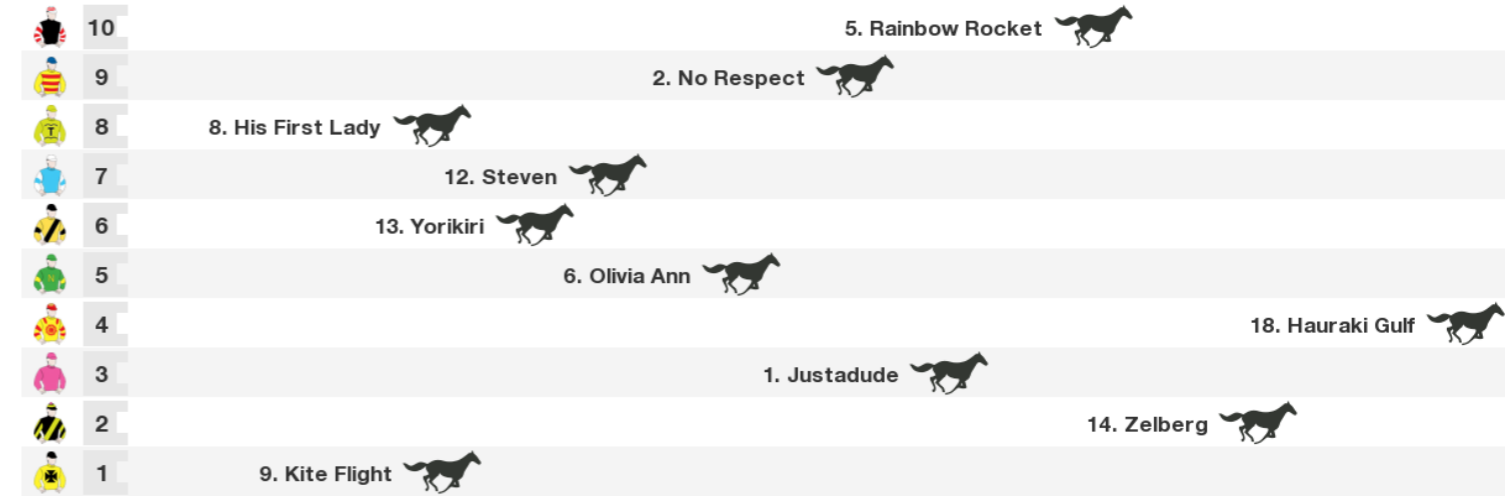

Track	Jockey	Wgt	Br.	Odds	Winner		@800	@400
Soft7	B Looker	55.0	6	$26.00	Unwavering Faith 57.5kg 4.22L	1:41.99	10	9
Good4	G McDonnell	58.0	7	$10	Myboycellito 55.5kg 2.79L 1:25.7		11	11
Good3	J Pracey-holmes	55.0	12	$21	Flying Scotsman 56.5kg 4.18L	1:23.97	12	11
Soft5	L Kilner	55.0	11	$31	Round of Applause 57.0kg 0.87L	1:32.72	14	12
Good4	G McDonnell	59.0	7	$16	Honovi 61.5kg 1.61L 1:45.21		9	9

14 TRIPLE RED

5 year old brown mare (female)
Sire Redwood Dam Darting
Breeder Bird Rock Thoroughbreds
Owners J M Gray
Colours Purple, Yellow Epaulettes And Cap

Trainer **Alan D Smith**
Jockey **Grant Buckley** 55.0kg
Win Range 1300m
Barrier 4
Prizemoney $33,487
W&P% 4-19

Career 26:1-1-3 12 Mths 17:1-1-3 1st Up 5:1-0-0 2nd Up 4:0-1-1
Firm 0:0-0-0 Good 11:1-1-1 Soft 12:0-0-2 Heavy 2:0-0-0
Jockey 2:0-0-1 Dist 1:0-0-0 Track 0:0-0-0 Trk/Dst 0:0-0-0

Race Details

3 of 11	TARE	Tue 14Sep21	1600m	Cl2
8 of 11	PORT	Mon 6Sep21	1500m	CL1
10 of 11	SCON	Tue 24Aug21	1300m	F&M BM58
5 of 7	COON	Sat 7Aug21	1100m	CLB HCP
9 of 11	DUBB	Fri 16Jul21	1300m	CL1

Track	Jockey	Wgt	Br.	Odds	Winner		@800	@400
Soft7	G Buckley	55.0	4	$101.00	Unwavering Faith 57.5kg 1.90L	1:41.99	6	5
Good4	G Buckley	55.0	3	$31	Auvergne 55.0kg 5.98L 1:32.73		8	8
Heavy8	J Duggan	55.0	7	$41	Yulong Monoceros 57.5kg 8.74L	1:18.97	11	11
Soft6	W Stanley	64.0	2	$5.50	Combogolong 69.0kg 6.97L 1:06.91			
Heavy10	K Bell-pitomac	55.0	2	$13	Texas Lil 55.0kg 11.01L 1:23.69		6	7

Rail position: True entire circuit

Race Direction