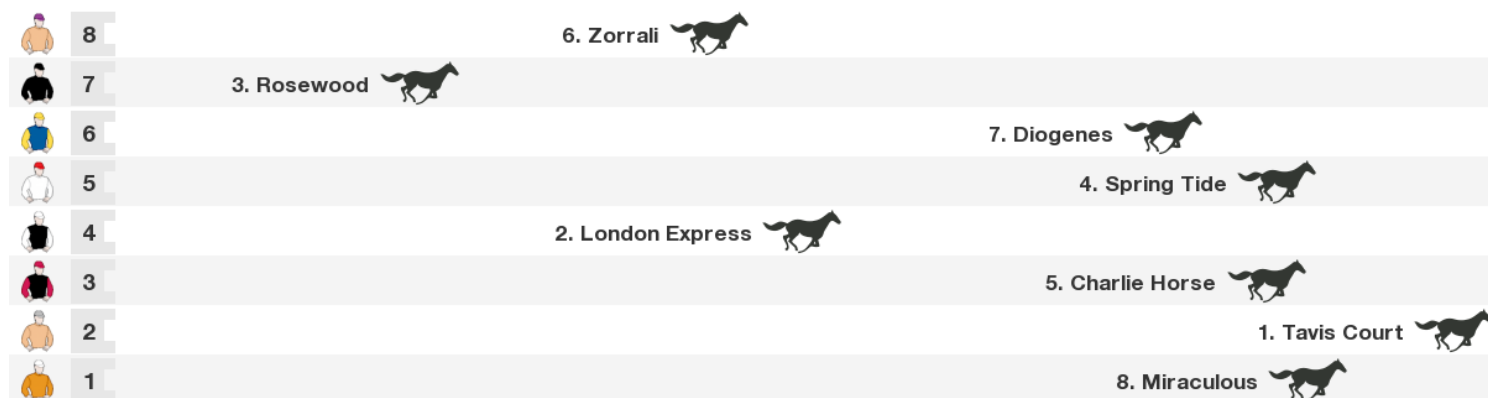

Speedmap: Predicted settling positions after start

Rail position: Out 8m

Race Direction

1 TAVIS COURT

6 year old b gelding (male)
Sire Tavistock **Dam** Keep Her Free
Owners G & A Hill Trust
Colours Tangerine, Steel Grey Braces & Cap