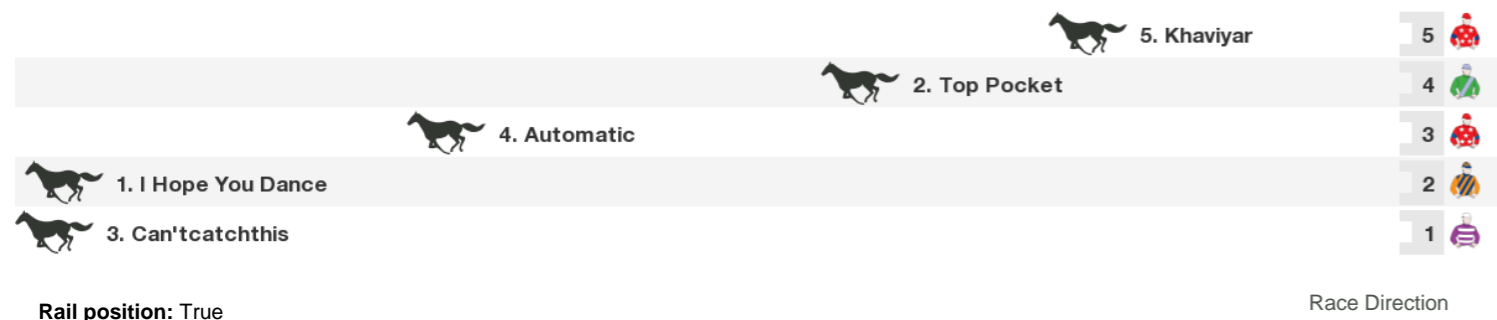

Race 2 JOYCE KRANE HANDICAP 1100m

WA: 1:47 pm

Prize $14,850. 1st $8,850. 2nd $3,000. 3rd $1,350. 4th $600. 5th $300. 6th $150. 7th $150. 8th $150. 9th $150. 10th $150.

Rail: True

For: Three-Years-Old and Upwards. WA Ratings Based. Class 1. 55.00. No sex restriction. Handicap.

NSW/VIC/TAS: 3:47 pm
QLD: 3:47 pm
NT: 3:17 pm
SA: 3:17 pm

Horse	Jockey	Trainer	Last 10	Career	Prize	W%	P%	Bar	Wgt
1. I Hope You Dance	Natasha Faithfull	Catherine Godden	3245722320	29:1-11-3	$70,985	3%	52%	2	60
2. Top Pocket	Chris Nicoll	Tom Pike	222324s90s	9:0-3-1	$11,550	0%	44%	4	59
3. Can'tcatchthis	Colin Haddon	Tom Pike	11s2s95	4:1-1-0	$13,150	25%	50%	1	58
4. Automatic	Hannah Fitzgerald (a2)	Tom Pike	5738s5604s	8:0-0-1	$2,900	0%	13%	3	56.5
5. Khaviyar	Angela Johnston (a3)	Tom Pike	4844s0986s	12:0-0-0	$2,570	0%	0%	5	55

Speedmap: Predicted settling positions after start

5 MONTAGNA

8 year old bay gelding (male)
Sire Saxon Dam Kodyl
Breeder Alwyn Park
Owners B W Pike & T R Watson
Colours Yellow, Dk. Blue Sash And Armbands, Yellow Cap

Trainer **Chris Gilbert**
Jockey **Natasha Faithfull** 55.0kg
Win Range 1600m - 2100m

Barrier **4**
Prizemoney $69,220
W&P% 7-48

Career 27:2-8-3 12 Mths 6:0-1-0 1st Up 6:0-1-1 2nd Up 6:0-1-0
Firm 0:0-0-0 Good 21:0-8-3 Soft 6:2-0-0 Heavy 0:0-0-0
Jockey 1:0-0-0 Dist 2:0-1-1 Track 2:0-1-0 Trk/Dst 0:0-0-0

Race Details	Track	Jockey	Wgt	Br.	Odds Winner	@800	@400
5 of 8 ROEB Sat 24Jul21 2200m Roebourne Cup	Good	N Faithfull	55.0	4	$3.40 Scenic Lord 56.0kg 6.03L 2:16.14	2	1
2 of 10 ROEB Sat 10Jul21 1800m PILBARA HCP	Good	K Southam	56.0	7	$17 War Ksar 60.0kg 3.35L 1:47.33	2	2
5 of 6 ROEB Sat 19Jun21 1600m RTG 68+	Good	J Gray	56.0	4	$5.50 Plead the Fifth 58.0kg 3.23L 1:34.75	5	4
4 of 7 PORT Sun 30May21 1400m RTG 56+	Good	J Gray	61.0	1	$10 Playing Zeus 55.0kg 7.93L 1:25.08	6	5
12 of 12 PINJ Sun 25Apr21 1300m CL3	Good4	K Bennett	59.0	10	$17 Looking Great 54.0kg 11.73L 1:18.67	8	8

6 PROCEEDS OF CRIME

4 year old chestnut gelding (male)
Sire My Admiration Dam Never Guilty
Breeder Namerik Thoroughbreds
Owners B A Turner, Ms S M Ayton & T F Percy Q C
Colours Light Blue, Purple Spots, Red Cap

Trainer **Matthew Stephens**
Jockey **Andrew Castle** 55.0kg
Win Range 1413m - 1600m

Barrier **7**
Prizemoney $39,070
W&P% 8-8

Career 26:2-0-0 12 Mths 22:2-0-0 1st Up 4:0-0-0 2nd Up 4:1-0-0
Firm 0:0-0-0 Good 21:1-0-0 Soft 5:1-0-0 Heavy 0:0-0-0
Jockey 1:0-0-0 Dist 1:0-0-0 Track 1:0-0-0 Trk/Dst 0:0-0-0

Race Details	Track	Jockey	Wgt	Br.	Odds Winner	@800	@400
7 of 8 ROEB Sat 24Jul21 2200m Roebourne Cup	Good	A Castle	55.0	7	$12.00 Scenic Lord 56.0kg 11.23L 2:16.14	1	6
5 of 8 PORT Sat 17Jul21 2050m LADIES DAY CUP	Good	H Fitzgerald	55.0	6	$18 Galiba 55.0kg 11.85L 2:06.42	7	7
7 of 10 ROEB Sat 10Jul21 1800m PILBARA HCP	Good	N Hopwood	56.0	4	$19 War Ksar 60.0kg 6.47L 1:47.33	10	10
6 of 7 PORT Sat 26Jun21 1400m CL3	Good	N Hopwood	60.0	1	$9.50 Amber Highway 58.0kg 10.85L 1:25.87	6	6
8 of 12 PINJ Sun 6Jun21 2300m CL3	Soft7	M Derrick	59.5	9	$9.50 Baronova 57.5kg 9.77L 2:28.17	2	2

7 SPEED 'N' REEF

11 year old bay gelding (male)
Sire Speed 'n' Power Dam Loren's Reef
Breeder Mr R S Hare
Owners R D Bell
Colours Red, Light Blue Hoops

Trainer **Jacquelyn Scott**
Jockey **Kristo Sardelic** 55.0kg
Win Range 1400m - 2500m

Barrier **1**
Prizemoney $213,420
W&P% 14-37

Career 95:13-8-14 12 Mths 11:0-0-1 1st Up 10:1-2-1 2nd Up 10:1-0-3
Firm 0:0-0-0 Good 83:10-5-13 Soft 8:0-2-1 Heavy 3:3-0-0
Jockey 3:0-0-1 Dist 8:0-0-4 Track 12:2-1-5 Trk/Dst 4:0-0-3