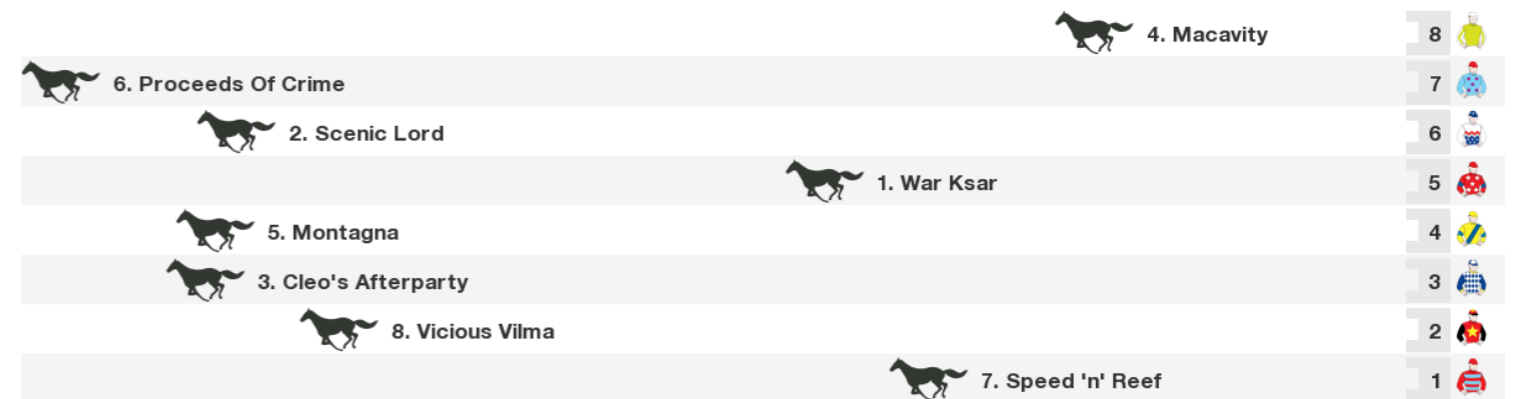

Race 7 TABTOUCH ROEBOURNE CUP 2200m

WA: 4:30 pm

Prize $49,500. 1st $29,500. 2nd $10,000. 3rd $4,500. 4th $2,000. 5th $1,000. 6th $500. 7th $500. 8th $500. 9th $500. 10th $500.

NSW/VIC/TAS: 6:30 pm
QLD: 6:30 pm
NT: 6:00 pm
SA: 6:00 pm

Rail: True
For: Three-Years-Old and Upwards. WA Ratings Based. No class restriction. 55.00. No sex restriction. Handicap.

Horse	Jockey	Trainer	Last 10	Career	Prize	W%	P%	Bar	Wgt
1. War Ksar	Chris Nicoll	Tom Pike	4121s76275	74:11-9-10	$240,050	15%	41%	5	60
2. Scenic Lord	Kate Southam	Natalie Burke	1600s24191	70:7-13-5	$170,785	10%	36%	6	56
3. Cleo's Afterparty	Colin Haddon	Dean Cocivera	6153551s41	48:7-3-7	$87,312	15%	35%	3	55
4. Macavity	Jessica Gray	Darryn Pateman	25700s5134	63:6-7-8	$165,740	10%	33%	8	55
5. Montagna	Natasha Faithfull	Chris Gilbert	52540s00s5	27:2-8-3	$69,220	7%	48%	4	55
6. Proceeds Of Crime	Andrew Castle	Matthew Stephens	7576897561	26:2-0-0	$39,070	8%	8%	7	55
7. Speed 'n' Reef	Kristo Sardelic	Jacquelyn Scott	3405570980	95:13-8-14	$213,420	14%	37%	1	55
8. Vicious Vilma	Hannah Fitzgerald	Gerry Hughes	8783526506	45:1-1-7	$25,621	2%	20%	2	55

Speedmap: Predicted settling positions after start

Rail position: True

Race Direction