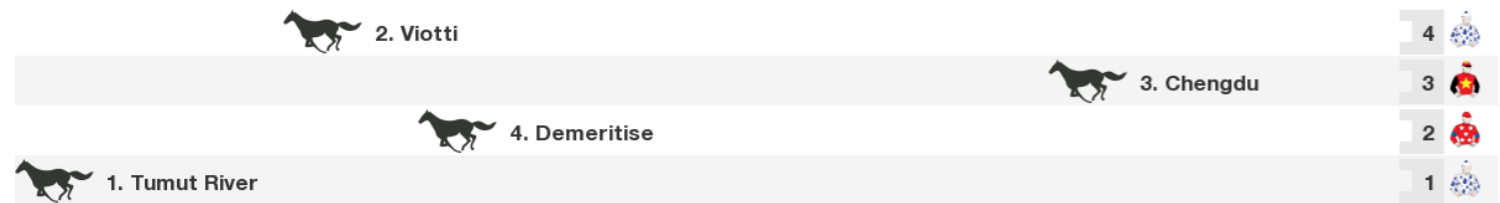

Race 1 MITSUBISHI MOTORS PILBARA HANDICAP 1100m

WA: 1:07 pm

Prize $16,335. 1st $9,735. 2nd $3,300. 3rd $1,485. 4th $660. 5th $330. 6th $165. 7th $165. 8th $165. 9th $165. 10th $165.

Rail: True

For: Two-Years-Old and Upwards. WA Ratings Based. RTG56+. 55.00. No sex restriction. Handicap.

NSW/VIC/TAS: 3:07 pm
QLD: 3:07 pm
NT: 2:37 pm
SA: 2:37 pm

Horse	Jockey	Trainer	Last 10	Career	Prize	W%	P%	Bar	Wgt
1. Tumut River (NZ)	Hannah Fitzgerald (a2)	Sean Rains	3145613s06	24:5-1-2	$47,645	21%	33%	1	59
2. Viotti	Angela Johnston (a3)	Sean Rains	43546s4112	46:7-4-3	$104,191	15%	30%	4	58
3. Chengdu	Natasha Faithfull	Gerry Hughes	141275342s	78:6-13-12	$132,570	8%	40%	3	57.5
4. Demeritise	Colin Haddon	Tom Pike	22641s7648	17:2-2-3	$32,450	12%	41%	2	57.5

Speedmap: Predicted settling positions after start

Rail position: True

Race Direction ←