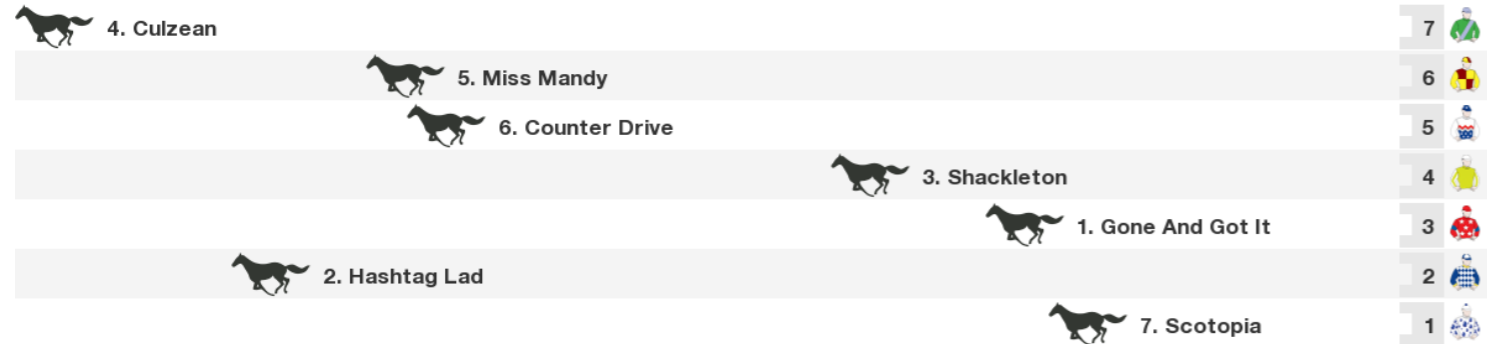

Race 6 THRIFTY KARRATHA SPRINT 1200m WA: 4:00 pm

Prize $29,700. 1st $17,700. 2nd $6,000. 3rd $2,700. 4th $1,200. 5th $600. 6th $300. 7th $300. 8th $300. 9th $300. 10th $300.
Rail: True
For: Two-Years-Old and Upwards. WA Ratings Based. RTG68+. 55.00. No sex restriction. Handicap.

NSW/VIC/TAS: 6:00 pm
QLD: 6:00 pm
NT: 5:30 pm
SA: 5:30 pm

Horse	Jockey	Trainer	Last 10	Career	Prize	W%	P%	Bar	Wgt
1. Gone And Got It	Angela Johnston (a3)	Tom Pike	377s978sx3	38:9-2-5	$107,472	24%	42%	3	61.5
2. Hashtag Lad	Andrew Castle	Dean Cocivera	7438s06213	66:11-11-13	$116,705	17%	53%	2	58
3. Shackleton	Jessica Gray (a1.5)	Darryn Pateman	2241811282	31:6-6-1	$134,025	19%	42%	4	57.5
4. Culzean	Chris Nicoll	Tom Pike	4242358s53	61:6-11-12	$136,206	10%	48%	7	55.5
5. Miss Mandy	Natasha Faithfull	Tania Guy	5112879s70	37:3-2-6	$57,565	8%	30%	6	55.5
6. Counter Drive	Kate Southam (a2)	Natalie Burke	11231339s9	34:4-8-6	$168,560	12%	53%	5	55
7. Scotopia	Kristo Sardelic (a2)	Sean Rains	69461s9472	46:6-1-6	$94,448	13%	28%	1	55

Speedmap: Predicted settling positions after start

Rail position: True

Race Direction

5 LAMPLIGHT LILI

6 year old bay mare (female)
Sire Your Song **Dam** False Light
Breeder G M P Nominees Pty Ltd
Owners E N Atherton, Ms C Godden, K B Lockyer, Ms H Sunga, R J Lefroy, J Barnett & Ms L Mott
Colours Dark Blue And Orange Diagonal Stripes, Orange Sleeves, Striped Cap

Trainer Catherine Godden
Jockey Hannah Fitzgerald 55.0kg
Win Range 1110m - 1200m

Barrier 1
Prizemoney $50,655
W&P% 7-32

Career 28:2-4-3 **12 Mths** 5:1-0-1 **1st Up** 5:0-0-0 **2nd Up** 4:2-0-0
Firm 1:0-0-1 **Good** 21:2-3-2 **Soft** 6:0-1-0 **Heavy** 0:0-0-0
Jockey 2:0-0-1 **Dist** 5:0-0-1 **Track** 2:1-0-0 **Trk/Dst** 0:0-0-0

Race Details		Track	Jockey	Wgt	Br.	Odds	Winner	@800	@400
3 of 5	ROEB Sat 24Jul21	1400m Rtg 56+	Good H Fitzgerald	55.0	1	$4.20	Anvil Green 61.0kg 6.68L 1:21.11	4	2
4 of 8	PORT Sat 17Jul21	1400m RTG 56+	Good H Fitzgerald	55.0	4	$16	Sixpence Spent 62.5kg 1.75L 1:25.51	5	5
7 of 7	ROEB Sat 19Jun21	1200m CL3	Good A Johnston	56.5	2	$14	Femme Puissante 57.5kg 4.59L 1:09.63	7	7
1 of 6	ROEB Sun 6Jun21	1200m CL3	Good A Johnston	55.0	3	$16	Lamplight Lili 55.0kg 0.05L 1:10.34	6	6
4 of 8	CARN Sat 22May21	1400m CL1	Good V Corver	55.0	4	$7	Tommy to Jack 55.0kg 6.54L 1:26.32	3	3