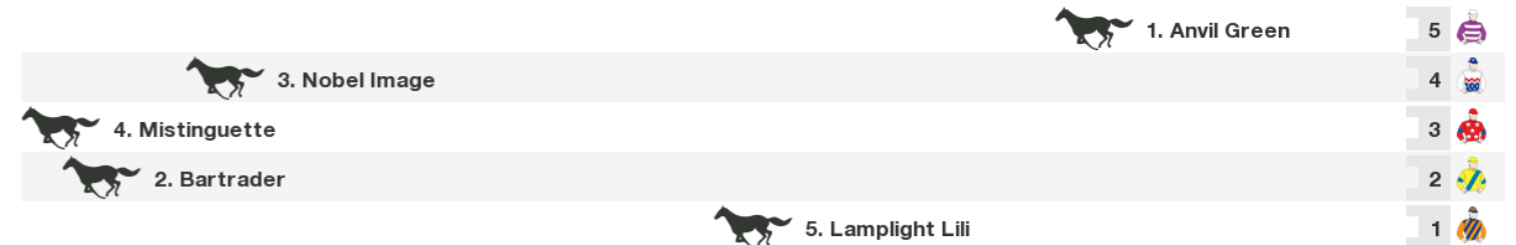

Race 3 ROEBOURNE WORK CAMP HANDICAP 1400m

WA: 2:22 pm

Prize $16,335. 1st $9,735. 2nd $3,300. 3rd $1,485. 4th $660. 5th $330. 6th $165. 7th $165. 8th $165. 9th $165. 10th $165.

NSW/VIC/TAS: 4:22 pm
QLD: 4:22 pm
NT: 3:52 pm
SA: 3:52 pm

Rail: True
For: Two-Years-Old and Upwards. WA Ratings Based. RTG56+. 55.00. No sex restriction. Handicap.
Gear Changes: 2. Bartrader Tongue Tie OFF FIRST TIME

Horse	Jockey	Trainer	Last 10	Career	Prize	W%	P%	Bar	Wgt
1. Anvil Green	Angela Johnston (a3)	Tom Pike	154243920s	90:15-8-7	$193,358	17%	33%	5	61
2. Bartrader	Andrew Castle	Chris Gilbert	207786795s	51:3-12-3	$103,145	6%	35%	2	57.5
3. Nobel Image	Kate Southam (a2)	Natalie Burke	52413402s0	61:5-6-5	$97,576	8%	26%	4	57.5
4. Mistinguette	Chris Nicoll	Tom Pike	491159s971	15:3-0-0	$28,225	20%	20%	3	56.5
5. Lamplight Lili	Hannah Fitzgerald (a2)	Catherine Godden	34714s090s	28:2-4-3	$50,655	7%	32%	1	55

Speedmap: Predicted settling positions after start

Rail position: True

Race Direction