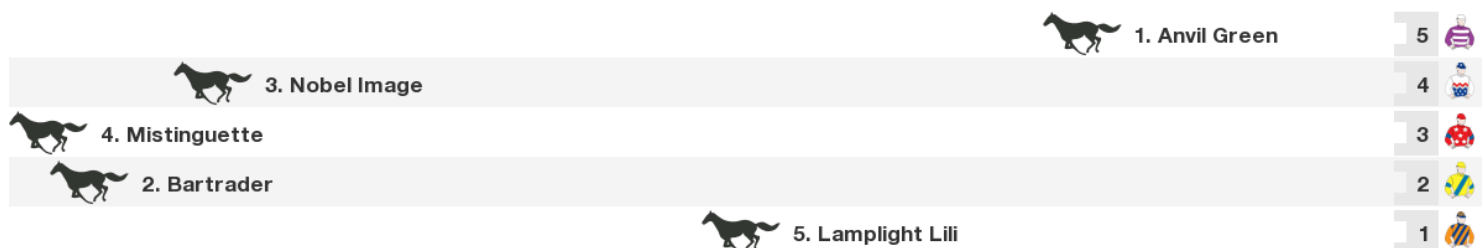

Race 3 ROEBOURNE WORK CAMP HANDICAP 1400m

WA: 2:22 pm

Prize $16,335. 1st $9,735. 2nd $3,300. 3rd $1,485. 4th $660. 5th $330. 6th $165. 7th $165. 8th $165. 9th $165. 10th $165.

NSW/VIC/TAS: 4:22 pm

QLD: 4:22 pm

NT: 3:52 pm

SA: 3:52 pm

Rail: True

For: Two-Years-Old and Upwards. WA Ratings Based. RTG56+. 55.00. No sex restriction. Handicap.

Gear Changes: 2. Bartrader Tongue Tie OFF FIRST TIME

Horse	Jockey	Trainer	Last 10	Career	Prize	W%	P%	Bar	Wgt
1. Anvil Green	Angela Johnston (a3)	Tom Pike	154243920s	90:15-8-7	$193,358	17%	33%	5	61
2. Bartrader	Andrew Castle	Chris Gilbert	207786795s	51:3-12-3	$103,145	6%	35%	2	57.5
3. Nobel Image	Kate Southam (a2)	Natalie Burke	52413402s0	61:5-6-5	$97,576	8%	26%	4	57.5
4. Mistinguette	Chris Nicoll	Tom Pike	491159s971	15:3-0-0	$28,225	20%	20%	3	56.5
5. Lamplight Lili	Hannah Fitzgerald (a2)	Catherine Godden	34714s090s	28:2-4-3	$50,655	7%	32%	1	55

Speedmap: Predicted settling positions after start

Rail position: True

Race Direction