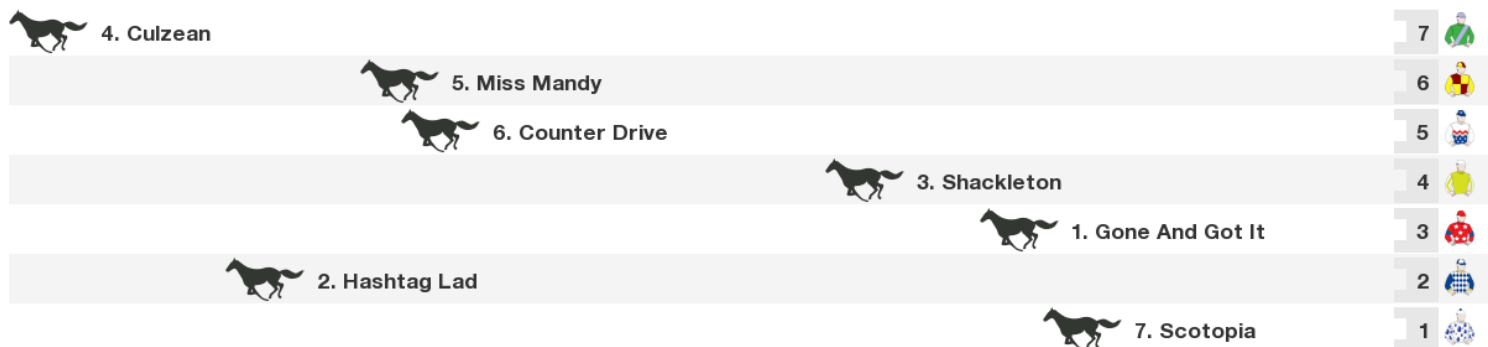

Race 6 THRIFTY KARRATHA SPRINT 1200m

WA: 4:00 pm

Prize $29,700. 1st $17,700. 2nd $6,000. 3rd $2,700. 4th $1,200. 5th $600. 6th $300. 7th $300. 8th $300. 9th $300. 10th $300.

NSW/VIC/TAS: 6:00 pm

QLD: 6:00 pm

NT: 5:30 pm

SA: 5:30 pm

Rail: True

For: Two-Years-Old and Upwards. WA Ratings Based. RTG68+. 55.00. No sex restriction. Handicap.

Horse	Jockey	Trainer	Last 10	Career	Prize	W%	P%	Bar	Wgt
1. Gone And Got It	Angela Johnston (a3)	Tom Pike	377s978sx3	38:9-2-5	$107,472	24%	42%	3	61.5
2. Hashtag Lad	Andrew Castle	Dean Cocivera	7438s06213	66:11-11-13	$116,705	17%	53%	2	58
3. Shackleton	Jessica Gray (a1.5)	Darryn Pateman	2241811282	31:6-6-1	$134,025	19%	42%	4	57.5
4. Culzean	Chris Nicoll	Tom Pike	4242358s53	61:6-11-12	$136,206	10%	48%	7	55.5
5. Miss Mandy	Natasha Faithfull	Tania Guy	5112879s70	37:3-2-6	$57,565	8%	30%	6	55.5
6. Counter Drive	Kate Southam (a2)	Natalie Burke	11231339s9	34:4-8-6	$168,560	12%	53%	5	55
7. Scotopia	Kristo Sardelic (a2)	Sean Rains	69461s9472	46:6-1-6	$94,448	13%	28%	1	55

Speedmap: Predicted settling positions after start

Rail position: True

Race Direction