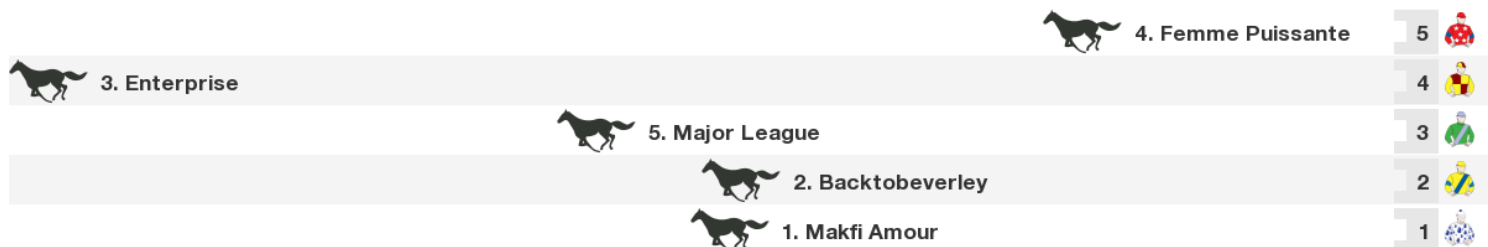

### Speedmap: Predicted settling positions after start

Rail position: True

Race Direction