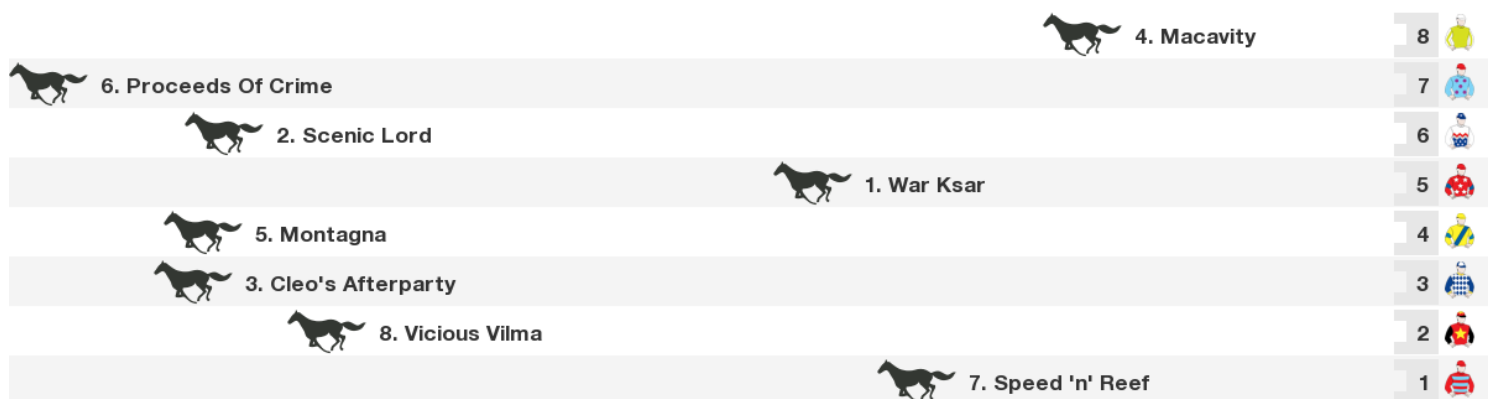

Race 7 TABTOUCH ROEBOURNE CUP 2200m

WA: 4:30 pm

Prize $49,500. 1st $29,500. 2nd $10,000. 3rd $4,500. 4th $2,000. 5th $1,000. 6th $500. 7th $500. 8th $500. 9th $500. 10th $500.

Rail: True

For: Three-Years-Old and Upwards. WA Ratings Based. No class restriction. 55.00. No sex restriction. Handicap.

NSW/VIC/TAS: 6:30 pm
QLD: 6:30 pm
NT: 6:00 pm
SA: 6:00 pm

Horse	Jockey	Trainer	Last 10	Career	Prize	W%	P%	Bar	Wgt
1. War Ksar	Chris Nicoll	Tom Pike	4121s76275	74:11-9-10	$240,050	15%	41%	5	60
2. Scenic Lord	Kate Southam	Natalie Burke	1600s24191	70:7-13-5	$170,785	10%	36%	6	56
3. Cleo's Afterparty	Colin Haddon	Dean Cocivera	6153551s41	48:7-3-7	$87,312	15%	35%	3	55
4. Macavity	Jessica Gray	Darryn Pateman	25700s5134	63:6-7-8	$165,740	10%	33%	8	55
5. Montagna	Natasha Faithfull	Chris Gilbert	52540s00s5	27:2-8-3	$69,220	7%	48%	4	55
6. Proceeds Of Crime	Andrew Castle	Matthew Stephens	7576897561	26:2-0-0	$39,070	8%	8%	7	55
7. Speed 'n' Reef	Kristo Sardelic	Jacquelyn Scott	3405570980	95:13-8-14	$213,420	14%	37%	1	55
8. Vicious Vilma	Hannah Fitzgerald	Gerry Hughes	8783526506	45:1-1-7	$25,621	2%	20%	2	55

Speedmap: Predicted settling positions after start

Rail position: True

Race Direction