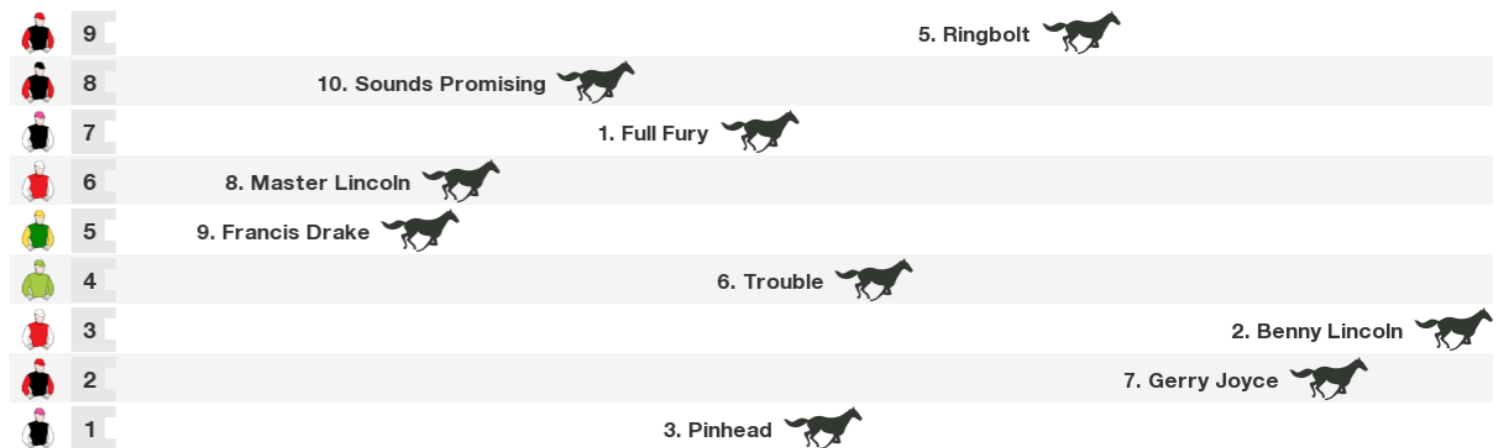

Speedmap: Predicted settling positions after start

Rail position: Out 3m From 750m-350m, True Remainder

Race Direction