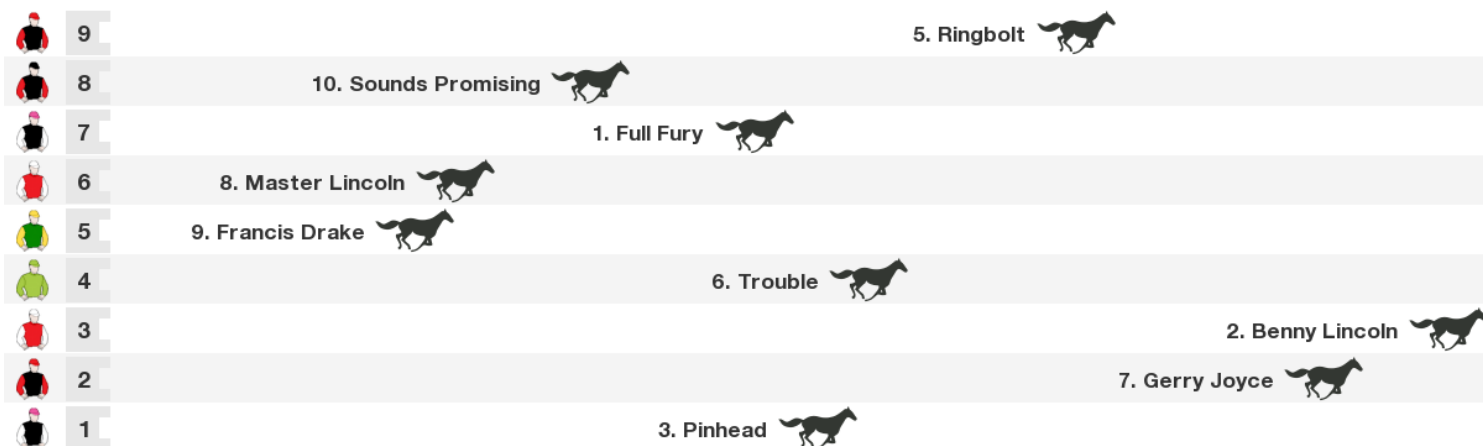

Race 4 Trenz Homes (Bm65) 1600m

NZ: 1:59 pm

Rail: Out 3m From 750m-350m, True Remainder
For: Benchmark 65. Apprentices Can Claim. Handicap.

NSW/VIC/TAS: 11:59 am
QLD: 11:59 am
NT: 11:29 am
SA: 11:29 am
WA: 9:59 am

Horse	Jockey	Trainer	Last 10	Career	Prize	W%	P%	Bar	Wgt
1. Full Fury (NZ)	Jason Laking	K & A Tyler	225s094738	21:2-2-3	$29,066	10%	33%	9	59
2. Benny Lincoln (NZ)	Chris Johnson	Michael House	3371323842	17:1-3-3	$14,740	6%	41%	4	58.5
3. Pinhead (NZ)	Rohan Mudhoo (a2)	K & A Tyler	1466001	6:1-0-0	$9,791	17%	17%	2	58.5
4. Oraka Playboy (NZ)	Choon K Kwo	Rebecca J Bevin	506914070	9:1-0-0	$10,087	11%	11%		SCRATCHED
5. Ringbolt (NZ)	Rahul Beeharry (a2)	Jo-Ann M Gordon	x658s0940s	32:3-3-2	$30,887	9%	25%	11	57.5
6. Trouble (NZ)	Lee Callaway	Stephen Blair-Edie	x9s8804234	25:1-4-2	$50,637	4%	28%	6	57.5
7. Gerry Joyce (NZ)	Krishna Mudhoo	Jo-Ann M Gordon	x76s607412	25:1-7-2	$29,140	4%	40%	3	56.5
8. Master Lincoln (NZ)	Courtney Barnes	Michael House	x493837276	30:1-3-3	$22,499	3%	23%	8	56
9. Francis Drake (NZ)	Terry Moseley	Maurice Forde	x9s9008008	92:7-8-9	$174,575	8%	26%	7	55.5
10. Sounds Promising (NZ)	Corey Campbell (a1)	Leda Beck	x660433036	21:1-2-3	$16,367	5%	29%	10	55.5
11. Show Park (NZ)		Steve R Tyler	x687905977	16:1-0-1	$9,847	6%	13%		SCRATCHED

Speedmap: Predicted settling positions after start

Rail position: Out 3m From 750m-350m, True Remainder

Race Direction