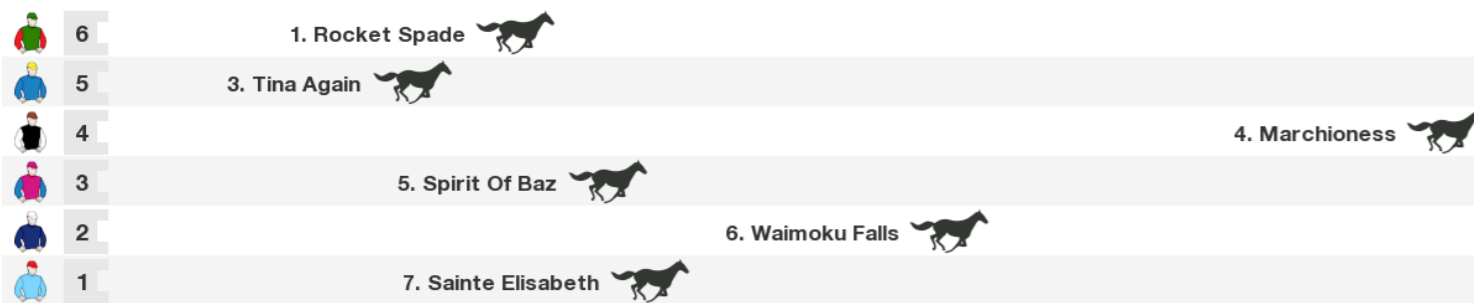

Race 3 Snow Williams Bayleys Sw+p 1600m NZ: 1:33 pm

Rail: Out 0.5m NSW/VIC/TAS: 11:33 am
For: 3yo. Open. Apprentices Can Claim. Set Weight With Penalties. QLD: 10:33 am
NT: 10:03 am
SA: 11:03 am
WA: 8:33 am

Horse	Jockey	Trainer	Last 10	Career	Prize	W%	P%	Bar	Wgt
1. Rocket Spade	Craig Grylls	L & A O'Sullivan & Scott	111215421	8:4-2-0	$745,450	50%	75%	7	60.5
2. Withallmyheart (NZ)		Jenna Mahoney	x1744	4:1-0-0	$6,400	25%	25%		SCRATCHED
3. Tina Again (NZ)	Taiki Yanagida (a1)	Clinton Isdale	x112	3:2-1-0	$33,900	67%	100%	5	56.5
4. Marchioness (NZ)	Michael Mc Nab	Tony Pike	2124	3:1-1-0	$7,300	33%	67%	4	55.5
5. Spirit Of Baz (NZ)	Samantha Collett	M & A Baker & Forsman	x10s0	3:1-0-0	$5,800	33%	33%	3	55.5
6. Waimoku Falls (NZ)	Andrew Calder	Stephen McKee	384x2041	7:1-1-0	$16,125	14%	29%	2	55.5
7. Sainte Elisabeth (NZ)	Danielle Johnson	M & K Murdoch	x0103458	7:1-0-1	$7,750	14%	29%	1	55.5

Speedmap: Predicted settling positions after start

Rail position: Out 0.5m

Race Direction

9 OUR MODENA

4 year old b mare (female)
Sire Tavistock **Dam** Zenella
Owners P M Jeffares, Little River Thoroughbreds Partnership & T V Rider
Colours Black, Gold Stylised Logo (B&F), Red & Black Chequered Sleeves, Gold Cap With Black Pompom

Trainer M & A Baker & Forsman
Jockey Masahiro Hashizume 56.5kg
Win Range 1600m

Barrier 10
Prizemoney $7,000
W&P% 20-40

Career 5:1-0-1 **12 Mths** 5:2-0-1 **1st Up** 2:0-0-0 **2nd Up** 1:1-0-0
Firm 0:0-0-0 **Good** 1:1-0-0 **Soft** 4:0-0-1 **Heavy** 0:0-0-0
Jockey 1:1-0-0 **Dist** 3:1-0-1 **Track** 0:0-0-0 **Trk/Dst** 0:0-0-0

Race Details

	Track	Jockey	Wgt	Br.	Winner
1 of 11 TAUR Sat 27Mar21 1600m		M Hashizume	56.5	10	$11 Our Modena 56.5kg L
12 of 14 PUKE Sat 21Nov20 1600m BM65	Soft	M Cameron	57.0	6	12.20 Marroni 60.0kg 5.80L 0:00.
3 of 15 TEAR Wed 28Oct20 1600m BM65	Soft	M Cameron	57.0	10	16.60 Monlula 59.5kg 0.30L 1:36.4
1 of 11 AVON Wed 7Oct20 1600m Mdn	Good	M Cameron	56.5	4	26.90 Our Modena 56.5kg 1.30L 1:37.76
12 of 14 MATA Wed 9Sep20 1400m Mdn	Soft	M Cameron	56.5	2	17.40 Limentis 56.5kg 5.20L 1:28.09

10 VIRGINIA REEL

4 year old b mare (female)
Sire Shamexpress **Dam** Severa
Owners John Angell, Judith Angell, Patricia Hale, Keith Ashton, Neil Ashton, Kevin Moody, Roderick Carnegie, Joseph Andersen, Diane Andersen & Shelley Hale
Colours Buttercup, Emerald Green Diamonds, Striped Sleeves & Hooped Cap

Trainer Shelley Hale
Jockey Taiki Yanagida 56.5kg
Win Range 1600m

Barrier 1
Prizemoney $6,550
W&P% 25-25

Career 4:1-0-0 **12 Mths** 5:1-0-0 **1st Up** 1:0-0-0 **2nd Up** 1:0-0-0
Firm 0:0-0-0 **Good** 0:0-0-0 **Soft** 4:1-0-0 **Heavy** 0:0-0-0
Jockey 4:1-0-0 **Dist** 3:1-0-0 **Track** 0:0-0-0 **Trk/Dst** 0:0-0-0

Race Details

	Track	Jockey	Wgt	Br.	Winner
UPL of TAUR Sat 27Mar21 1600m		T Yanagida	56.5	1	Our Modena 56.5kg L
11					
10 of 13 ELLE Sat 13Mar21 1600m Spec	Soft	R Elliot	56.0	10	59.00 Force Of Will 57.5kg 6.80L 1:36.83
1 of 4 TEAR Wed 17Feb21 1600m Mdn	Soft	T Yanagida	56.5	10	43.60 Virginia Reel 56.5kg 0.40L 1:39.32
12 of 16 MATA Mon 25Jan21 1600m Mdn	Soft	T Yanagida	55.5	16	43.50 Wasp 53.5kg 5.70L 1:36.97
9 of 13 PUKE Wed 16Dec20 1400m Mdn	Soft	T Yanagida	55.5	6	31.80 Radegast 58.5kg 5.50L 1:23.89

11 NEDWIN

6 year old b gelding (male)
Sire Niagara **Dam** Edwina
Owners M F & S L Gardner
Colours Light Blue, Pink Sash & Sleeves, Light Blue Arm Bands, Purple Cap

Trainer Michael Gardner
Jockey Trudy Thornton 56.0kg
Win Range 1600m

Barrier 7
Prizemoney $7,387
W&P% 10-10

Career 10:1-0-0 **12 Mths** 8:1-0-0 **1st Up** 4:0-0-0 **2nd Up** 2:0-0-0
Firm 0:0-0-0 **Good** 0:0-0-0 **Soft** 8:0-0-0 **Heavy** 2:1-0-0
Jockey 2:0-0-0 **Dist** 6:1-0-0 **Track** 0:0-0-0 **Trk/Dst** 0:0-0-0

Race Details