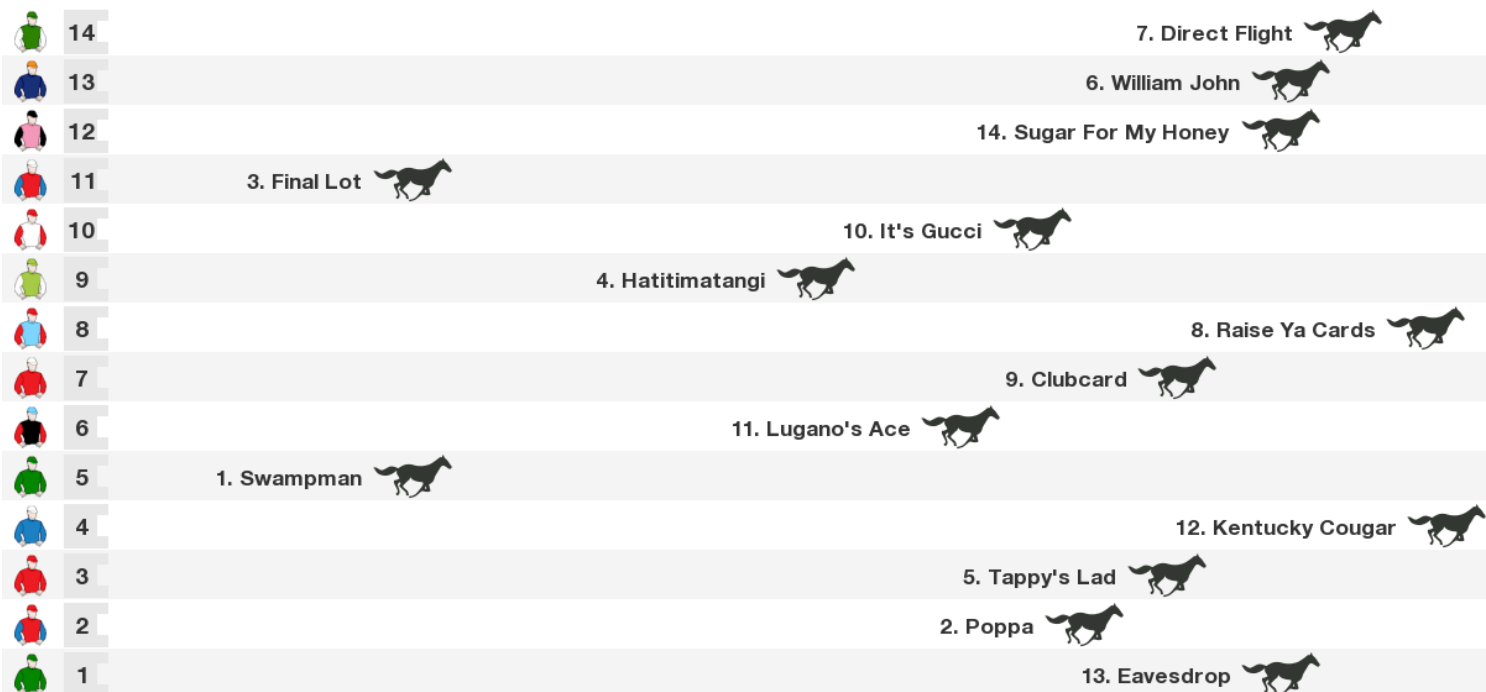

## 1600m RACE 1 Hampden Takeaways Mdn

Rail position: Out 3m

Race Direction →