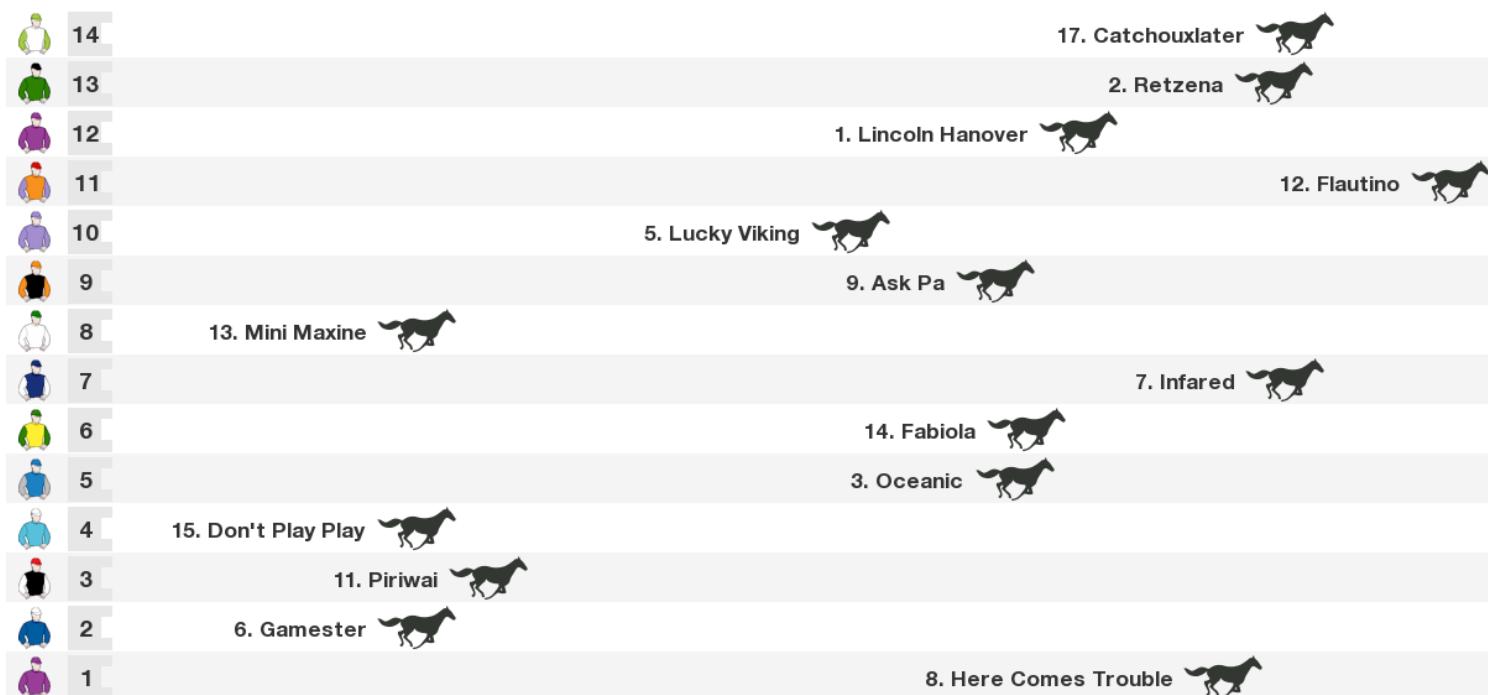

Wanganui Speedmaps

Thursday 14th January 2021

Race 1 Tribute To Glenn Watson Mdn: Sorry, not enough data to create a speedmap.

1340m RACE 2 Palamountains Nutrition Mdn

Rail position: True

Race Direction →

1340m RACE 3 Wanganui Owners Assoc. Mdn

Rail position: True

Race Direction

1600m RACE 4 Manely Horse Mdn

Rail position: True

Race Direction

Race 5 Race Images Mdn: Sorry, not enough data to create a speedmap.

1600m RACE 6 Spooners Dry Cleaners (Bm65)

Rail position: True

Race Direction

1340m RACE 7 G Bristol & Sons (Bm74)

	10	10. Celtic Wonder 
	9	9. Regal Rock 
	8	7. Bubble Gum 
	7	11. Destiny One 
	6	8. No Rock No Pop 
	5	5. Castani 
	4	4. Serena 
	3	1. Grand Mayson 
	2	2. Penny Royal 
	1	6. Pownce 