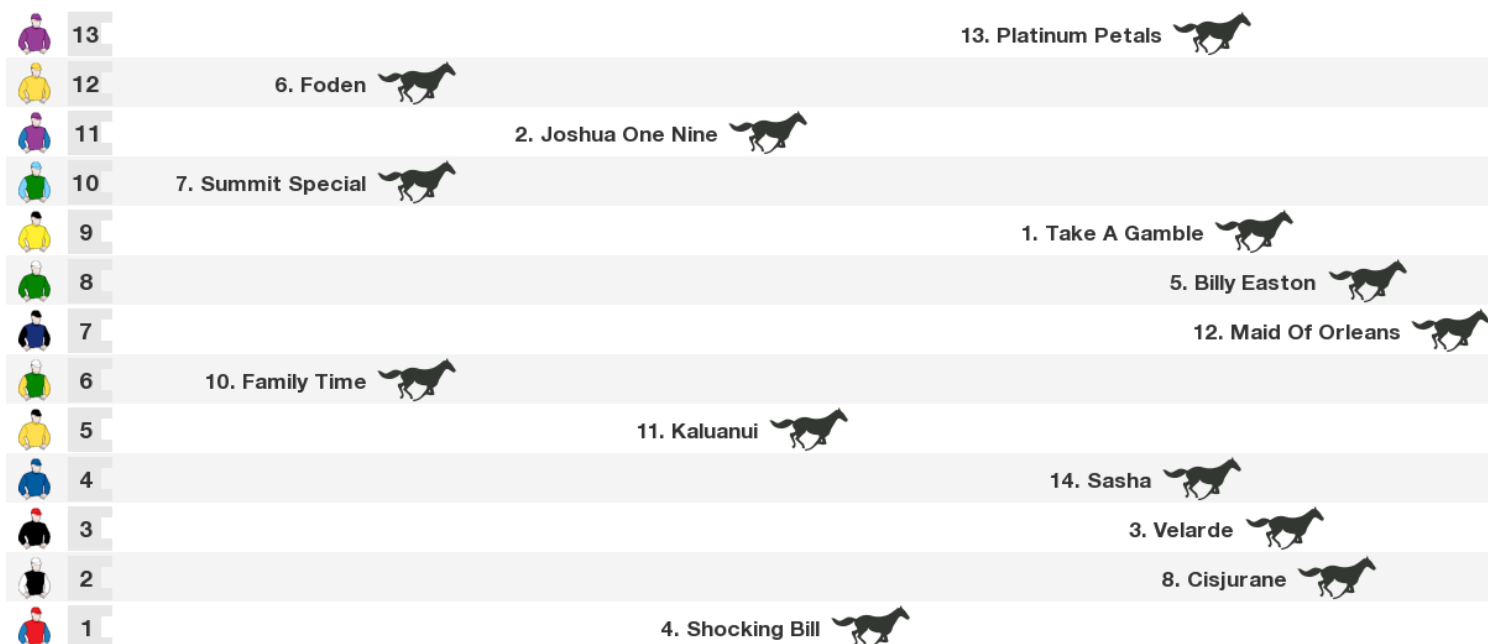

Wanganui Speedmaps

Thursday 14th January 2021

Race 1 Tribute To Glenn Watson Mdn: Sorry, not enough data to create a speedmap.

1340m RACE 2 Palamountains Nutrition Mdn

Rail position: True

Race Direction →

1340m RACE 3 Wanganui Owners Assoc. Mdn

Rail position: True

Race Direction

1600m RACE 4 Manely Horse Mdn

Rail position: True

Race Direction

Race 5 Race Images Mdn: Sorry, not enough data to create a speedmap.

1600m RACE 6 Spooners Dry Cleaners (Bm65)