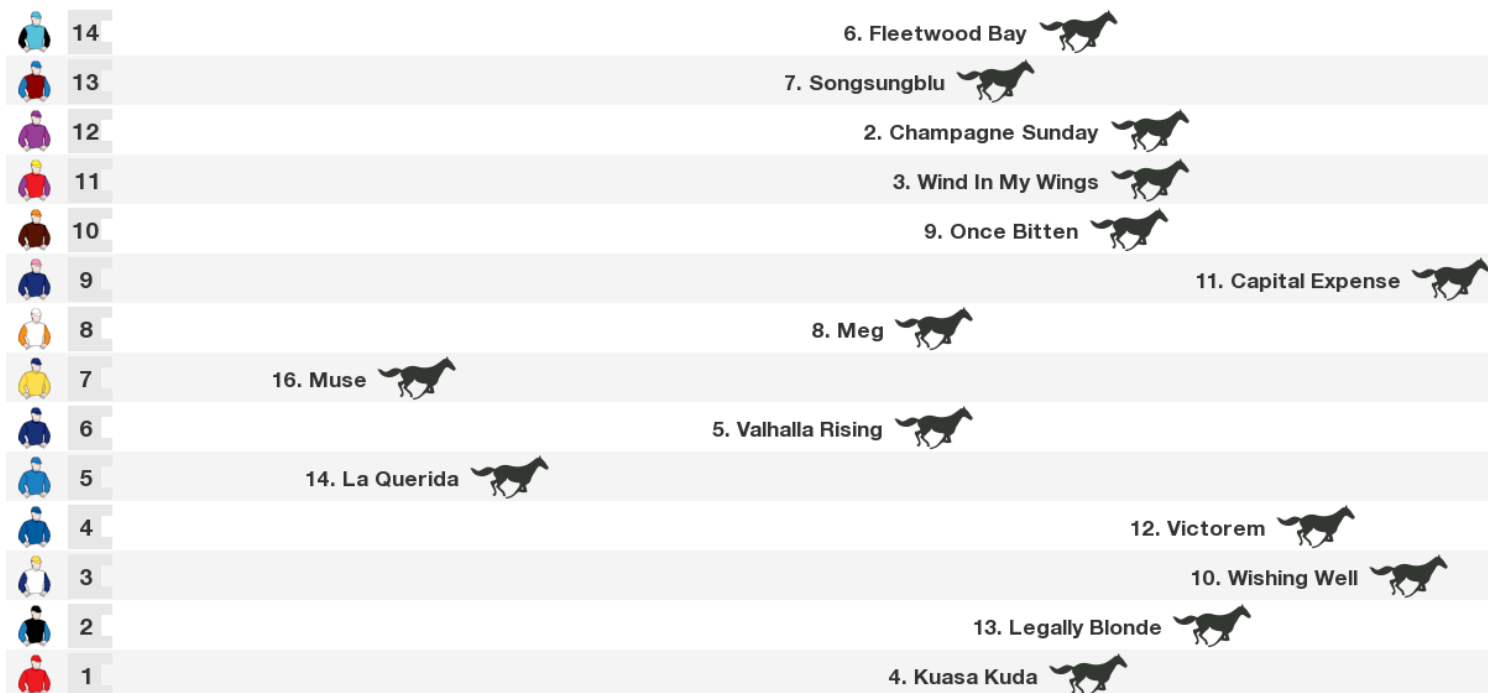

Wanganui Speedmaps

Thursday 14th January 2021

Race 1 Tribute To Glenn Watson Mdn: Sorry, not enough data to create a speedmap.

1340m RACE 2 Palamountains Nutrition Mdn

Rail position: True

Race Direction →

1340m RACE 3 Wanganui Owners Assoc. Mdn

Rail position: True

Race Direction

1600m RACE 4 Manely Horse Mdn

Rail position: True

Race Direction

Race 5 Race Images Mdn: Sorry, not enough data to create a speedmap.

1600m RACE 6 Spooners Dry Cleaners (Bm65)