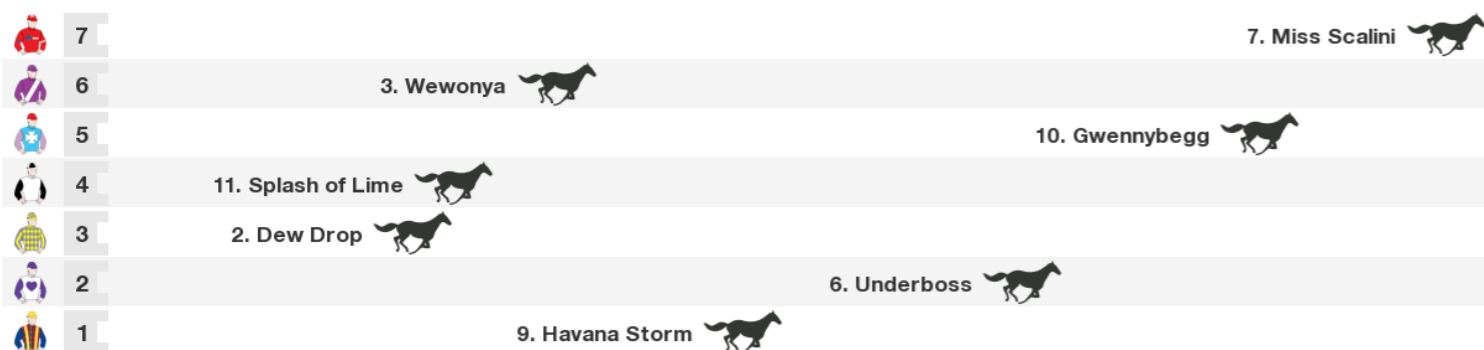

Race 5 PURE BLONDE BENCHMARK 66 HANDICAP 1500m NSW: 3:40 pm

Prize $21,560. 1st $11,200. 2nd $3,900. 3rd $2,100. 4th $1,100. 5th $720. 6th $540. 7th $500. 8th $500. 9th $500. 10th $500.

Rail: +3m Entire Course
Straight: 370m.
Circumference: 1600m.
For: No age restriction. Benchmark Race. BenchMark 66. No sex restriction. Handicap.

VIC/TAS: 3:40 pm
QLD: 2:40 pm
NT: 2:10 pm
SA: 3:10 pm
WA: 12:40 pm

Horse	Jockey	Trainer	Last 10	Career	Prize	W%	P%	Bar	Wgt
1. Continuation	Dylan Gibbons (a2)	Kris Lees	s22438368s	22:3-6-5	$113,820	14%	64%	SCRATCHED	
2. Dew Drop	Luke Rolls	John Sprague	73880317s5	50:4-2-10	$101,610	8%	32%	3	60
3. Wewonya	Mikayla Weir	Hilary Dew	330996s046	70:7-5-12	$144,165	10%	34%	6	58.5
4. Thiswilldous		Damien Lane	7053s62124	26:3-2-5	$85,070	12%	38%	SCRATCHED	
5. Lochita	Ben Looker	Jason Deamer	64s14141s0	9:3-0-1	$33,620	33%	44%	SCRATCHED	
6. Underboss	Serg Lisnyy	Kim Waugh	204s71334	7:1-0-2	$31,910	14%	43%	2	57.5
7. Miss Scalini	Ashley Morgan	Nathan Doyle	15s11715s8	15:3-3-1	$61,040	20%	47%	7	57
8. Time To Dazzle (NZ)		William Freedman	99s715s163	12:2-0-2	$39,145	17%	33%	SCRATCHED	
9. Havana Storm	Darryl McLellan	Neil Godbolt	6975s11226	22:3-3-1	$55,070	14%	32%	1	55
10. Gwennybegg	Raymond Spokes	Barry Ratcliff	43524845s0	18:2-3-1	$28,635	11%	33%	5	55
11. Splash of Lime	Madeline Owen (a4)	Tom Higgins	5657367586	64:4-4-9	$92,450	6%	27%	4	55

Speedmap: Predicted settling positions after start

Rail position: +3m Entire Course

Race Direction

2 DEW DROP

6 year old chestnut gelding (male)
Sire Eavesdropper **Dam** Danetana
Breeder Sheikh Mohammad Bin Khalifa Al Maktoum
Owners Mrs K Sprague
Colours Yellow, Grey Diamonds, Striped Sleeves And Cap

Trainer John Sprague
Jockey Luke Rolls 60.0kg
Win Range 1206m - 1615m
Barrier 3
Prizemoney $101,610
W&P% 8-32

Career 50:4-2-10 **12 Mths** 14:1-0-4 **1st Up** 7:0-1-0 **2nd Up** 7:2-0-1
Firm 0:0-0-0 **Good** 27:2-2-5 **Soft** 17:2-0-3 **Heavy** 5:0-0-2
Jockey 8:2-2-1 **Dist** 8:0-0-3 **Track** 22:2-2-6 **Trk/Dst** 7:0-0-3

Race Details	Track	Jockey	Wgt	Br.	Odds	Winner	@800	@400
7 of 7 PORT Fri 8Jan21 1500m Bm66	Heavy10	L Rolls	60.0	3	$9.00	Miss Scalini 57.0kg 2.85L 1:32.62	6	6
3 of 7 TARE Sun 20Dec20 1600m OPEN BM84	Heavy10	L Rolls	55.0	1	$21	Pirate Ben 61.0kg 2.06L 1:39.3	6	6
8 of 14 COFF Thu 3Dec20 1500m SAWTELLCUP BM85	Soft6	L Rolls	55.0	8	$51	Lose The Snip 55.5kg 4.36L 1:31.72	12	11
8 of 11 PORT Tue 24Nov20 1206m BM66	Good3	R Spokes	61.5	10	$31	Lette D'amour 63.0kg 8.39L 1:11.5	11	10
10 of 10 PORT Fri 9Oct20 2000m PMAC CUP	Good3	R Spokes	55.0	2	$91	Entente 55.0kg 15.24L 2:01.95	6	10

3 WEWONYA

10 year old bay gelding (male)
Sire Minardi **Dam** Majestic Kin
Breeder Dr I E Keys
Owners H R & P P Dew
Colours Purple, White Sash

Trainer Hilary Dew
Jockey Mikayla Weir 58.5kg
Win Range 1200m - 1600m
Barrier 6
Prizemoney $144,165
W&P% 10-34

Career 70:7-5-12 **12 Mths** 18:0-1-3 **1st Up** 9:1-0-1 **2nd Up** 8:0-0-2
Firm 0:0-0-0 **Good** 35:4-2-5 **Soft** 21:3-2-4 **Heavy** 12:0-1-3
Jockey 2:0-0-2 **Dist** 15:3-1-2 **Track** 18:2-2-4 **Trk/Dst** 10:2-1-1

Race Details	Track	Jockey	Wgt	Br.	Odds	Winner	@800	@400
3 of 7 PORT Fri 8Jan21 1500m Bm66	Heavy10	M Weir	58.5	6	$7.50	Miss Scalini 57.0kg 1.42L 1:32.62	7	7
3 of 9 COFF Wed 30Dec20 1315m BM66	Heavy10	M Weir	58.5	8	$31	Jakuta 57.5kg 1.34L 1:23.68	9	9
10 of 10 COFF Sun 29Nov20 1400m BM66	Good3	Z Cruickshank	59.5	3	$41	Ilia 55.0kg 3.50L 1:24.12	10	10
9 of 11 GRAF Tue 17Nov20 1410m OPEN HCP BM79	Soft5	L Kilner	55.0	2	$51	Magic Wu 55.0kg 6.81L 1:24.09	9	11
9 of 10 GRAF Wed 4Nov20 1106m JACA CUP BM79	Good4	S S Arnold	55.0	8	$41	Bugalugs 57.0kg 4.02L 1:04.3	10	10

6 UNDERBOSS

4 year old brown gelding (male)
Sire Animal Kingdom **Dam** Lobster
Breeder The Mornay Unit Trust
Owners Heart Thoroughbreds, B F Friend, D J Perrier, G M Grigson, D Reardon, M R Herborn, B C Lloyd, Mrs T A Herborn, R G Herborn, M Kolotas, M G Breen, A G Bloom, D J Halikos, M O Davies, S Kelleher, S J Mammino, Mrs K M Lloyd, T E Rankin & G B Kirby
Colours White, Purple Heart, Sleeves And Cap

Trainer Kim Waugh
Jockey Serg Lisnyy 57.5kg
Win Range 1600m
Barrier 2
Prizemoney $31,910
W&P% 14-43

Career 7:1-0-2 **12 Mths** 8:1-1-2 **1st Up** 2:0-0-0 **2nd Up** 2:0-0-1
Firm 0:0-0-0 **Good** 5:1-0-2 **Soft** 1:0-0-0 **Heavy** 1:0-0-0
Jockey 2:0-1-0 **Dist** 0:0-0-0 **Track** 0:0-0-0 **Trk/Dst** 0:0-0-0