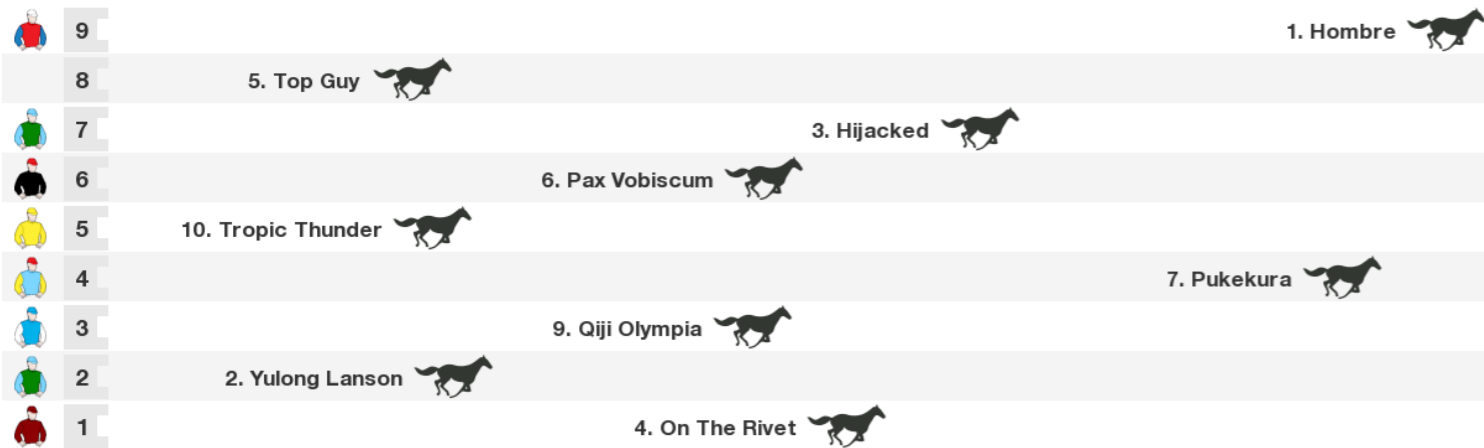

### Speedmap: Predicted settling positions after start

Rail position: True

Race Direction →