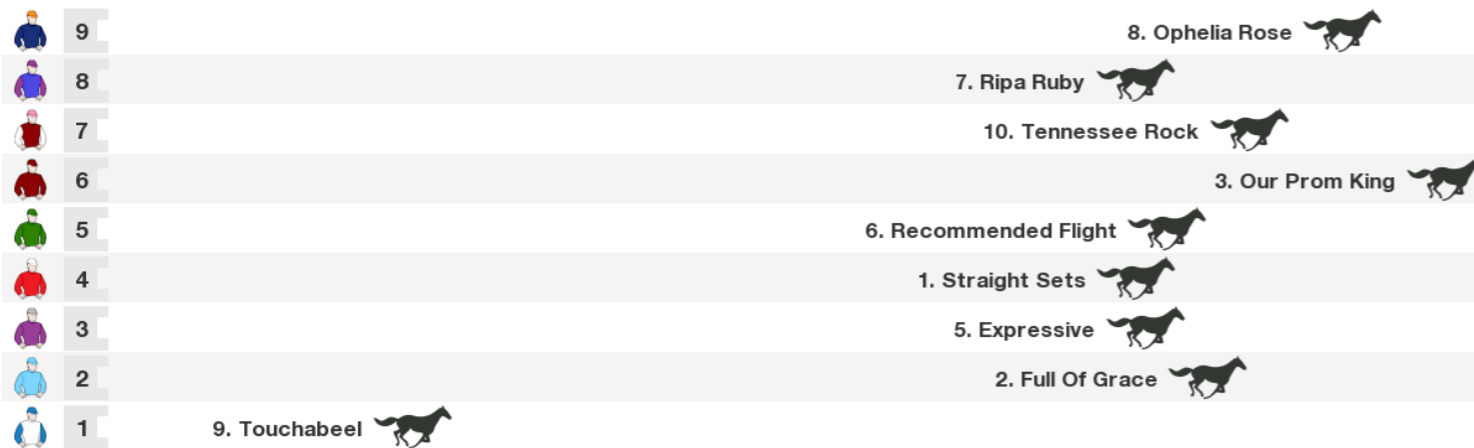

Race 8 Commodore Hotel (Bm65) 1200m

NZ: 5:28 pm

Rail: True
For: Benchmark 65. Apprentices Can Claim. Handicap.

NSW/VIC/TAS: 3:28 pm
QLD: 2:28 pm
NT: 1:58 pm
SA: 2:58 pm
WA: 12:28 pm

Horse	Jockey	Trainer	Last 10	Career	Prize	W%	P%	Bar	Wgt
1. Straight Sets (NZ)	Samantha Wynne	M & M Pitman	32618502s0	65:6-8-7	$107,080	9%	32%	6	59.5
2. Full Of Grace (NZ)	Terry Moseley	S J Robertson	xs96s907s0	14:2-0-1	$15,350	14%	21%	2	57.5
3. Our Prom King (NZ)	Tanya Jonker	K & K Rae & Williams	x0532008s0	27:2-1-1	$18,725	7%	15%	8	57.5
4. Heartoheart (NZ)	Meghann Gestain	M & M Pitman	017560174s	16:2-0-0	$12,800	13%	13%		SCRATCHED
5. Expressive (NZ)	Brett Murray	John Blackadder	xs76604981	24:3-1-2	$32,350	13%	25%	4	56.5
6. Recommended Flight (NZ)	Jacob Lowry	Ross Beckett	212s843504	10:1-2-1	$11,150	10%	40%	7	56.5
7. Ripa Ruby (NZ)	Tina Comignaghi	D & K Champion & Murphy	1373645313	11:1-1-4	$15,587	9%	55%	10	56.5
8. Ophelia Rose (NZ)	Rahul Beeharry (a3)	S Clark	x0510030s0	24:1-3-4	$18,550	4%	33%	11	56
9. Touchabeel (NZ)	Gosen A Jogoo	J & K Parsons	xs38104006	13:1-0-2	$13,940	8%	23%	1	56
10. Tennessee Rock (NZ)	Chris Johnson	Leonard Stewart	x960901590	17:1-0-0	$8,520	6%	6%	9	54.5
11. Stella Daze (NZ)	N J Lloyd		5009094700	34:3-2-1	$36,100	9%	18%		SCRATCHED

Speedmap: Predicted settling positions after start

Rail position: True

Race Direction

11 TROPIC THUNDER

4 year old ch mare (female)
Sire Stratum Dam Schiffer
Owners Sandy Moore, M O'Halloran, P McHugh
Colours Yellow, Grey Stars, Yellow & Grey Striped Sleeves Yellow Cap

Trainer Paul Harris
Jockey Courtney Barnes 56.5kg
Win Range -

Barrier 9
Prizemoney $1,300
W&P% 0-0

Career 8:0-0-0 12 Mths 6:0-0-0 1st Up 4:0-0-0 2nd Up 3:0-0-0
Firm 0:0-0-0 Good 0:0-0-0 Soft 6:0-0-0 Heavy 2:0-0-0
Jockey 2:0-0-0 Dist 1:0-0-0 Track 0:0-0-0 Trk/Dst 0:0-0-0

Race Details

Track	Jockey	Wgt	Br.	Winner
UPL of 9 KURO	Wed 30Dec20	1400m	56.5	9 Our Echo 58.5kg L
10 of 10 ASHB	Thu 17Dec20	1200m Mdn	57.5	2 26.50 Mahia 56.0kg 12.30L 1:10.95
11 of 12 RUAK	Sat 19Sep20	1400m Mdn	54.5	12 86.50 Jack The Lass 55.5kg 23.30L 1:23.2
12 of 13 AVON	Wed 2Sep20	1200m Mdn	56.5	9 60.20 Ranger 58.5kg 23.90L 1:15.19
9 of 13 TEAR	Sun 2Aug20	1200m Mdn	56.5	7 27.40 Judy's Song 53.5kg 20.00L 1:17.35