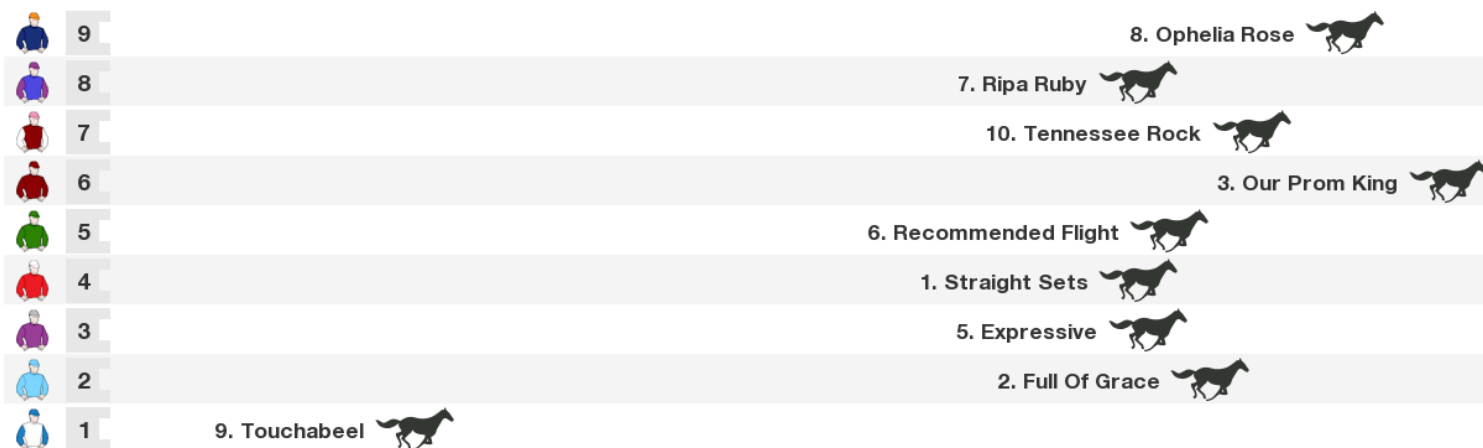

Race 8 Commodore Hotel (Bm65) 1200m

NZ: 5:28 pm

Rail: True

For: Benchmark 65. Apprentices Can Claim. Handicap.

NSW/VIC/TAS: 3:28 pm

QLD: 2:28 pm

NT: 1:58 pm

SA: 2:58 pm

WA: 12:28 pm

Horse	Jockey	Trainer	Last 10	Career	Prize	W%	P%	Bar	Wgt
1. Straight Sets (NZ)	Samantha Wynne	M & M Pitman	32618502s0	65:6-8-7	$107,080	9%	32%	6	59.5
2. Full Of Grace (NZ)	Terry Moseley	S J Robertson	xs96s907s0	14:2-0-1	$15,350	14%	21%	2	57.5
3. Our Prom King (NZ)	Tanya Jonker	K & K Rae & Williams	x0532008s0	27:2-1-1	$18,725	7%	15%	8	57.5
4. Heartoheart (NZ)	Meghann Gestain	M & M Pitman	017560174s	16:2-0-0	$12,800	13%	13%		SCRATCHED
5. Expressive (NZ)	Brett Murray	John Blackadder	xs76604981	24:3-1-2	$32,350	13%	25%	4	56.5
6. Recommended Flight (NZ)	Jacob Lowry	Ross Beckett	212s843504	10:1-2-1	$11,150	10%	40%	7	56.5
7. Ripa Ruby (NZ)	Tina Comignaghi	D & K Champion & Murphy	1373645313	11:1-1-4	$15,587	9%	55%	10	56.5
8. Ophelia Rose (NZ)	Rahul Beeharry (a3)	S Clark	x0510030s0	24:1-3-4	$18,550	4%	33%	11	56
9. Touchabeel (NZ)	Gosen A Jogoo	J & K Parsons	xs38104006	13:1-0-2	$13,940	8%	23%	1	56
10. Tennessee Rock (NZ)	Chris Johnson	Leonard Stewart	x960901590	17:1-0-0	$8,520	6%	6%	9	54.5
11. Stella Daze (NZ)		N J Lloyd	5009094700	34:3-2-1	$36,100	9%	18%		SCRATCHED

Speedmap: Predicted settling positions after start

Rail position: True

Race Direction