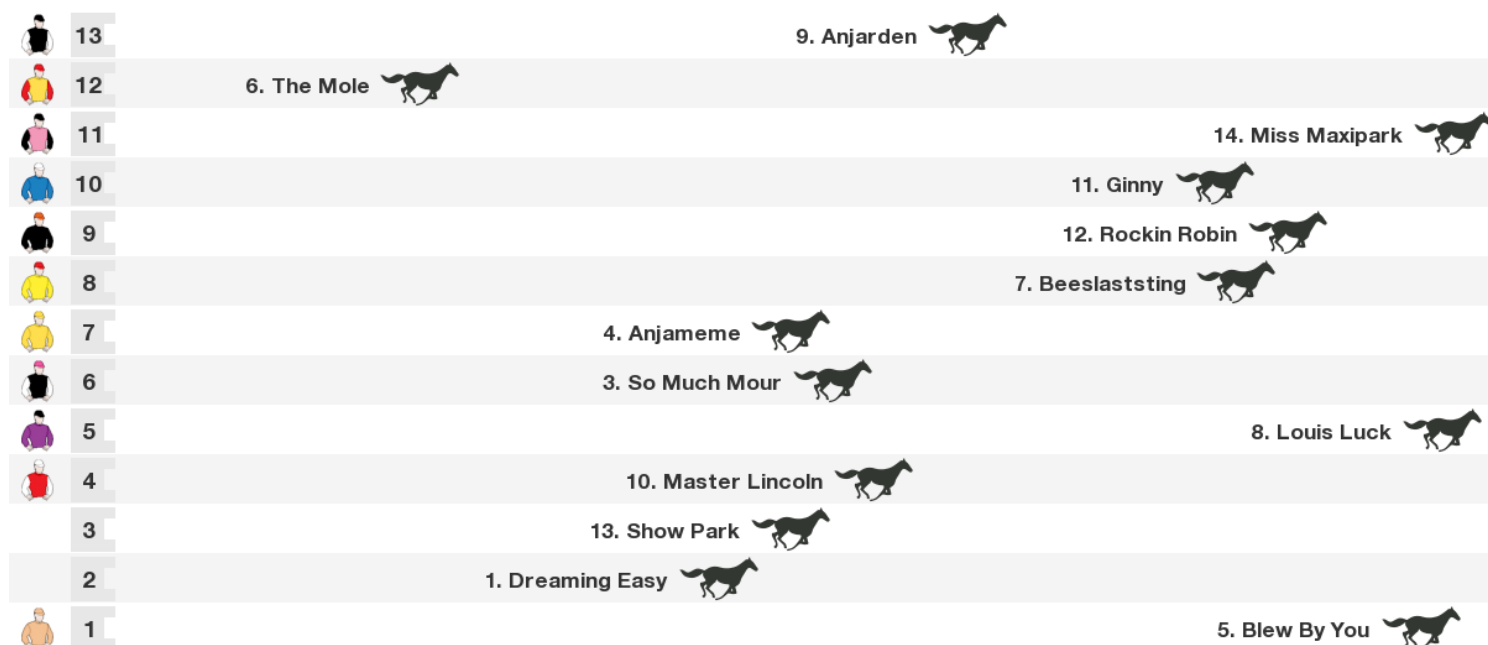

Speedmap: Predicted settling positions after start

Rail position: True

1 DREAMING EASY

6 year old b mare (female)
Sire Super Easy **Dam** Surraar
Owners D M Fitzgerald, Mrs E R & S R Tyler
Colours Rose, Mauve Sleeves & Band, Rose Armbands & Quartered Cap