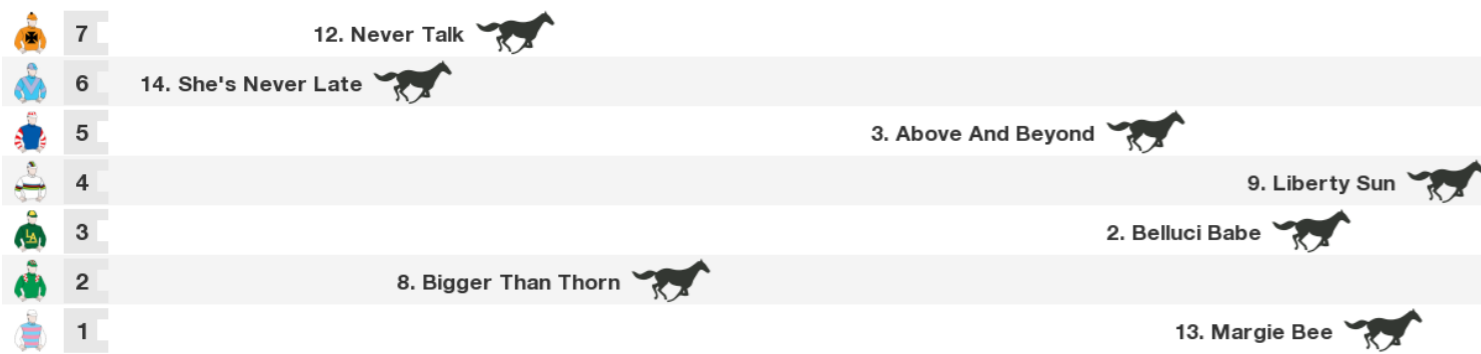

Speedmap: Predicted settling positions after start

Rail position: +7m Entire

Race Direction

Race 2 PRECISE FIRE HANDICAP 1400m

NSW: 1:00 pm

Prize $49,000. 1st $22,000. 2nd $8,950. 3rd $5,000. 4th $3,400. 5th $2,000. 6th $1,650. 7th $1,500. 8th $1,500. 9th $1,500. 10th $1,500.

Rail: +7m Entire

Straight: 410m.

Circumference: 2227m.

For: Three-Years-Old. General Handicap. Maiden. No sex restriction. Handicap.

Gear Changes: 4. Easifar Blinkers first time, 7. Understatement Gelded, 8. Atonement Lugging bit first time, 10. Moonmist Ear muffs first time, 11. Ausbred Cooee Ear muffs off first time, ear muffs (pre-race only) first time, 12. Keen Contributor Winkers first time

VIC/TAS: 1:00 pm
QLD: 12:00 pm
NT: 11:30 am
SA: 12:30 pm
WA: 10:00 am

Horse	Jockey	Trainer	Last 10	Career	Prize	W%	P%	Bar	Wgt
1. Harapan	Kathy O'Hara	Gary & John Moore	53	1:0-0-1	$3,200	0%	100%	5	59
2. Newsreader	Tommy Berry	John O'Shea	7433s53	5:0-0-3	$30,585	0%	60%	1	59
3. Think High	Jason Collett	Matthew Dunn	32	1:0-1-0	$3,900	0%	100%	7	59
4. Easifar (NZ)	Brenton Avdulla	Chris Waller	132	2:0-1-1	$13,950	0%	100%	4	58.5
5. Prince Invincible	Sam Clipperton	John O'Shea	2366	4:0-1-1	$11,400	0%	50%	SCRATCHED	
6. Ruddock	Louise Day (a2)	Annabel Neasham	22s58	3:0-1-0	$8,800	0%	33%	SCRATCHED	
7. Understatement	Tim Clark	Gai Waterhouse & Adrian Bott	2s94	2:0-0-0	$3,480	0%	0%	2	57.5
8. Atonement	Nash Rawiller	Matthew Smith		0:0-0-0	$0	0%	0%	SCRATCHED	
9. Can Do It	Tom Sherry (a3)	Jean Dubois	42673s7	5:0-1-1	$9,450	0%	40%	6	57
10. Moonmist	Jay Ford	Edward Cummings		0:0-0-0	$0	0%	0%	SCRATCHED	
11. Ausbred Cooee	Brock Ryan (a2)	Noel Mayfield-Smith	s85	2:0-0-0	$1,550	0%	0%	SCRATCHED	
12. Keen Contributor (NZ)	Christian Reith	Scott Singleton	65	1:0-0-0	$1,000	0%	0%	3	56