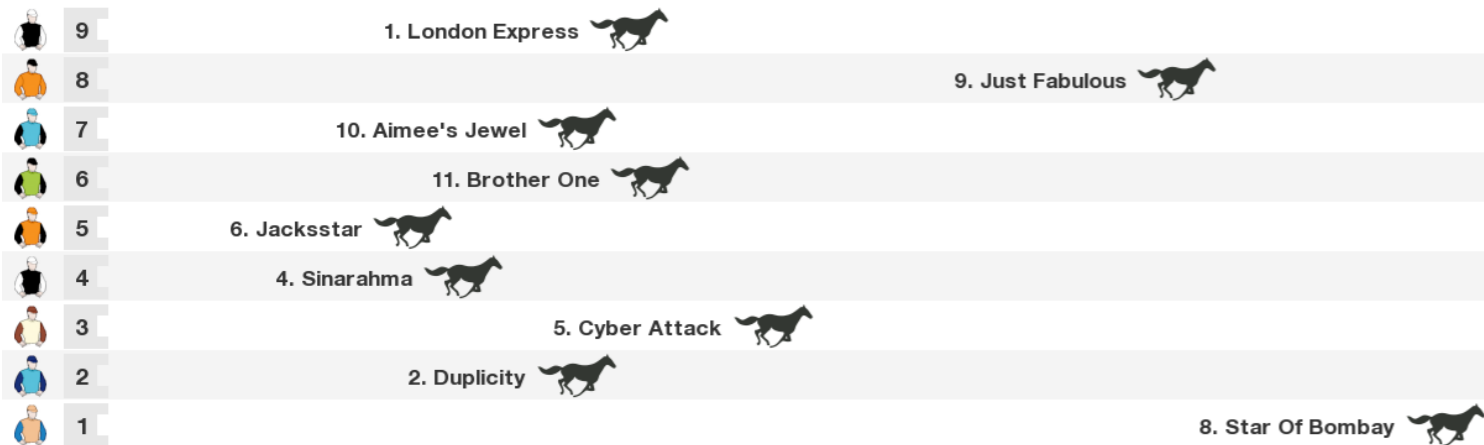

Race 3 Courtesy Ford Red Craze Bowl 1300m

NZ: 1:13 pm

Rail: True
For: Open. Apprentices Can Claim. Handicap.

NSW/VIC/TAS: 11:13 am
QLD: 10:13 am
NT: 9:43 am
SA: 10:43 am
WA: 8:13 am

Horse	Jockey	Trainer	Last 10	Career	Prize	W%	P%	Bar	Wgt
1. London Express (NZ)	Sam O'Malley (a3)	Allan Sharrock	x52216s411	19:6-4-3	$157,775	32%	68%	11	62
2. Duplicity (NZ)	Maria Sanson (a4)	Ashley Meadows	xs0126085s	33:6-7-1	$224,662	18%	42%	3	61
3. Weaponry (NZ)		Jamie Richards	xs411232s1	11:5-2-2	$89,875	45%	82%		SCRATCHED
4. Sinarahma (NZ)	R H Schofer (a2)	Allan Sharrock	x94s614110	16:5-2-1	$108,610	31%	50%	5	59
5. Cyber Attack (NZ)	Johnathan Parkes	Tony Pike	336244s244	25:4-4-2	$114,112	16%	40%	4	57
6. Jacksstar (NZ)	Chris Johnson	Gary Vile	xs6s894790	51:7-6-6	$350,135	14%	37%	6	57
7. King Cougar (NZ)	F W Lazet	Mike Breslin	36002s8630	27:5-7-5	$118,955	19%	63%		SCRATCHED
8. Star Of Bombay (NZ)	Danielle Johnson	Jamie Richards	x3s413112	7:3-1-2	$77,275	43%	86%	2	55.5
9. Just Fabulous (NZ)	Temyia Taiaroa (a3)	Roydon Bergerson	1s314326s0	18:2-3-5	$46,660	11%	56%	9	54
10. Aimee's Jewel (NZ)	Lisa Allpress	Trudy Keegan	24s11	3:2-0-0	$20,690	67%	67%	8	54
11. Brother One (NZ)	Samantha Wynne	Karen Buttimore	x004900802	97:5-4-6	$94,660	5%	15%	7	54

Speedmap: Predicted settling positions after start

Rail position: True

Race Direction →

10 LONDON BANKER

5 year old b gelding (male)
Sire Tavistock Dam Palos De Lago
Owners Mrs J M & R M Wanless
Colours Blue Tartan, Yellow Seams, Blue Tartan Cap, Yellow Pompom

Trainer R & R James & Wellwood
Jockey Danielle Johnson 53.0kg
Win Range 1600m - 2100m

Barrier 5
Prizemoney $69,195
W&P% 33-50

Career 12:4-0-2 12 Mths 9:4-0-2 1st Up 3:0-0-1 2nd Up 3:1-0-0
Firm 0:0-0-0 Good 4:1-0-1 Soft 8:3-0-1 Heavy 0:0-0-0
Jockey 1:0-0-0 Dist 3:3-0-0 Track 0:0-0-0 Trk/Dst 0:0-0-0

Race Details

UPL of	AWAP	Sat 31Oct20	2100m	Track	Jockey	Wgt	Br. Winner
11					D Johnson	53.0	5 Mohaka 53.0kg L
4 of 10	HAST	Sat 17Oct20	1600m Open	Soft	L Innes	54.5	9 3.20 Times Ticking 55.0kg 1.80L 1:41.32
3 of 16	ELLE	Sat 26Sep20	1600m Open	Good	S M Kay	55.0	8 7.50 Lord Sibford 54.0kg 1.70L 1:35.65
1 of 10	TAUR	Sat 21Mar20	2100m BM82	Soft	M Coleman	57.5	1 2.40 London Banker 57.5kg 0.10L 2:10.62
1 of 11	ELLE	Sat 29Feb20	2100m BM72	Soft	M Coleman	57.5	2 10.40 London Banker 57.5kg 3.30L 2:09.95

12 LUBAYA

6 year old br mare (female)
Sire Rip Van Winkle Dam Lioness
Owners Dame Lowell Goddard & Tony Rider
Colours Black, Red Chevron With White Border, Black Cap With Red & White Stripes

Trainer M & A Baker & Forsman
Jockey Chris Johnson 53.0kg
Win Range 1360m - 1600m

Barrier 12
Prizemoney $73,285
W&P% 13-35

Career 23:3-1-4 12 Mths 6:0-1-1 1st Up 7:1-0-1 2nd Up 5:1-1-1
Firm 0:0-0-0 Good 5:1-0-0 Soft 16:1-1-4 Heavy 2:1-0-0
Jockey 8:1-1-3 Dist 0:0-0-0 Track 5:1-0-3 Trk/Dst 0:0-0-0

Race Details

UPL of	AWAP	Sat 31Oct20	2100m	Track	Jockey	Wgt	Br. Winner
12					C Johnson	53.0	12 Mohaka 53.0kg L
3 of 14	HAST	Sat 17Oct20	1600m BM74	Soft	C Grylls	57.0	11 16.50 Swords Drawn 57.5kg 1.90L 1:39.23
13 of 14	MATA	Sat 10Oct20	1600m BM74	Soft	J Riddell	57.5	3 9.80 Siracusa 55.5kg 8.10L 1:36.17
14 of 14	MATA	Sat 22Aug20	1600m BM80	Heavy	M Cameron	56.0	3 9.30 Cherry Lane 56.0kg 12.80L 1:43.1
4 of 12	MATA	Sat 1Aug20	1400m RS101	Soft	C Grylls	54.0	12 20.60 Crystallize 51.0kg 4.20L 1:24.74

13 MOHAKA

5 year old b mare (female)
Sire Nadeem Dam Diplomacy
Owners E P Lowry, L B Vickers, E Hobson, F W & Mrs J Coates
Colours Black & White Chequers, Red Sash, Armbands & Cap

Trainer G & G Lowry & Cullen
Jockey Darryl Bradley 53.0kg
Win Range 1200m - 2100m

Barrier 8
Prizemoney $60,175
W&P% 11-67

Career 18:2-5-5 12 Mths 6:2-0-1 1st Up 4:1-1-2 2nd Up 4:1-0-2
Firm 0:0-0-0 Good 3:0-1-0 Soft 9:1-2-4 Heavy 6:1-2-1
Jockey 1:1-0-0 Dist 0:0-0-0 Track 1:0-0-0 Trk/Dst 0:0-0-0

Race Details

UPL of	AWAP	Sat 31Oct20	2100m	Track	Jockey	Wgt	Br. Winner
8					D Bradley	53.0	8 $15.2 Mohaka 53.0kg L
5 of 11	TREN	Sun 25Oct20	1400m Open	Soft	C Grylls	54.0	7 2.90 Crowning Star 54.0kg 2.70L 1:26.26
4 of 13	HAWA	Sat 10Oct20	1400m Open	Soft	S O'malley	57.0	1 24.10 Supreme Heights 57.0kg 2.60L 1:24.59
1 of 4	WOOD	Thu 24Sep20	1200m BM65	Heavy	J Parkes	60.0	9 5.80 Mohaka 60.0kg 1.50L 1:14.53
3 of 14	WANG	Sat 5Sep20	1200m BM65	Heavy	R Myers	60.0	12 7.40 Raced Evens 57.0kg 2.50L 1:17.02