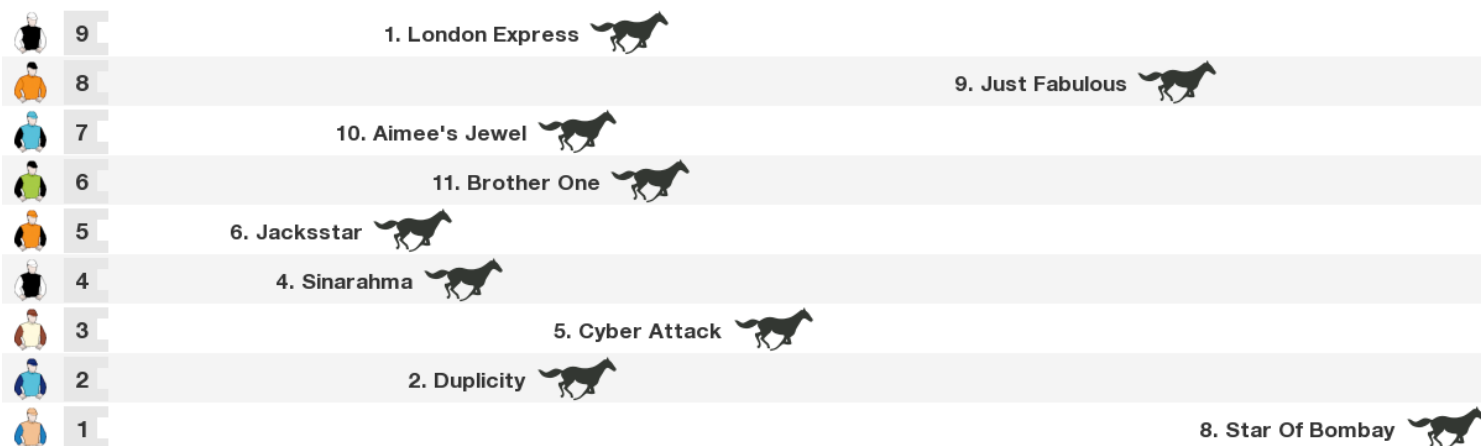

# Race 3 Courtesy Ford Red Craze Bowl 1300m

NZ: 1:13 pm

**Rail:** True

**For:** Open. Apprentices Can Claim. Handicap.

NSW/VIC/TAS: 11:13 am  
 QLD: 10:13 am  
 NT: 9:43 am  
 SA: 10:43 am  
 WA: 8:13 am

Horse	Jockey	Trainer	Last 10	Career	Prize	W%	P%	Bar	Wgt
1. London Express (NZ)	Sam O'Malley (a3)	Allan Sharrock	x52216s411	19:6-4-3	\$157,775	32%	68%	11	62
2. Duplicity (NZ)	Maria Sanson (a4)	Ashley Meadows	xs0126085s	33:6-7-1	\$224,662	18%	42%	3	61
3. Weaponry (NZ)		Jamie Richards	xs411232s1	11:5-2-2	\$89,875	45%	82%		<b>SCRATCHED</b>
4. Sinarahma (NZ)	R H Schofer (a2)	Allan Sharrock	x94s614110	16:5-2-1	\$108,610	31%	50%	5	59
5. Cyber Attack (NZ)	Johnathan Parkes	Tony Pike	336244s244	25:4-4-2	\$114,112	16%	40%	4	57
6. Jacksstar (NZ)	Chris Johnson	Gary Vile	xs6s894790	51:7-6-6	\$350,135	14%	37%	6	57
7. King Cougar (NZ)	F W Lazet	Mike Breslin	36002s8630	27:5-7-5	\$118,955	19%	63%		<b>SCRATCHED</b>
8. Star Of Bombay (NZ)	Danielle Johnson	Jamie Richards	x3s413112	7:3-1-2	\$77,275	43%	86%	2	55.5
9. Just Fabulous (NZ)	Temyia Tairaoa (a3)	Roydon Bergerson	1s314326s0	18:2-3-5	\$46,660	11%	56%	9	54
10. Aimee's Jewel (NZ)	Lisa Allpress	Trudy Keegan	24s11	3:2-0-0	\$20,690	67%	67%	8	54
11. Brother One (NZ)	Samantha Wynne	Karen Buttimore	x004900802	97:5-4-6	\$94,660	5%	15%	7	54

## Speedmap: Predicted settling positions after start

Rail position: True

Race Direction →