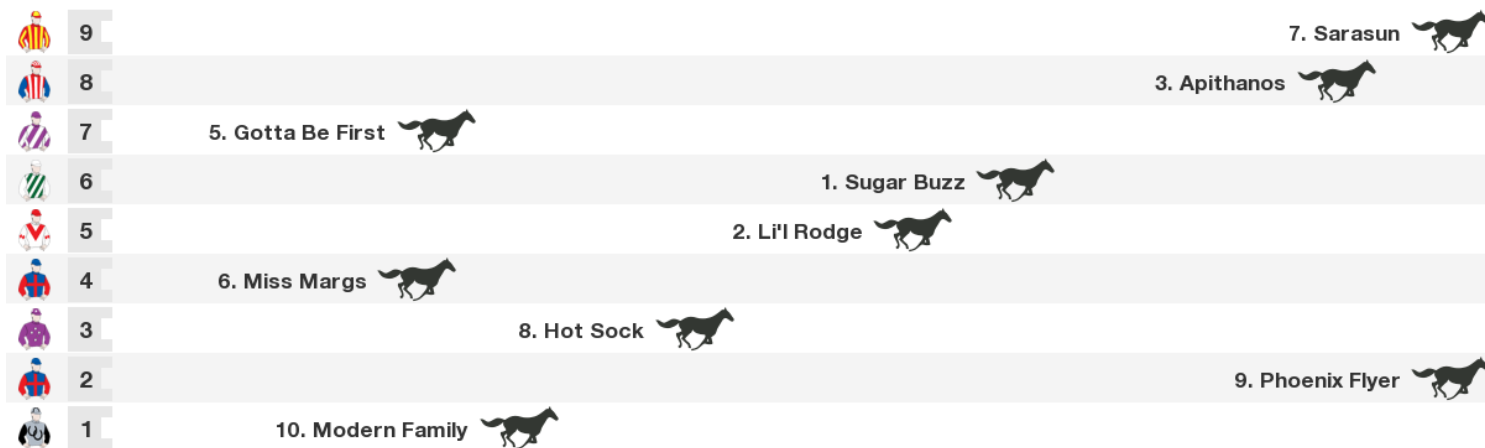

NSW/VIC/TAS: 6:25 pm
NT: 5:55 pm
SA: 5:55 pm
WA: 4:25 pm

Rail: +2m Entire Course

Straight: 290m.

Circumference: 1759m.

For: No age restriction. Rating Based. BenchMark 60. No sex restriction. Handicap.

Gear Changes: 3. Apithanos Blinkers off again, norton bit first time, winkers first time, 6. Miss Margs Ear muffs (pre-race only) first time, 10. Modern Family Nose roll first time

Horse	Jockey	Trainer	Last 10	Career	Prize	W%	P%	Bar	Wgt
1. Sugar Buzz	Nathan Evans	Brenton Andrew	9595988s99	30:5-1-3	$87,440	17%	30%	6	62
2. Li'l Rodge	Georgina Cartwright	Mark Currie	1299s60370	31:4-6-7	$92,900	13%	55%	5	61
3. Apithanos	Ron Goltz	Donald Baker	5193581848	12:2-0-2	$32,950	17%	33%	8	59.5
4. Bel Beau		Kevin Kemp	3241287s93	33:3-4-8	$65,000	9%	45%		SCRATCHED
5. Gotta Be First	Skye Bogenhuber	Lynda Powell	286s921517	12:2-1-1	$35,550	17%	33%	7	58
6. Miss Margs	Montanna Savva (a3)	Matt Boland	8420161394	11:2-1-1	$31,350	18%	36%	4	58
7. Sarasun	Alex Patis (a2)	Michael Nolan	4143s54345	9:1-0-2	$18,250	11%	33%	9	57
8. Hot Sock	Nathan Thomas	Damien Batters	625s008s63	27:3-2-4	$58,150	11%	33%	3	56.5
9. Phoenix Flyer	Adin Thompson	Matt Boland	3670006s72	25:2-5-3	$44,850	8%	40%	2	56.5
10. Modern Family	Rebecca Goldsbury	Kym Afford	7865347128	28:3-2-3	$67,140	11%	29%	1	54

Speedmap: Predicted settling positions after start

Rail position: +2m Entire Course

Race Direction