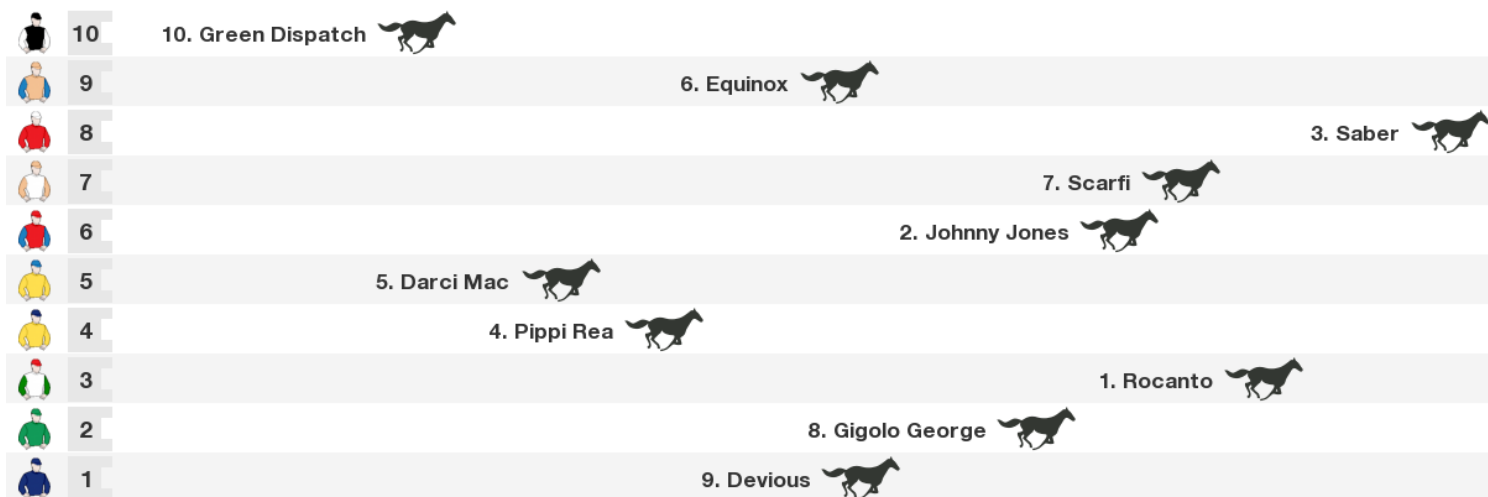

1250m RACE 6 Gary McCormick T'port Hcp (91)

Rail position: Out 3m

Race Direction