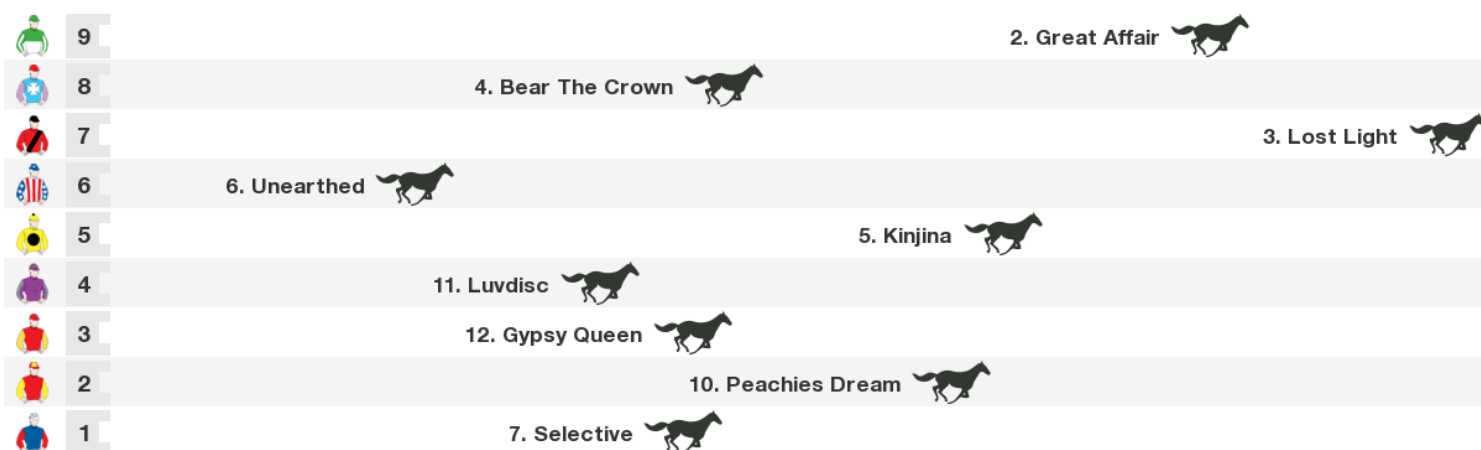

VIC/TAS: 3:55 pm
QLD: 3:55 pm
NT: 3:25 pm
SA: 3:25 pm
WA: 1:55 pm

Horse	Jockey	Trainer	Last 10	Career	Prize	W%	P%	Bar	Wgt
1. Amiens	Qin Yong (a1.5)	Mark Cross	5810s852	7:1-1-0	$24,390	14%	29%	SCRATCHED	
2. Great Affair	Jasen Watkins	Matthew Robinson	5000s90s22	10:1-3-0	$48,765	10%	40%	9	59.5
3. Lost Light	Luke Rolls	Peter Ball	20s715s495	9:1-1-0	$28,255	11%	22%	7	58
4. Bear The Crown	Raymond Spokes	Barry Ratcliff	1s069s143	6:1-0-1	$18,200	17%	33%	8	56.5
5. Kinjina	Luke Cumberland	Ned Coldbeck	3s81x52292	10:1-3-0	$32,240	10%	40%	5	56.5
6. Uearthed	Louise Day	Kris Lees	81	1:1-0-0	$11,200	100%	100%	6	56.5
7. Selective	Andrew Gibbons	Ross Stitt	6s48843s63	18:1-1-2	$37,710	6%	22%	1	55.5
8. Sister Ellie	Kyle Wilson-Taylor (a2)	Paul Perry	354950s01	8:1-0-1	$23,070	13%	25%	SCRATCHED	
9. Mecklenburg	Ben Looker	Jay Hopkins	7s00s1	4:1-0-0	$6,850	25%	25%	SCRATCHED	
10. Peachies Dream	Belinda Hodder	Bob Milligan	702s571332	27:1-8-7	$76,020	4%	59%	2	55
11. Luvdisc	Rachael Murray	Dale Wagstaff	90006s0473	18:1-2-2	$34,550	6%	28%	4	55
12. Gypsy Queen	Leah Kilner	Bob Milligan	40s9372358	20:1-2-4	$40,210	5%	35%	3	55
13. Timely Bel		Ned Coldbeck	9s87669127	14:1-3-0	$40,540	7%	29%	SCRATCHED	

Speedmap: Predicted settling positions after start

Rail position: True

Race Direction