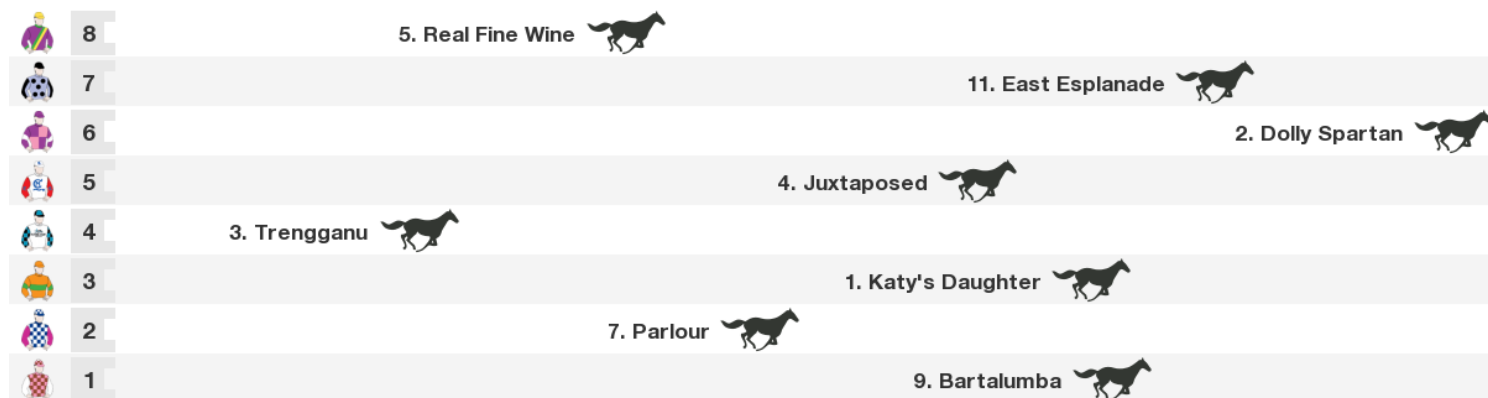

Prize $21,000. 1st $11,650. 2nd $3,800. 3rd $1,900. 4th $1,000. 5th $650. 6th $400. 7th $400. 8th $400. 9th $400. 10th $400.

NSW/VIC/TAS: 3:10 pm
NT: 2:40 pm
SA: 2:40 pm
WA: 1:10 pm

Rail: +4m Entire Course

Straight: 300m.

Circumference: 1746m.

For: No age restriction. Rating Based. Class 2. No sex restriction. Handicap.

Gear Changes: 7. Parlour Tongue tie off first time

Horse	Jockey	Trainer	Last 10	Career	Prize	W%	P%	Bar	Wgt
1. Katy's Daughter	Stephanie Thornton	Steven O'Dea	49s51354s1	8:2-1-1	$108,100	25%	50%	3	59.5
2. Dolly Spartan	Ryan Maloney	David Vandyke	23s33231s1	12:2-4-5	$74,100	17%	92%	6	58
3. Trengganu	Alex Patis (a2)	Tony & Maddysen Sears	121s793s93	10:2-1-2	$44,970	20%	50%	4	58
4. Juxtaposed	Les Tilley	Michael Frappell	614710465s	11:2-0-1	$25,550	18%	27%	5	56
5. Real Fine Wine	James Orman	Rex Lipp	384721s451	10:2-1-1	$92,000	20%	40%	8	56
6. Champagne Jet		Desleigh Forster	98503s0s76	17:1-2-5	$163,250	6%	47%		SCRATCHED
7. Parlour	Brendon Newport	Bradley Smith	7s9500s130	7:1-0-1	$29,695	14%	29%	2	55
8. Petite Promise	Tegan Harrison	Stuart Kendrick	02s04125s7	11:1-3-0	$30,050	9%	36%		SCRATCHED
9. Bartalumba	Nozi Tomizawa	Diane Murphy	880s91	4:1-0-0	$12,550	25%	25%	1	54.5
10. Our Ariana		Desleigh Forster	41522s423s	9:1-3-1	$35,850	11%	56%		SCRATCHED
11. East Esplanade	Jason Taylor	Bradley Puckeridge	55s705913s	24:2-0-6	$56,020	8%	33%	7	54

Speedmap: Predicted settling positions after start

Rail position: +4m Entire Course

Race Direction