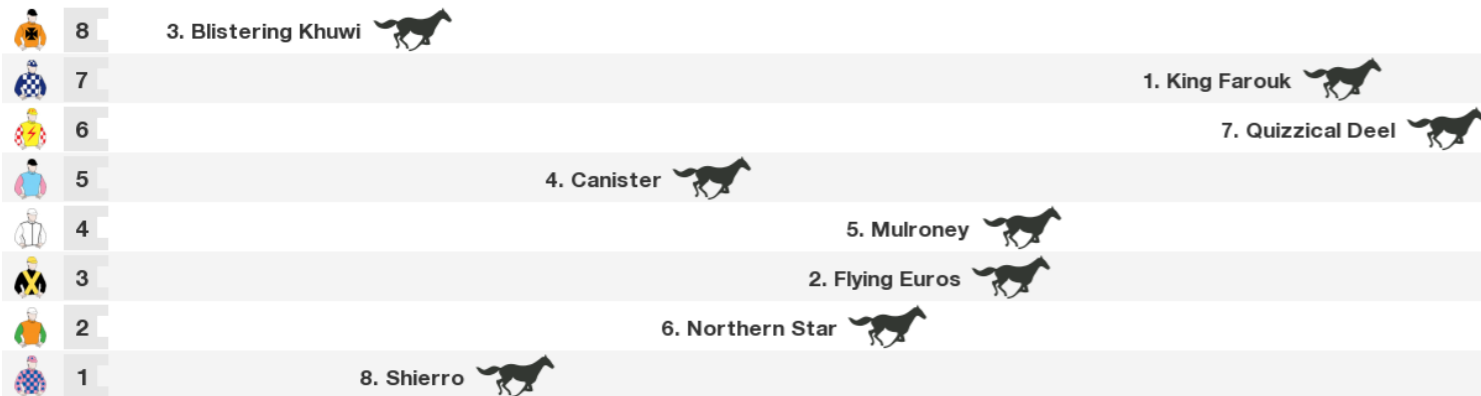

Race 1 PARADISE FM MAIDEN HANDICAP 1600m

NSW: 12:45 pm

Prize $21,560. 1st $11,200. 2nd $3,900. 3rd $2,100. 4th $1,100. 5th $720. 6th $540. 7th $500. 8th $500. 9th $500. 10th $500.

Rail: Rail +3m 1000m-250m then cutaway applies

Straight: 310m.

Circumference: 1600m.

For: No age restriction. General Handicap. Maiden. No sex restriction. Handicap.

Gear Changes: 1. King Farouk Winkers first time, 3. Blistering Khuwi Blinkers first time, 6. Northern Star Tongue tie off first time

VIC/TAS: 12:45 pm
QLD: 12:45 pm
NT: 12:15 pm
SA: 12:15 pm
WA: 10:45 am

Horse	Jockey	Trainer	Last 10	Career	Prize	W%	P%	Bar	Wgt
1. King Farouk	Belinda Hodder	Owen Glue	33345	4:0-0-2	$5,615	0%	50%	7	59
2. Flying Euros	Matthew McGuren	David Campbell	452476235s	11:0-5-1	$25,990	0%	55%	3	58.5
3. Blistering Khuwi	Jon Grisedale	Stephen Lee	803s94	4:0-0-1	$3,500	0%	25%	8	55
4. Canister	Matthew Bennett	Paul Nipperess	56s043599s	16:0-1-1	$12,665	0%	13%	5	55
5. Mulroneu (NZ)	Ben Looker	Maryann Brosnan	79s08x2546	11:0-1-0	$10,680	0%	9%	4	55
6. Northern Star	Kirk Matheson	Stephen Bennett	1444390388	9:0-0-2	$9,113	0%	22%	2	55
7. Quizzical Deel	Jason Taylor	Ethan Ensby	297	2:0-0-0	$1,400	0%	0%	6	55
8. Shierro	Jackson Murphy	Robert G Smith	65s0048398	12:0-0-1	$7,940	0%	8%	1	55

Speedmap: Predicted settling positions after start

Rail position: Rail +3m 1000m-250m then cutaway applies

Race Direction →

10 GIDDYUP

7 year old bay mare (female)
Sire Churchill Downs Dam Subashi
Breeder Mr J Maine
Owners T Churchill & B Robinson
Colours Green, Gold Stags

Trainer Ben Robinson
Jockey Nozi Tomizawa 56.0kg
Win Range 1210m - 1600m

Barrier 2
Prizemoney $126,040
W&P% 10-21

Career 39:4-2-2 12 Mths 5:0-0-0 1st Up 8:0-0-0 2nd Up 7:1-0-0
Firm 1:0-0-0 Good 27:3-1-1 Soft 9:0-1-1 Heavy 1:1-0-0
Jockey 2:0-0-0 Dist 12:2-0-2 Track 0:0-0-0 Trk/Dst 0:0-0-0

Race Details	Track	Jockey	Wgt	Br.	Odds Winner	@800	@400
13 of 13 BALL Thu 23Jul20 1260m Bm58	Soft7	N Tomizawa	56.0	2	$71.00 Lucap 59.5kg 9.26L 1:20.82	7	7
9 of 9 ESK Sat 11Jul20 1200m BM60	Good3	K Gates	58.5	9	$8 Mac's Boy 60.5kg 7.70L 1:10.97		
9 of 12 GATT Sat 27Jun20 1100m F&M BM58	Good4	M Shimodaira	61.0	2	$61 Better Be Better 60.5kg 3.50L 1:04.29	7	6
14 of 15 IPSW Sun 7Jun20 1200m F&M BM60	Good4	I Rabjones	61.0	5	$101 Flirty Deb 59.5kg 10.10L 1:10.77	8	8
8 of 10 GATT Sat 16May20 860m BM68	Good4	N Tomizawa	55.0	4	$101 Hi Fiver 59.5kg 3.30L 49.01		10

11 TEO TORRIATE

8 year old bay mare (female)
Sire Dusty Moon Dam Too Dark
Breeder Mr N T Denning
Owners Mrs B G Puengel
Colours Red, Blue Band, White Sleeves, Blue Armbands, White Cap

Trainer Greg Howells
Jockey Matthew Bennett 55.0kg
Win Range 1200m - 1512m

Barrier 3
Prizemoney $125,695
W&P% 15-29

Career 59:9-4-4 12 Mths 15:3-0-1 1st Up 9:0-1-1 2nd Up 8:1-1-0
Firm 0:0-0-0 Good 32:2-3-3 Soft 17:4-1-0 Heavy 10:3-0-1
Jockey 4:0-0-0 Dist 14:4-1-1 Track 9:2-1-1 Trk/Dst 6:2-0-0

Race Details	Track	Jockey	Wgt	Br.	Odds Winner	@800	@400
8 of 13 BALL Thu 23Jul20 1260m Bm58	Soft7	M Bennett	55.0	3	$18.00 Lucap 59.5kg 4.48L 1:20.82	10	12
11 of 11 GRAF Thu 9Jul20 1400m MOTHERGIFT	Good4	J V Overmeire	55.0	9	$101 Simply Sacred 56.0kg 10.35L 1:23.15	5	6
8 of 14 CASI Thu 25Jun20 1200m BM58	Soft6	M Bennett	57.0	5	$31 Bugalugs 60.0kg 8.20L 1:12.36	10	10
6 of 7 BALL Mon 8Jun20 1300m F&M BM58	Soft7	M Bennett	59.0	6	$10 Dreamtime Magic 60.0kg 3.96L 1:24.46	2	2
14 of 14 GRAF Tue 31Mar20 1410m BM58	Soft6	K Wilson-taylor	57.0	12	$11 Eurogem 55.0kg 13.11L 1:25.15	3	2

12 ESTER'S ROSE

4 year old bay or brown mare (female)
Sire Publishing Dam Rose General
Breeder Mr G H Austin
Owners S J Phelps
Colours White, Royal Blue Vee And Armbands

Trainer Steven Phelps
Jockey Luke Rolls 55.0kg
Win Range 1255m - 1300m

Barrier 4
Prizemoney $38,230
W&P% 12-29

Career 17:2-2-1 12 Mths 11:0-1-0 1st Up 4:2-0-0 2nd Up 3:0-1-1
Firm 0:0-0-0 Good 7:0-0-1 Soft 6:1-2-0 Heavy 4:1-0-0
Jockey 13:1-1-1 Dist 6:2-1-0 Track 8:2-1-0 Trk/Dst 6:2-1-0