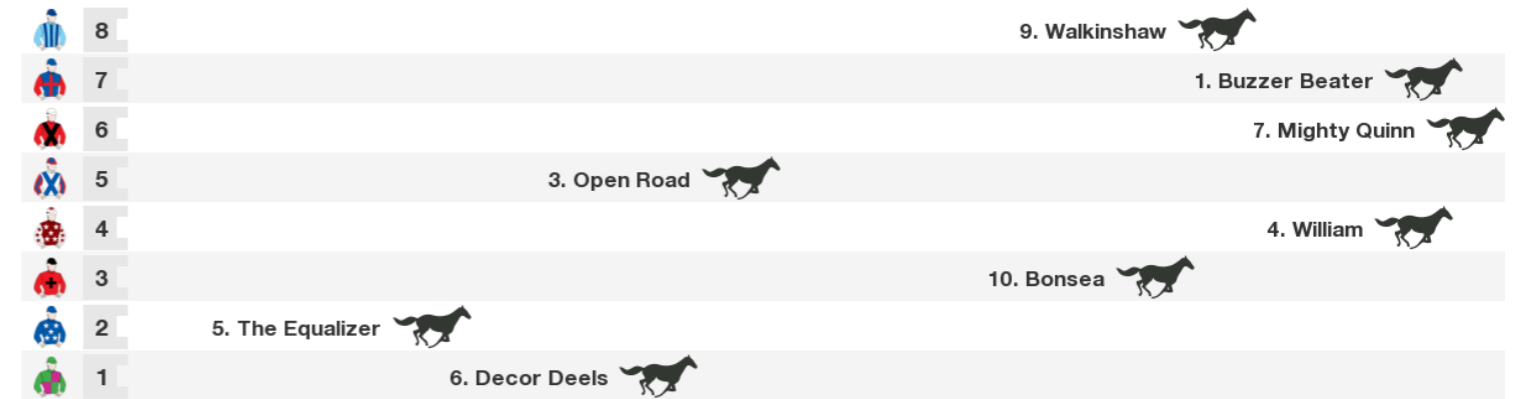

QLD: 6:05 pm

Prize $19,000. 1st $10,500. 2nd $3,300. 3rd $1,700. 4th $900. 5th $600. 6th $400. 7th $400. 8th $400. 9th $400. 10th $400.

NSW/VIC/TAS: 6:05 pm
NT: 5:35 pm
SA: 5:35 pm
WA: 4:05 pm

Rail: True Entire Course

Straight: 290m.

Circumference: 1759m.

For: No age restriction. Rating Based. BenchMark 55. No sex restriction. Handicap.

Gear Changes: 2. Octavian Blinkers again, 7. Mighty Quinn Tongue tie again, 8. Heart Vandelay Blinkers again, nose roll off first time

Horse	Jockey	Trainer	Last 10	Career	Prize	W%	P%	Bar	Wgt
1. Buzzer Beater	Montanna Savva (a3)	Matt Boland	362s823353	12:1-2-4	$33,000	8%	58%	7	61.5
2. Octavian	Nathan Fazackerley (a2)	Lindsay Hatch	41s7120096	15:2-1-2	$39,250	13%	33%	SCRATCHED	
3. Open Road	Micheal Hellyer	Mark Currie	239317385s	18:2-1-6	$49,570	11%	50%	5	61
4. William	Adam Sewell	Kim Loy	100400s402	18:2-1-3	$45,425	11%	33%	4	61
5. The Equalizer	Les Tilley	Marcus Wilson	6227866050	74:6-6-10	$155,310	8%	30%	2	60.5
6. Decor Deels	Matthew Palmer	John Thomas	89160	4:1-0-0	$6,450	25%	25%	1	59
7. Mighty Quinn (NZ)	Gary Geran	Todd Banks	7553355057	31:1-5-6	$58,578	3%	39%	6	58.5
8. Heart Vandelay	Kenji Yoshida	Jason Edwards	76264s6322	24:1-4-3	$50,250	4%	33%	SCRATCHED	
9. Walkinshaw	Minonette Kennedy (a3)	Neil Hocking	435s894098	15:1-0-1	$34,465	7%	13%	8	57
10. Bonsea	Nozi Tomizawa	Brian Costello	538668s426	54:2-3-8	$51,750	4%	24%	3	55

Speedmap: Predicted settling positions after start

Rail position: True Entire Course

Race Direction