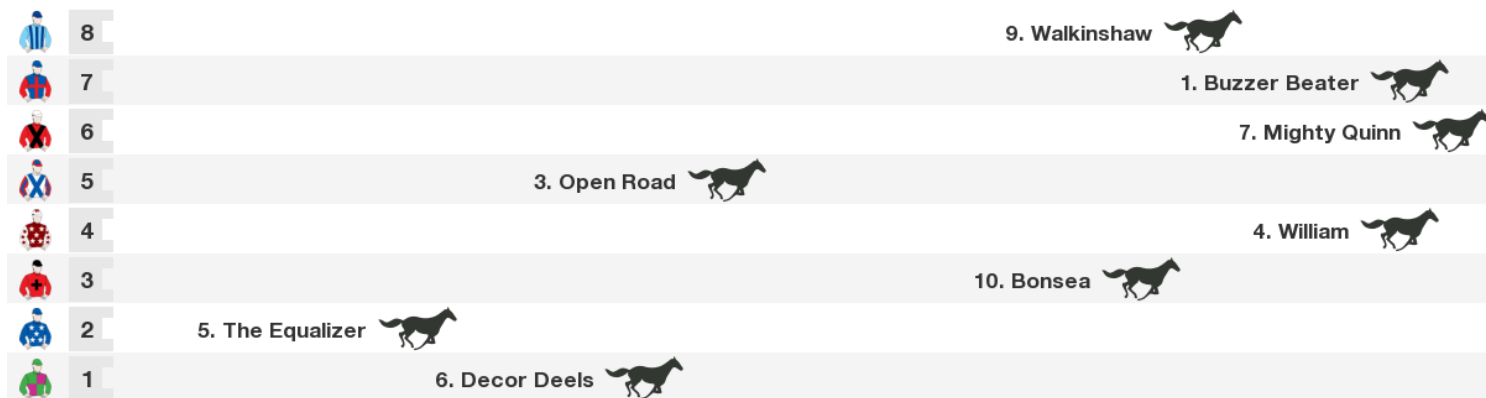

Rail: True Entire Course

Straight: 290m.

Circumference: 1759m.

For: No age restriction. Rating Based. BenchMark 55. No sex restriction. Handicap.

Gear Changes: 2. Octavian Blinkers again, 7. Mighty Quinn Tongue tie again, 8. Heart Vandelay Blinkers again, nose roll off first time

Speedmap: Predicted settling positions after start

Rail position: True Entire Course

Race Direction

1 BUZZER BEATER

3 year old bay gelding (male)
Sire Smart Missile **Dam** Romantic Moon
Breeder Gooree Park Stud Pty Ltd
Owners J W Pollock, W A Buckett & J G Ebert
Colours Royal Blue, Red Cross And Sleeves