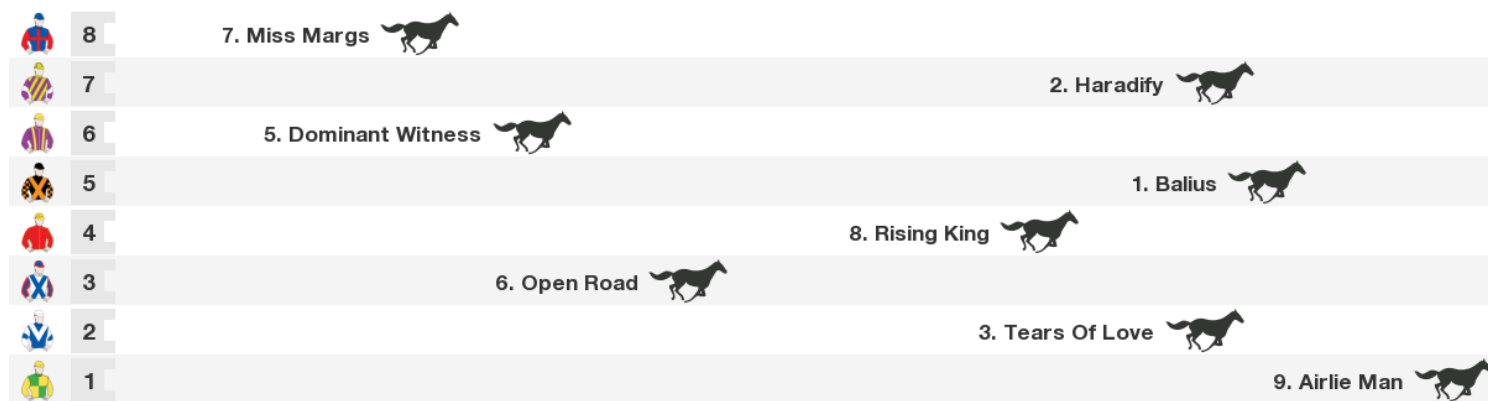

QLD: 6:00 pm

Prize $19,000. 1st $10,500. 2nd $3,300. 3rd $1,700. 4th $900. 5th $600. 6th $400. 7th $400. 8th $400. 9th $400. 10th $400.

NSW/VIC/TAS: 6:00 pm

NT: 5:30 pm

SA: 5:30 pm

WA: 4:00 pm

Rail: +5m Entire Course

Straight: 290m.

Circumference: 1759m.

For: No age restriction. Rating Based. BenchMark 60. No sex restriction. Handicap.

Horse	Jockey	Trainer	Last 10	Career	Prize	W%	P%	Bar	Wgt
1. Balius	Matthew Palmer	Leonard Mawn	8487598s47	48:8-2-6	$179,565	17%	33%	5	61
2. Haradify	Les Tilley	Alyssa & Troy Sweeney	5559174324	80:7-19-12	$164,850	9%	48%	7	61
3. Tears Of Love	Gary Geran	Matt Kropp	1382s93419	10:1-1-3	$68,075	10%	50%	2	60
4. Mr Misunderstood		Michael Frappell	5567s03715	20:3-0-4	$55,950	15%	35%		SCRATCHED
5. Dominant Witness	Nozi Tomizawa	Kerry Baumann	710880s658	23:3-0-2	$48,140	13%	22%	6	59
6. Open Road	Nathan Fazackerley (a2)	Mark Currie	39317385s4	17:2-1-5	$47,870	12%	47%	3	58.5
7. Miss Margs	Montanna Savva (a3)	Matt Boland	613945s0	6:1-0-1	$15,250	17%	33%	8	57.5
8. Rising King	James Orman	Roxann Wrigley	2525909223	49:5-6-5	$83,630	10%	33%	4	56.5
9. Airlie Man	Rikki Palmer	Scott Pedron	4738380s36	36:4-3-5	$71,005	11%	33%	1	55.5
10. Brumby Jack		Ken Jones	4587262346	64:5-7-6	$92,150	8%	28%		SCRATCHED
11. Red Monkey		Jason Judge	2849044s59	48:1-9-7	$54,830	2%	35%		SCRATCHED
12. Niatross		Dale Groves	80900s5682	28:3-7-2	$86,350	11%	43%		SCRATCHED

Speedmap: Predicted settling positions after start

Rail position: +5m Entire Course

Race Direction