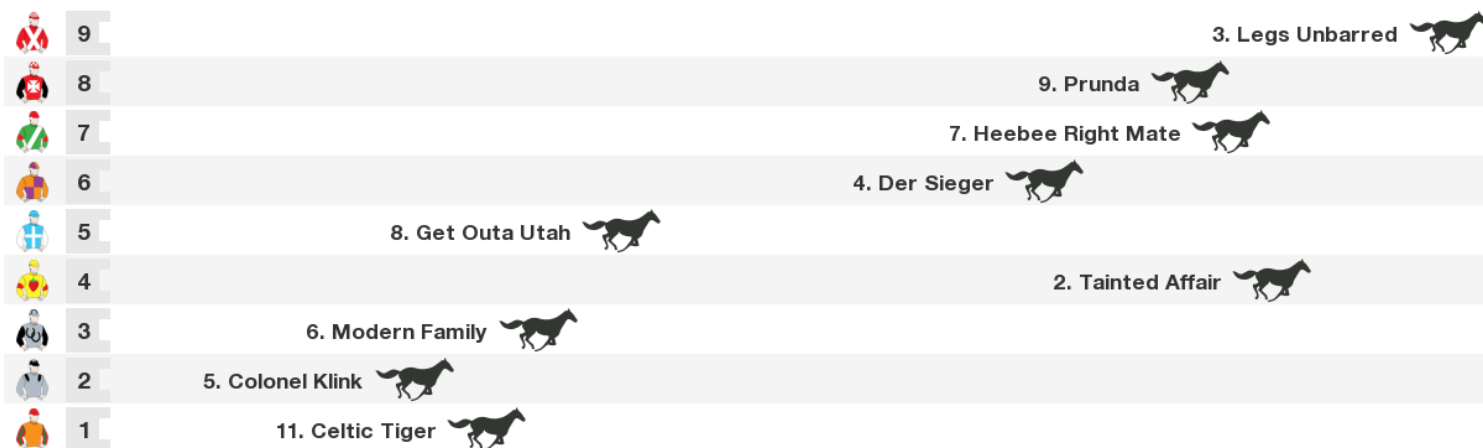

NSW/VIC/TAS: 2:38 pm
NT: 2:08 pm
SA: 2:08 pm
WA: 12:38 pm

Rail: True Entire Course

Straight: 143m.

Circumference: 1270m.

For: No age restriction. Rating Based. BenchMark 55. No sex restriction. Handicap.

Gear Changes: 5. Colonel Klink Blinkers off again, nose roll first time, 11. Celtic Tiger Tongue tie again

Horse	Jockey	Trainer	Last 10	Career	Prize	W%	P%	Bar	Wgt
1. Bambalam	Emma Ljung	Pat Duff	05s0134542	17:1-1-4	$44,500	6%	35%	SCRATCHED	
2. Tainted Affair	Les Tilley	Ben Hull	93486s0133	15:2-0-4	$45,455	13%	40%	4	59.5
3. Legs Unbarred	Alannah Fancourt	Wendy Bannerot	7308341472	74:8-12-10	$126,445	11%	41%	9	58.5
4. Der Sieger	Adam Sewell	Stewart Mackinnon	414905s393	35:2-2-9	$49,200	6%	37%	6	58
5. Colonel Klink (NZ)	Anthony Allen	Courtney Tyrell	50s0221088	26:2-2-0	$20,837	8%	15%	2	57
6. Modern Family	Hannah Phillips	Kym Afford	128s635808	21:2-2-2	$53,440	10%	29%	3	57
7. Heebee Right Mate	Gary Geran	Shane L Smith	3544254371	19:3-1-2	$26,100	16%	32%	7	56.5
8. Get Outa Utah	Minonette Kennedy (a2)	Ronald Heilbronn	667s594354	51:2-5-6	$44,025	4%	25%	5	55.5
9. Prunda	Taylor Marshall	Shane Parsons	22483081s7	19:1-1-1	$13,810	5%	16%	8	55
10. Boltin' Desire		Jason Judge	7479080062	52:2-7-6	$44,205	4%	29%	SCRATCHED	
11. Celtic Tiger (NZ)	Wayne O'Connell	Doug Lane	8677s06208	67:2-3-3	$122,825	3%	12%	1	55

Speedmap: Predicted settling positions after start

Rail position: True Entire Course

Race Direction