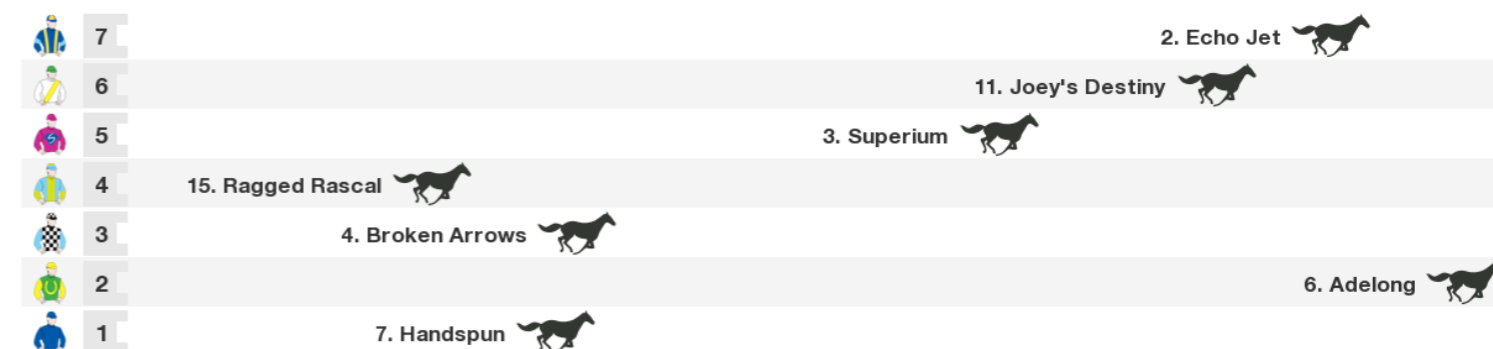

Speedmap: Predicted settling positions after start

Rail position: +6m 1400m-WP, +4m Remainder

Race Direction