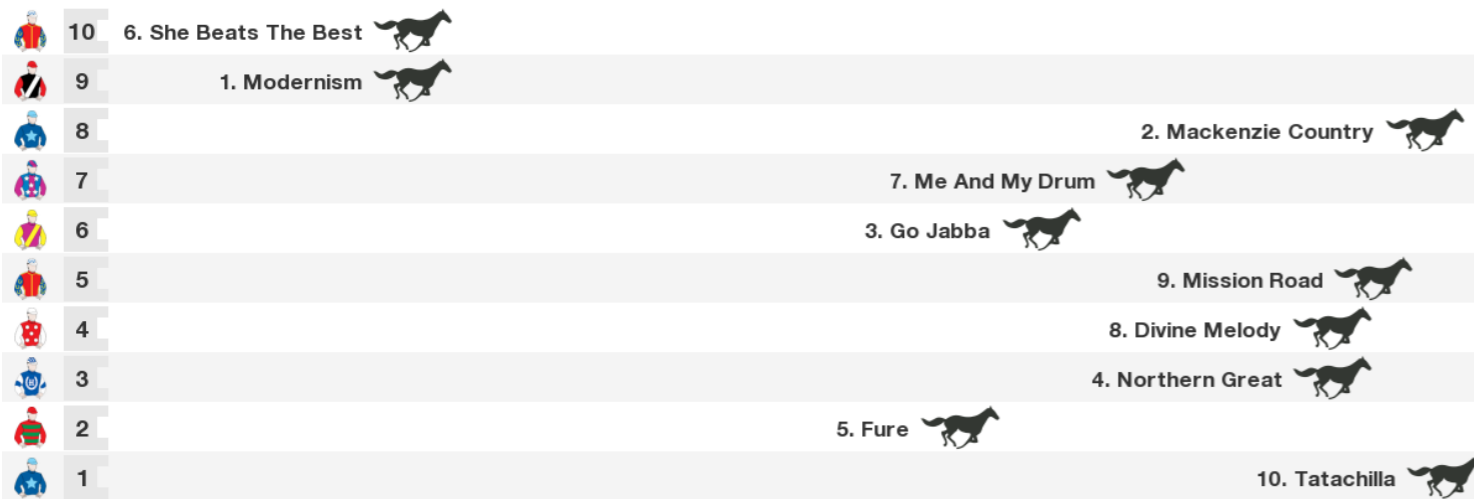

Prize $19,000. 1st $10,500. 2nd $3,300. 3rd $1,700. 4th $900. 5th $600. 6th $400. 7th $400. 8th $400. 9th $400. 10th $400.

Rail: True Entire Course.
Straight: 400m.
Circumference: 1749m.
For: No age restriction. General Handicap. Maiden. No sex restriction. Handicap.
Gear Changes: 4. Northern Great Winkers off first time, 6. She Beats The Best Blinkers again, winkers off first time

NSW/VIC/TAS: 12:42 pm
NT: 12:12 pm
SA: 12:12 pm
WA: 10:42 am

Horse	Jockey	Trainer	Last 10	Career	Prize	W%	P%	Bar	Wgt
1. Modernism	Scott Sheargold	Mark Dale	6	0:0-0-0	$0	0%	0%	9	60
2. Mackenzie Country	Frank Edwards	John Manzelmann	40655765	7:0-0-0	$3,300	0%	0%	8	59
3. Go Jabba	Shohei Kaya	Alwyn Bailey	0s052070s7	7:0-1-0	$8,400	0%	14%	6	58.5
4. Northern Great	Stephen Wilson	Stefanie Horner	487s223	5:0-2-1	$8,900	0%	60%	3	58.5
5. Fure	Emily Cass (a1.5)	George Tsakissiris	9003s094	6:0-0-1	$1,050	0%	17%	2	58
6. She Beats The Best	Bonnie Thomson	Peter Rowe	144s55	4:0-0-0	$2,025	0%	0%	10	58
7. Me And My Drum	Jeffrey Felix	Ben Williams	204855s47s	14:0-3-1	$18,950	0%	29%	7	57
8. Divine Melody	Krysten Swaffer (a3)	Rhonda Inglis	8s3434746s	12:0-0-3	$15,425	0%	25%	4	56
9. Mission Road	Chelsea Jokic	Peter Rowe	3739s899s2	12:0-2-1	$18,200	0%	25%	5	55
10. Tatachilla	Chris Whiteley	John Manzelmann	7605444s67	13:0-1-0	$10,050	0%	8%	1	55

Speedmap: Predicted settling positions after start

Rail position: True Entire Course.

Race Direction →

9 PURRHAPS

5 year old chestnut mare (female)
Sire Purrealist Dam Kurotaka
Breeder Mr M Joy
Owners W R Born, Mrs L J Born, C J Born, Miss K Born, Mrs D J Dreger, W P Dreger, K J Maltby, W J Viero, T W Must, Ms L J Smith
Colours Royal Blue, White Shamrock, Sleeves And Cap

Trainer Andrew Cameron
Jockey Bonnie Thomson 55.0kg
Win Range 1200m - 1300m

Barrier 6
Prizemoney $93,668
W&P% 10-26

Career 39:4-4-2 **12 Mths** 15:3-0-0 **1st Up** 6:0-1-1 **2nd Up** 5:1-1-0
Firm 1:1-0-0 **Good** 31:3-4-2 **Soft** 5:0-0-0 **Heavy** 1:0-0-0
Jockey 5:0-0-0 **Dist** 27:4-3-1 **Track** 2:0-0-0 **Trk/Dst** 1:0-0-0

Race Details	Track	Jockey	Wgt	Br.	Odds Winner	@800	@400
5 of 12 CAIR Thu 28May20 1250m 0 - 65	Soft5	B Thomson	55.0	6	$19.00 Intense Focus 58.5kg 3.10L 1:14.92	9	7
12 of 12 TOWN Thu 21May20 1300m CL6-SW	Heavy8	J Felix	55.0	8	$81 Dalon 60.0kg 8.80L 1:19.74	7	7
4 of 10 TOWN Thu 7May20 1400m BM65	Good4	B Thomson	56.0	7	$16 Centro Superior 60.5kg 2.70L 1:23.64	3	3
4 of 11 TOWN Thu 23Apr20 1300m BM65	Good4	P Cullen	56.5	5	$9 Jeux 60.0kg 4.10L 1:17.28	7	6
8 of 12 TOWN Sun 12Apr20 1200m CL6-SW	Good4	R Payne	55.0	12	$81 Bachelor's Art 58.5kg 6.00L 1:09.2	6	8

10 CADENCE

4 year old bay mare (female)
Sire Your Song Dam River Lantern
Breeder Mr M G Brown
Owners J D Smith, G Smith, Mrs D J Smith & Mrs D M Smith
Colours Red And Green Stripes, Red Cap

Trainer Janel Ryan
Jockey Wanderson D'Avila 55.0kg
Win Range 1400m

Barrier 5
Prizemoney $32,610
W&P% 8-38

Career 13:1-3-1 **12 Mths** 9:1-2-1 **1st Up** 4:0-1-0 **2nd Up** 2:0-1-0
Firm 1:0-1-0 **Good** 10:1-0-1 **Soft** 1:0-1-0 **Heavy** 1:0-1-0
Jockey 1:0-0-0 **Dist** 1:0-0-0 **Track** 0:0-0-0 **Trk/Dst** 0:0-0-0

Race Details	Track	Jockey	Wgt	Br.	Odds Winner	@800	@400
10 of 12 CAIR Thu 28May20 1250m 0 - 65	Soft5	W D'Avila	55.0	5	$12.00 Intense Focus 58.5kg 5.10L 1:14.92	3	3
12 of 14 TOWN Thu 7May20 1000m BM58	Good4	R Payne	58.5	6	$26 Kiss Me Later 57.5kg 4.80L 56.37	13	14
3 of 10 MUDG Fri 6Dec19 1400m CL1	Good4	G Ryan	55.5	2	$7 Boom Gate 58.0kg 1.49L 1:24.8	6	3
5 of 12 KEMB Sat 16Nov19 1400m BM64	Good4	J Taylor	54.0	5	$20 Ashton Blair 57.0kg 1.60L 1:25.37	3	4
4 of 6 HAWK Thu 24Oct19 1500m F&M BM64	Good4	R King	56.0	2	$9 Maggie Miss 60.0kg 1.62L 1:31.2	2	2

11 FOXY FELINE

5 year old bay mare (female)
Sire Foxwedge Dam Purrstring
Breeder Mr N C Stewart
Owners G K Adrian, Mrs G M Bolton, F H A Van Oyen, C F A Van Oyen, H R Highman, Mrs B Mcdougall, D P Warncke, Mrs M G Warncke, D E N Robertson & Fortune8 (Mgr: Mrs H D Moore)
Colours Red And White Checks, Lime Green Sleeves And Cap

Trainer Trevor Rowe
Jockey Krysten Swaffer 55.0kg
Win Range 1000m - 1250m

Barrier 4
Prizemoney $72,950
W&P% 13-52

Career 23:3-4-5 **12 Mths** 13:1-2-4 **1st Up** 6:0-1-1 **2nd Up** 4:0-2-0
Firm 0:0-0-0 **Good** 14:2-2-3 **Soft** 6:0-2-2 **Heavy** 3:1-0-0
Jockey 4:0-0-2 **Dist** 9:2-2-2 **Track** 9:1-2-2 **Trk/Dst** 3:1-1-0