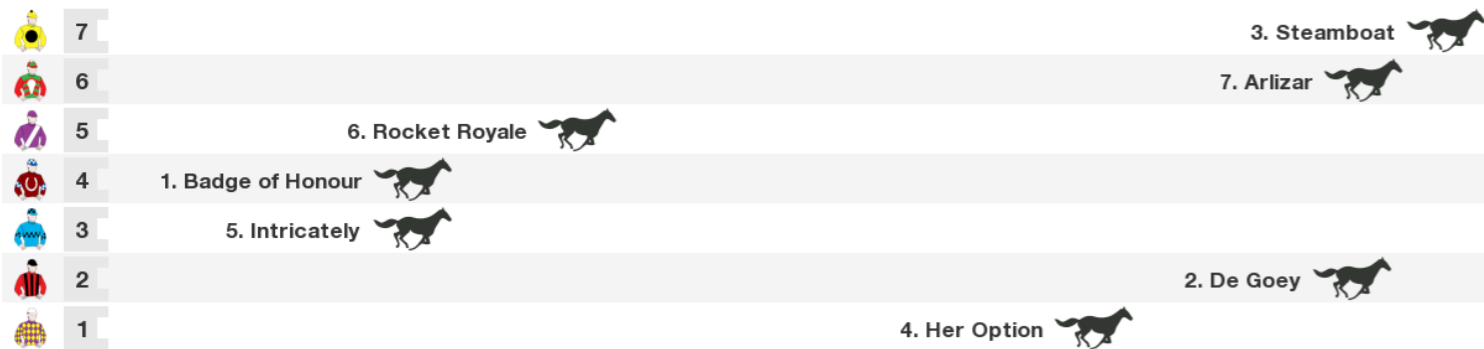

Race 1 AKUBRA HATS MAIDEN PLATE 1000m

NSW: 1:01 pm

Prize $11,760. 1st $5,850. 2nd $2,020. 3rd $1,010. 4th $580. 5th $425. 6th $375. 7th $375. 8th $375. 9th $375. 10th $375.

Rail: True

Straight: 270m.

Circumference: 1610m.

For: No age restriction. NSW Maiden Set Weights. Maiden. No sex restriction. Set Weights.

Gear Changes: 3. Steamboat Blinkers again, lugging bit first time, winkers off first time, 7. Arlizar Blinkers off first time

VIC/TAS: 1:01 pm
QLD: 1:01 pm
NT: 12:31 pm
SA: 12:31 pm
WA: 11:01 am

Horse	Jockey	Trainer	Last 10	Career	Prize	W%	P%	Bar	Wgt
1. Badge of Honour	Belinda Hodder	Peter Cheers	7058552s70	45:0-2-2	$34,740	0%	9%	4	59
2. De Goey	Brooke Stower	Jeremy Sylvester	27s553566	7:0-0-1	$6,350	0%	14%	2	59
3. Steamboat	Qin Yong (a1.5)	William Wain	6s8s90787s	7:0-0-0	$2,600	0%	0%	7	59
4. Her Option	Kyle Wilson-Taylor (a2)	Dwayne Schmidt	5863630226	14:0-2-2	$9,445	0%	29%	1	57
5. Intricately	Luke Rolls	Kris Lees	1	0:0-0-0	$0	0%	0%	3	57
6. Rocket Royale	Jayden Barrie (a3)	Hilary Dew	39s0s64980	8:0-0-0	$3,700	0%	0%	5	57
7. Arlizar	Matthew Paget	Allan Kehoe	402	2:0-1-0	$3,900	0%	50%	6	56.5

Speedmap: Predicted settling positions after start

Rail position: True

Race Direction →