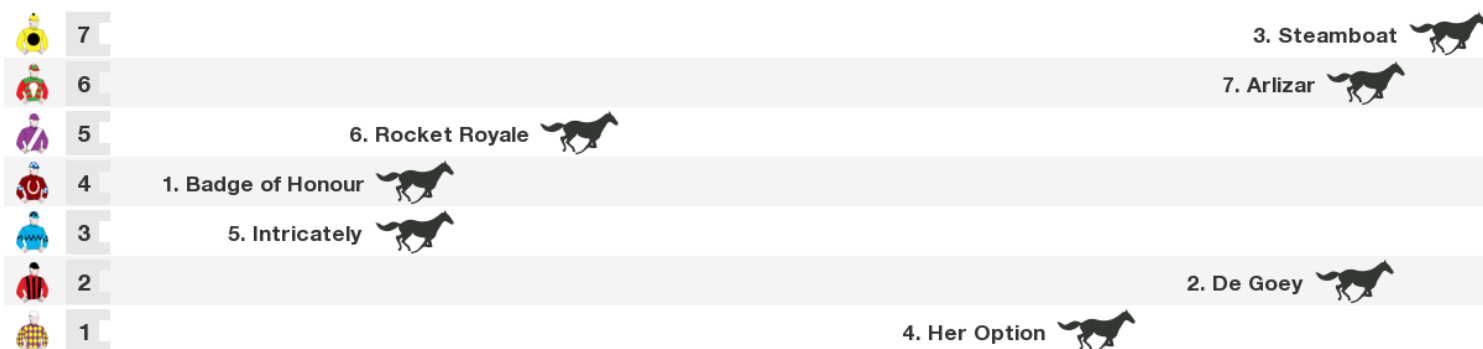

Race 1 AKUBRA HATS MAIDEN PLATE 1000m

NSW: 1:01 pm

Prize $11,760. 1st $5,850. 2nd $2,020. 3rd $1,010. 4th $580. 5th $425. 6th $375. 7th $375. 8th $375. 9th $375. 10th $375.

Rail: True

Straight: 270m.

Circumference: 1610m.

For: No age restriction. NSW Maiden Set Weights. Maiden. No sex restriction. Set Weights.

Gear Changes: 3. Steamboat Blinkers again, lugging bit first time, winkers off first time, 7. Arlizar Blinkers off first time

VIC/TAS: 1:01 pm
QLD: 1:01 pm
NT: 12:31 pm
SA: 12:31 pm
WA: 11:01 am

Horse	Jockey	Trainer	Last 10	Career	Prize	W%	P%	Bar	Wgt
1. Badge of Honour	Belinda Hodder	Peter Cheers	7058552s70	45:0-2-2	$34,740	0%	9%	4	59
2. De Goey	Brooke Stower	Jeremy Sylvester	27s553566	7:0-0-1	$6,350	0%	14%	2	59
3. Steamboat	Qin Yong (a1.5)	William Wain	6s8s90787s	7:0-0-0	$2,600	0%	0%	7	59
4. Her Option	Kyle Wilson-Taylor (a2)	Dwayne Schmidt	5863630226	14:0-2-2	$9,445	0%	29%	1	57
5. Intricately	Luke Rolls	Kris Lees	1	0:0-0-0	$0	0%	0%	3	57
6. Rocket Royale	Jayden Barrie (a3)	Hilary Dew	39s0s64980	8:0-0-0	$3,700	0%	0%	5	57
7. Arlizar	Matthew Paget	Allan Kehoe	402	2:0-1-0	$3,900	0%	50%	6	56.5

Speedmap: Predicted settling positions after start

Rail position: True

Race Direction →