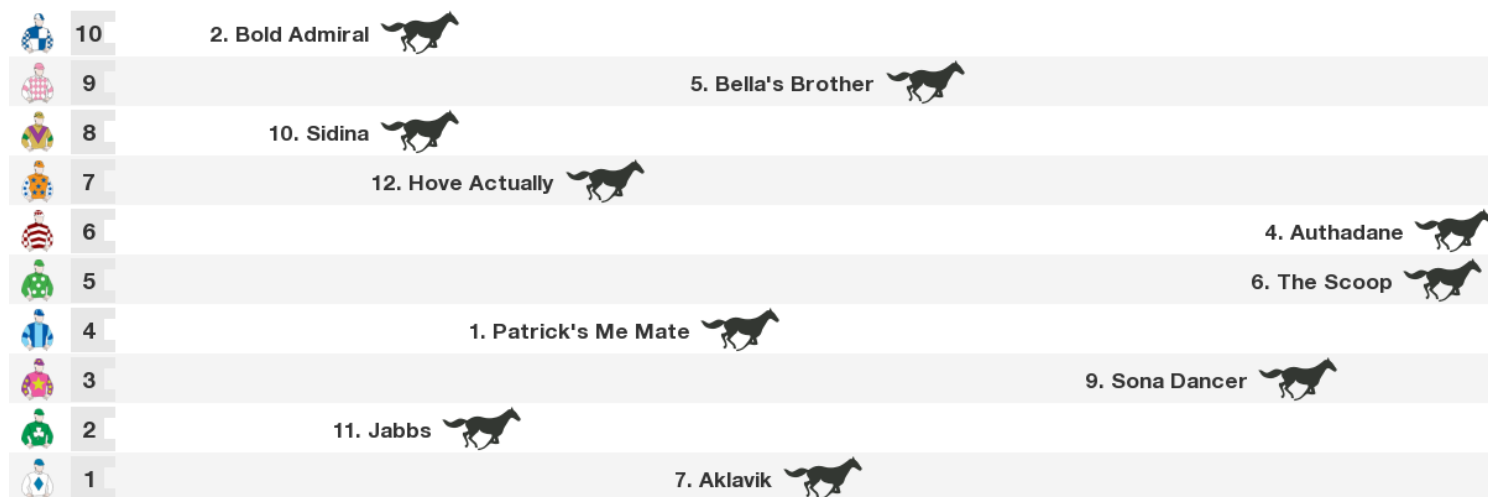

For: No age restriction. Rating Based. BenchMark 50. No sex restriction. Handicap.

Gear Changes: 6. The Scoop Bubble cheeker (off side) first time, 7. Aklavik Blinkers off again, 8. Jolen Jolen Kyneton nose band off first time, tongue control bit off first time, 10. Sidina Blinkers first time, ear muffs off first time

Horse	Jockey	Trainer	Last 10	Career	Prize	W%	P%	Bar	Wgt
1. Patrick's Me Mate	Leeanne McCoy	Stacey Mesken	5110568505	19:3-1-0	$22,215	16%	21%	4	62
2. Bold Admiral	Tessa Townsend (a2)	Patrick Sexton	2172	3:1-1-0	$10,790	33%	67%	10	61.5
3. Ruler's Pride	Chris Bryen	Scott Rodgers	6s96161229	42:4-8-4	$73,190	10%	38%	SCRATCHED	
4. Authadane	Robert Faehr	Wayne Baker	192141162s	78:6-13-5	$72,365	8%	31%	6	60
5. Bella's Brother	Jason Missen	Ben Waldron	42268s5184	11:1-2-1	$15,425	9%	36%	9	60
6. The Scoop	Mrs Hannah Richardson	Craig Smith	927s684370	20:1-4-2	$22,450	5%	35%	5	60
7. Aklavik	John Rudd	Geoffrey Schrader	63s6323218	22:2-5-4	$24,580	9%	50%	1	59
8. Jolen Jolen		Barry Sheppard	53s00097s0	13:1-0-1	$22,640	8%	15%	SCRATCHED	
9. Sona Dancer	Gemma Steele	Raymond Frazer	32446s0352	35:2-4-4	$38,565	6%	29%	3	58
10. Sidina	Shane McGovern	Craig Smith	74s7515s5	6:1-0-0	$11,400	17%	17%	8	57.5
11. Jabbs	Hannah Phillips	Barry Fitzgerald	84986s0264	25:1-2-1	$12,715	4%	16%	2	57
12. Hove Actually	Cheryl Rogers	Cheryl Rogers	088s505798	29:1-0-0	$13,934	3%	3%	7	57

Speedmap: Predicted settling positions after start

Rail position: True Entire Course

Race Direction