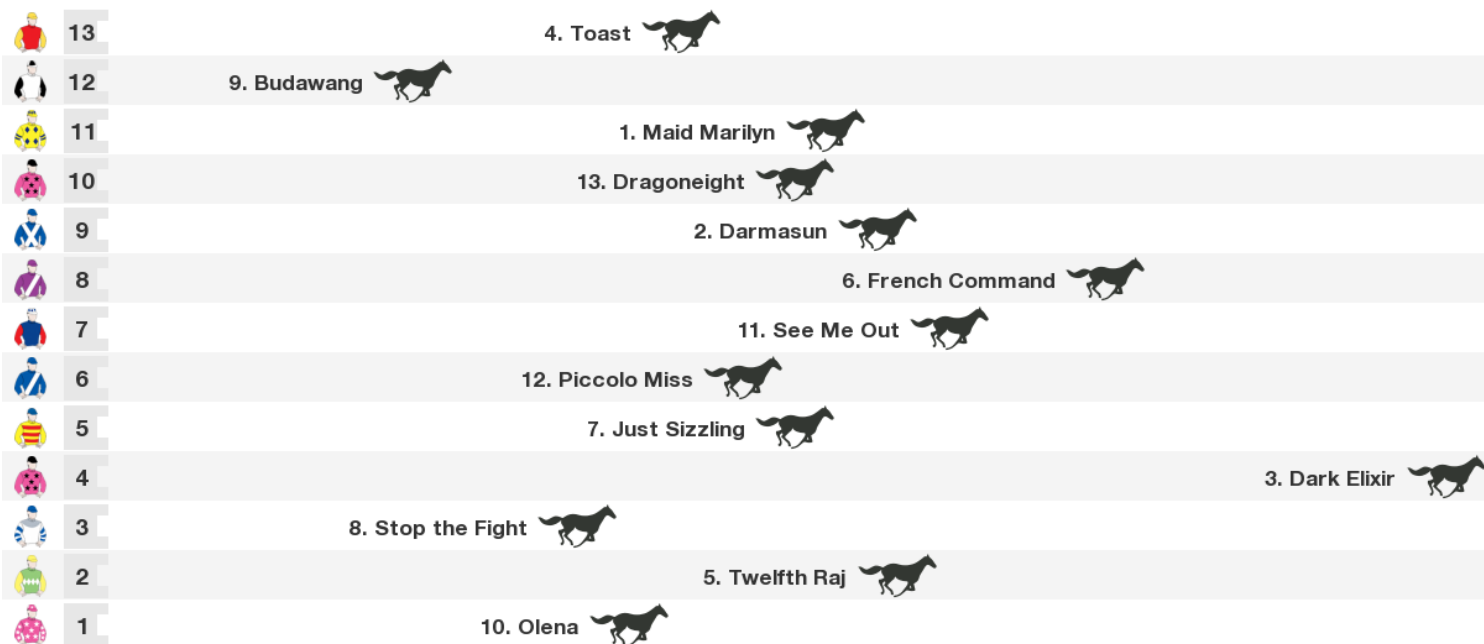

Rail position: Out 5m entire course

Race Direction →

1512m RACE 4 MCGUIGAN BMW PORT MACQUARIE BENCHMARK 50 HANDICAP

Rail position: Out 5m entire course

Race Direction →

1208m RACE 5 MCGUIGAN BMW M PERFORMANCE BENCHMARK 58 HANDICAP