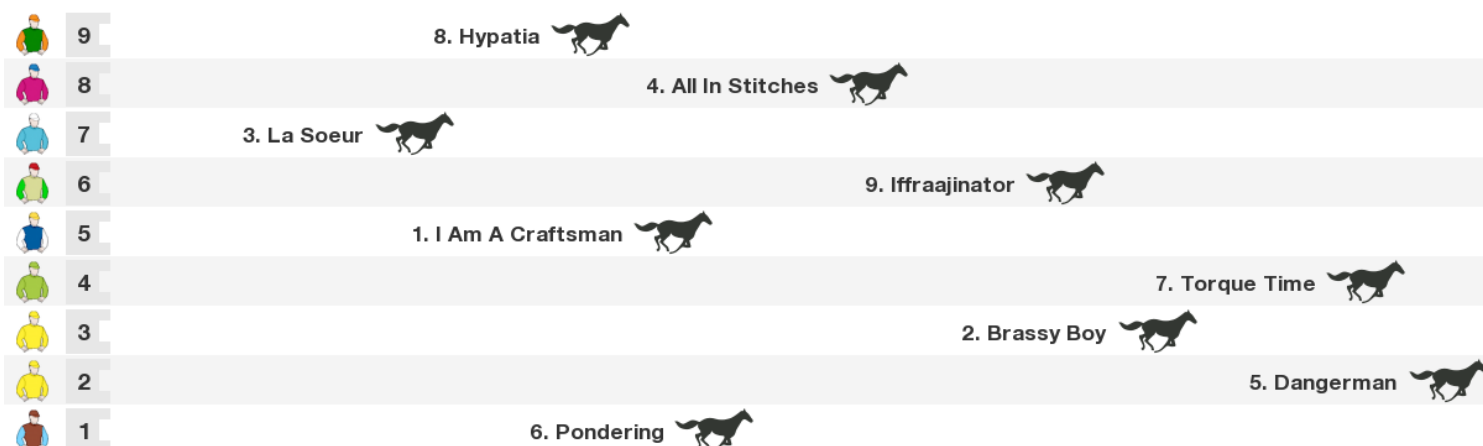

Race 6 Sarah Searancke Catering-Bm65 2400m

NZ: 3:24 pm

Rail: Out 6m

For: Benchmark 65. Apprentices Can Claim. Handicap.

NSW/VIC/TAS: 1:24 pm

QLD: 12:24 pm

NT: 11:54 am

SA: 12:54 pm

WA: 10:24 am

Horse	Jockey	Trainer	Last 10	Career	Prize	W%	P%	Bar	Wgt
1. I Am A Craftsman (NZ)	Lisa Allpress	Fraser Auret	21767s70	6:1-0-0	$6,250	17%	17%	5	59
2. Brassy Boy (NZ)	Dylan Turner	Fraser Auret	xs48524s1	6:1-1-0	$12,625	17%	33%	3	58.5
3. La Soeur (NZ)	Chris Johnson	Wayne Marshment	165477s313	15:2-1-3	$28,585	13%	40%	7	58
4. All In Stitches (NZ)	Holly Andrew	Kevin Gray	324701649s	25:2-3-2	$38,000	8%	28%	8	58
5. Dangerman (NZ)	Ashvin Goindasamy (a2)	Ralph Manning	x0515s9022	18:1-3-1	$14,250	6%	28%	2	58
6. Pondering (NZ)	Sarah Macnab (a2)	Kevin Myers	x66142440s	11:1-1-0	$9,750	9%	18%	1	58
7. Torque Time (NZ)	Kozzi Asano (a1)	Emma Davies	x58170s769	14:1-1-1	$10,000	7%	21%	4	58
8. Hypatia (NZ)	Rosie Myers	Mike Breslin	x346533060	31:1-2-6	$24,320	3%	29%	9	55
9. Iffraajinator (NZ)	Robert Hannam	K Fursdon	x684s77664	22:1-1-0	$10,900	5%	9%	6	55

Speedmap: Predicted settling positions after start

Rail position: Out 6m

Race Direction →