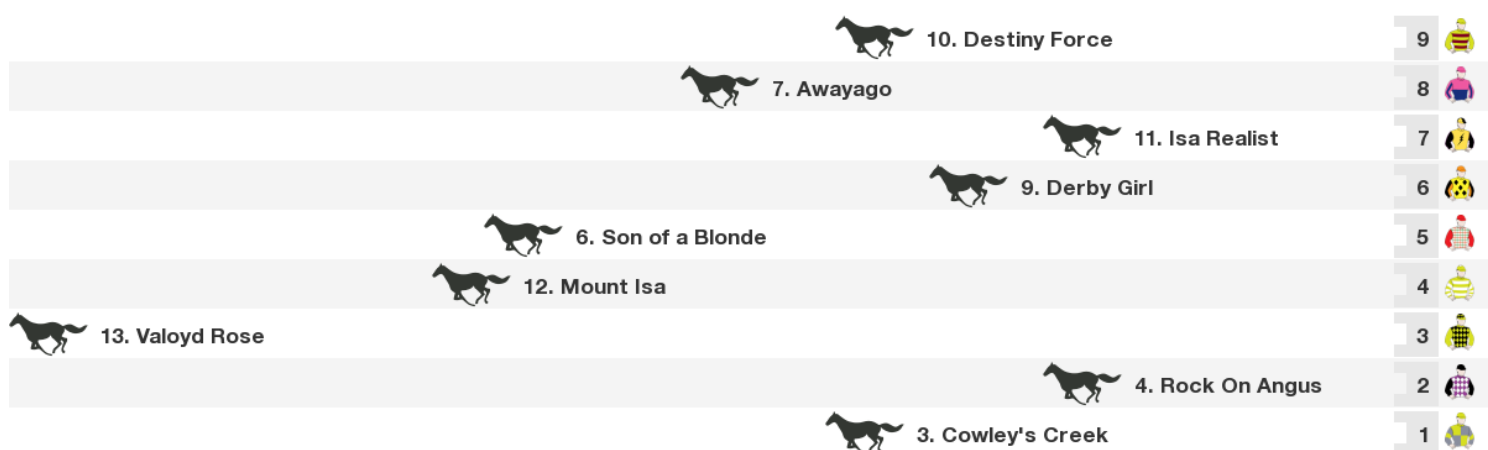

NSW/TAS: 1:26 pm
QLD: 12:26 pm
NT: 11:56 am
SA: 12:56 pm
WA: 10:26 am

Horse	Jockey	Trainer	Last 10	Career	Prize	W%	P%	Bar	Wgt
1. Andale Gringo	Remi Tremzal	Dean Binaisse	3	1:0-0-1	$1,840	0%	100%	SCRATCHED	
2. Beau Victory	Jaden Lloyd (a3)	Kerstin Murphy	9449s9s850	25:0-2-1	$12,085	0%	12%	SCRATCHED	
3. Cowley's Creek	Billy Egan	Patrick Payne	1s23627	5:0-2-1	$13,285	0%	60%	1	58.5
4. Rock On Angus	Jason Baldock	Alicia MacPherson	4s08	2:0-0-0	$575	0%	0%	2	58.5
5. Royal Monsoon	Clayton Douglas	John Salanitri	s85	2:0-0-0	$1,390	0%	0%	SCRATCHED	
6. Son of a Blonde	Lachlan King	Michael Newton	2433s743	6:0-0-3	$9,365	0%	50%	5	58.5
7. Awayago	Shirley Hunter	Ken Aldous	99	1:0-0-0	$700	0%	0%	8	56.5
8. Dashing Dot	Harry Coffey	John & Chris Ledger	58s780784s	19:0-2-1	$20,050	0%	16%	SCRATCHED	
9. Derby Girl	Alana Kelly (a2)	Dennis McCrohan	88698s7807	14:0-0-0	$5,550	0%	0%	6	56.5
10. Destiny Force	Alexandra Bryan (a3)	Wayne Nichols	366s90	4:0-0-0	$2,225	0%	0%	9	56.5
11. Isa Realist	Will Price (a2)	Kate Goodrich	6	0:0-0-0	$0	0%	0%	7	56.5
12. Mount Isa	Jarrod Fry	Rhys Archard	7s77	2:0-0-0	$1,150	0%	0%	4	56.5
13. Valoyd Rose	Daniel Stackhouse	Gerald Egan	537652405	8:0-1-1	$10,755	0%	25%	3	56.5

Speedmap: Predicted settling positions after start

Rail position: True Entire Circuit

Race Direction <