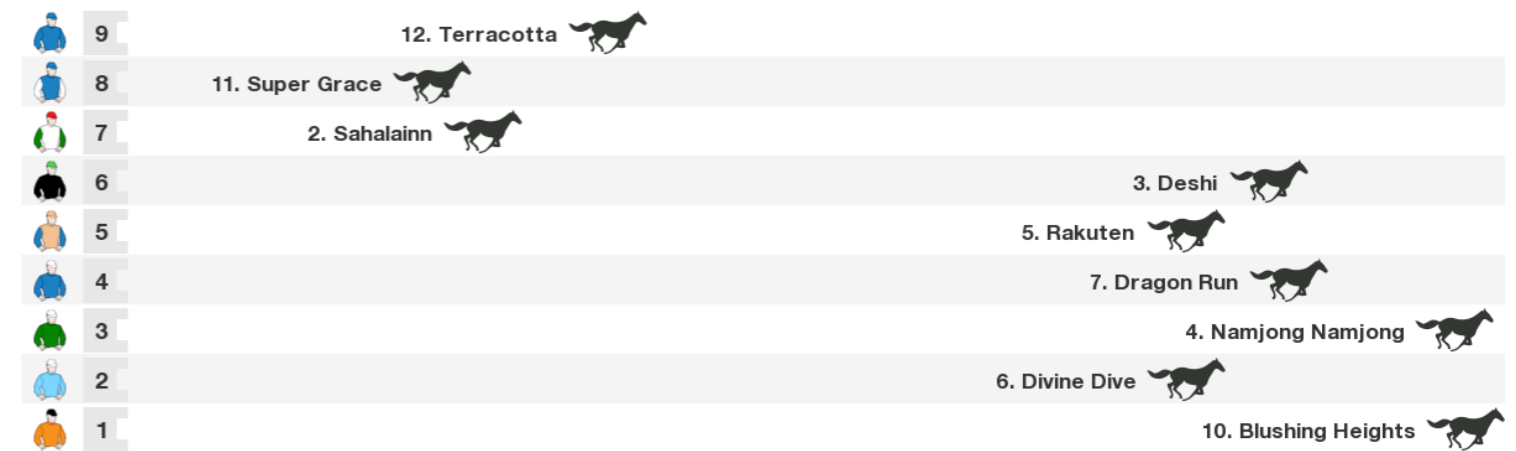

Speedmap: Predicted settling positions after start

Rail position: Out 4m

Race Direction →

10 IZZY GEE

3 year old b filly (female)
Sire Pentire **Dam** Sky Music
Owners Mrs J A & P J P Georgetti, J F & Mrs P L Hepburn
Colours Emerald Green, White Diamond, Emerald Green & White Quartered Cap