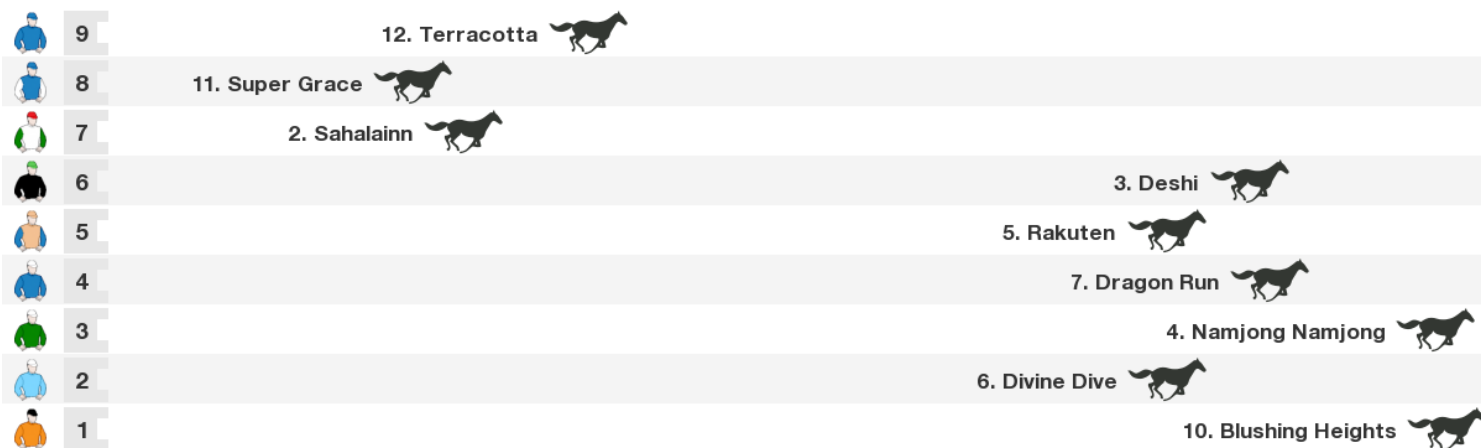

Race 7 Pike Racing Mdn 1200m

NZ: 4:44 pm

Rail: Out 4m

For: 3yo+. Maiden. Apprentices Can Claim. Set Weight With Allowances.

NSW/VIC/TAS: 2:44 pm

QLD: 1:44 pm

NT: 1:14 pm

SA: 2:14 pm

WA: 11:44 am

Horse	Jockey	Trainer	Last 10	Career	Prize	W%	P%	Bar	Wgt
1. Empire Of Patch (IRE)	Taiki Yanagida (a2)	L & A O'Sullivan & Scott	2s5754s084	9:0-1-0	$26,361	0%	11%	SCRATCHED	
2. Sahalainn (NZ)	Danielle Johnson	Stephen Marsh	xs02	2:0-1-0	$2,000	0%	50%	9	58.5
3. Deshi (NZ)	Elen Nicholas (a4)	C & S Phelan	172s64	4:0-1-0	$2,700	0%	25%	8	58.5
4. Namjong Namjong	Jasmine Fawcett (a1)	Glenn Old	x55s00s00	6:0-0-0	$500	0%	0%	4	58.5
5. Rakuten (NZ)	Opie Bosson	Jamie Richards	3233s4	4:0-1-2	$4,500	0%	75%	7	58
6. Divine Dive (NZ)	Ryan Elliot	Tony Pike	x3s583s53	6:0-0-3	$3,500	0%	50%	2	58
7. Dragon Run (NZ)	Vinnie Colgan	B & G Wallace & Cooksley	x3	1:0-0-1	$1,000	0%	100%	5	58
8. Our Fine Wine (NZ)		Debbie Sweeney	s83444s5	6:0-0-1	$2,750	0%	17%	SCRATCHED	
9. Seafolly (NZ)		Danica Guy	85	2:0-0-0	$250	0%	0%	SCRATCHED	
10. Blushing Heights (NZ)	Tegan Newman (a3)	Allan Wright	xs0650s760	11:0-0-0	$700	0%	0%	1	56.5
11. Super Grace (NZ)	Ashvin Goindasamy (a2)	Keith Hawtin	xs00	2:0-0-0	$0	0%	0%	10	56.5
12. Terracotta (NZ)	Michael Mc Nab	L & A O'Sullivan & Scott	2252	3:0-2-0	$4,250	0%	67%	12	56
13. Hibernia Sea (NZ)		L & A O'Sullivan & Scott	3396	4:0-0-2	$2,000	0%	50%	SCRATCHED	

Speedmap: Predicted settling positions after start

Rail position: Out 4m

Race Direction →