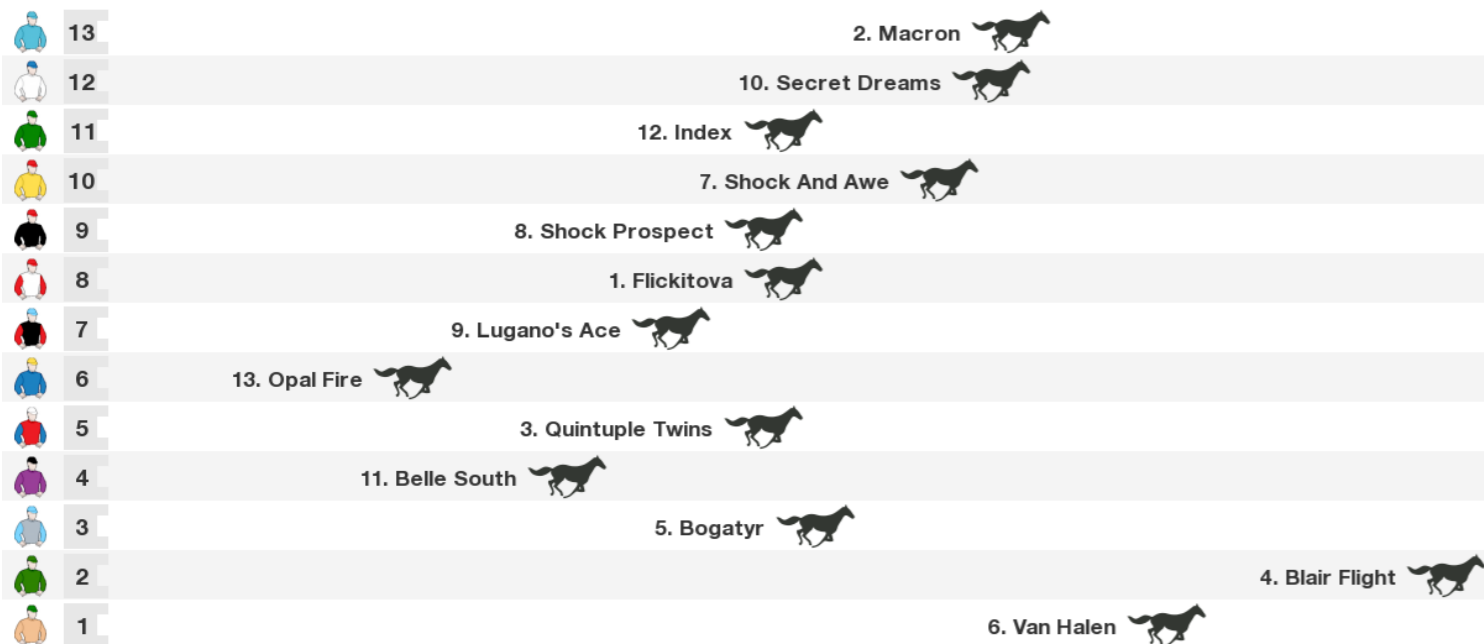

## Race 1 Wingatui Function Ctr Spec Mdn 1400m

NZ: 12:07 pm

**Rail:** True  
**For:** 3yo+. Maiden. Apprentices Can Claim. Set Weight With Allowances.

NSW/VIC/TAS: 10:07 am  
 QLD: 9:07 am  
 NT: 8:37 am  
 SA: 9:37 am  
 WA: 7:07 am

### Speedmap: Predicted settling positions after start

Rail position: True

Race Direction →