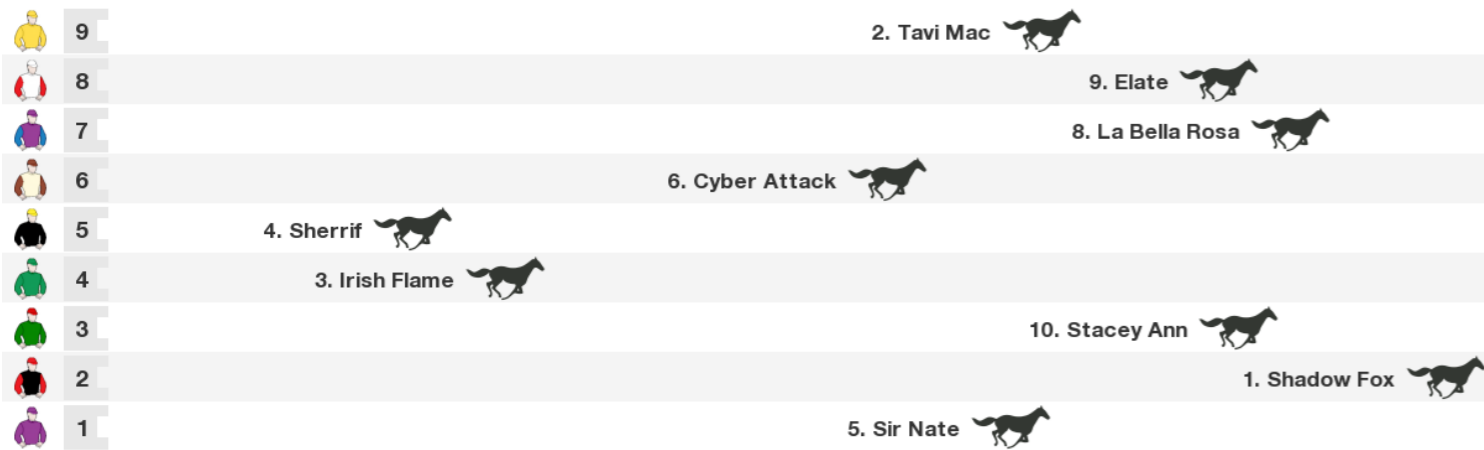

### Speedmap: Predicted settling positions after start

Rail position: Out 4m

Race Direction →