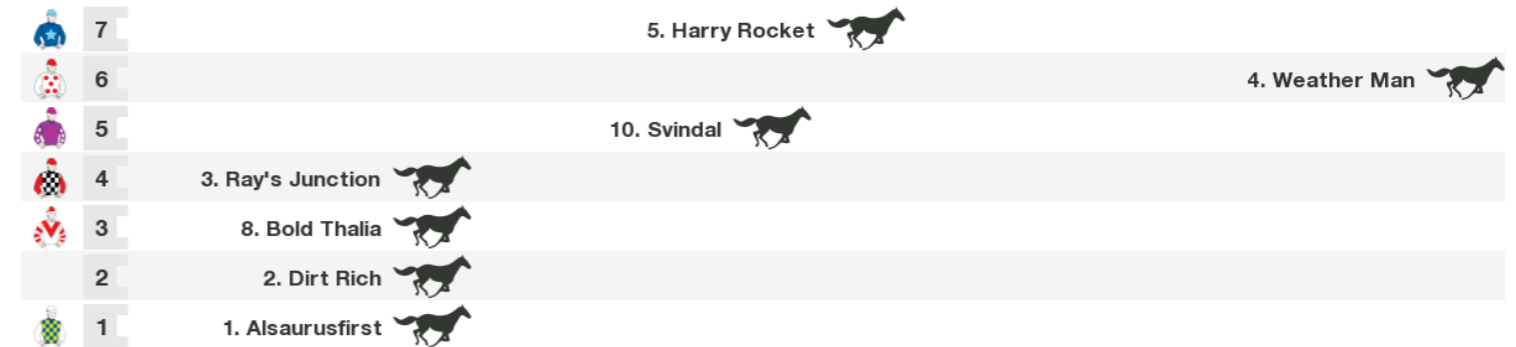

Race 2 TOM BUTTON RACING QTIS Three-Years-Old Maiden

QLD: 2:50 pm

Handicap 1050m

Prize $17,000. 1st $9,450. 2nd $3,100. 3rd $1,650. 4th $800. 5th $500. 6th $300. 7th $300. 8th $300. 9th $300. 10th $300.

NSW/VIC/TAS: 3:50 pm
NT: 2:20 pm
SA: 3:20 pm
WA: 12:50 pm

Rail: +6.5m Entire
Straight: 400m.

Circumference: 1600m.

For: Three-Years-Old. General Handicap. Maiden. No sex restriction. Handicap.

Gear Changes: 2. Dirt Rich Lugging bit first time, 3. Ray's Junction Nose roll first time, 7. Stubai Blinkers again, 8. Bold Thalia Blinkers first time, winkers off first time, 9. Flying Kass Blinkers first time

Horse	Jockey	Trainer	Last 10	Career	Prize	W%	P%	Bar	Wgt
1. Alsaurusfirst	Matthew McGillivray	Adrian Coome	6	0:0-0-0	$0	0%	0%	1	59
2. Dirt Rich	Mark Barnham	Bill Trimble	7	0:0-0-0	$0	0%	0%	2	59
3. Ray's Junction	Tasha Chambers	Stephen Rundle	4	0:0-0-0	$0	0%	0%	4	59
4. Weather Man	Josh Oliver	Mark Currie	22454	4:0-1-0	$8,500	0%	25%	6	58
5. Harry Rocket	Madeleine Wishart (a2)	John Manzelmann	504	2:0-0-0	$650	0%	0%	7	57.5
6. Juliette Street		Troy Pascoe	86s3	3:0-0-1	$4,600	0%	33%		SCRATCHED
7. Stubai	Ashley Butler	Ricky Vale	30s6	2:0-0-0	$520	0%	0%		SCRATCHED
8. Bold Thalia	Ryan Wiggins	Garnett Taylor	13	1:0-0-1	$1,350	0%	100%	3	57
9. Flying Kass		Garnett Taylor	6	1:0-0-0	$500	0%	0%		SCRATCHED
10. Svindal	Brad Pengelly	Ian Prizeman	3406s9	4:0-0-0	$2,540	0%	0%	5	57

Speedmap: Predicted settling positions after start

Rail position: +6.5m Entire

Race Direction →