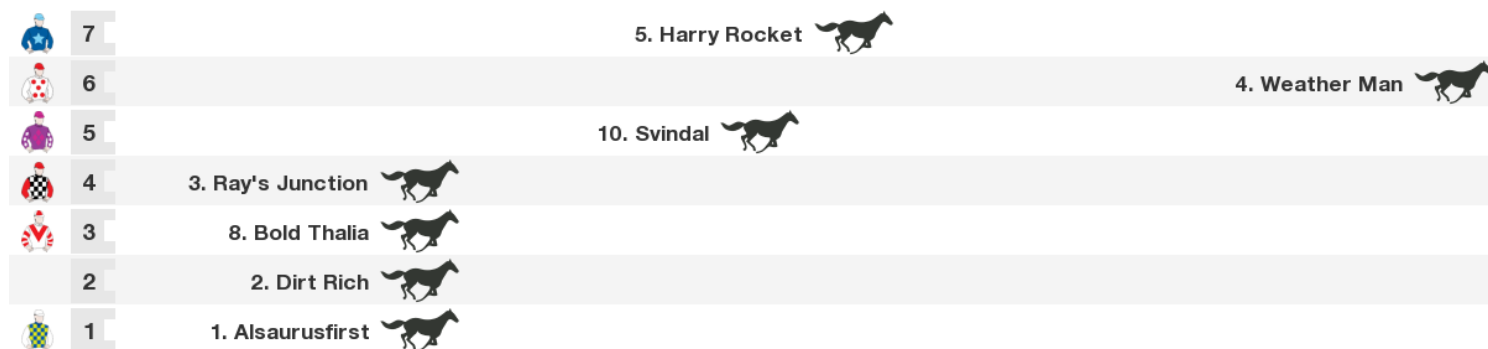

Race 2 TOM BUTTON RACING QTIS Three-Years-Old Maiden

QLD: 2:50 pm

Handicap 1050m

Prize $17,000. 1st $9,450. 2nd $3,100. 3rd $1,650. 4th $800. 5th $500. 6th $300. 7th $300. 8th $300. 9th $300. 10th $300.

NSW/VIC/TAS: 3:50 pm

NT: 2:20 pm

SA: 3:20 pm

WA: 12:50 pm

Rail: +6.5m Entire

Straight: 400m.

Circumference: 1600m.

For: Three-Years-Old. General Handicap. Maiden. No sex restriction. Handicap.

Gear Changes: 2. Dirt Rich Lugging bit first time, 3. Ray's Junction Nose roll first time, 7. Stubai Blinkers again, 8. Bold Thalia Blinkers first time, winkers off first time, 9. Flying Kass Blinkers first time

Horse	Jockey	Trainer	Last 10	Career	Prize	W%	P%	Bar	Wgt
1. Alsaurusfirst	Matthew McGillivray	Adrian Coome	6	0:0-0-0	$0	0%	0%	1	59
2. Dirt Rich	Mark Barnham	Bill Trimble	7	0:0-0-0	$0	0%	0%	2	59
3. Ray's Junction	Tasha Chambers	Stephen Rundle	4	0:0-0-0	$0	0%	0%	4	59
4. Weather Man	Josh Oliver	Mark Currie	22454	4:0-1-0	$8,500	0%	25%	6	58
5. Harry Rocket	Madeleine Wishart (a2)	John Manzelmann	504	2:0-0-0	$650	0%	0%	7	57.5
6. Juliette Street		Troy Pascoe	86s3	3:0-0-1	$4,600	0%	33%		SCRATCHED
7. Stubai	Ashley Butler	Ricky Vale	30s6	2:0-0-0	$520	0%	0%		SCRATCHED
8. Bold Thalia	Ryan Wiggins	Garnett Taylor	13	1:0-0-1	$1,350	0%	100%	3	57
9. Flying Kass		Garnett Taylor	6	1:0-0-0	$500	0%	0%		SCRATCHED
10. Svindal	Brad Pengelly	Ian Prizeman	3406s9	4:0-0-0	$2,540	0%	0%	5	57

Speedmap: Predicted settling positions after start

Rail position: +6.5m Entire

Race Direction →