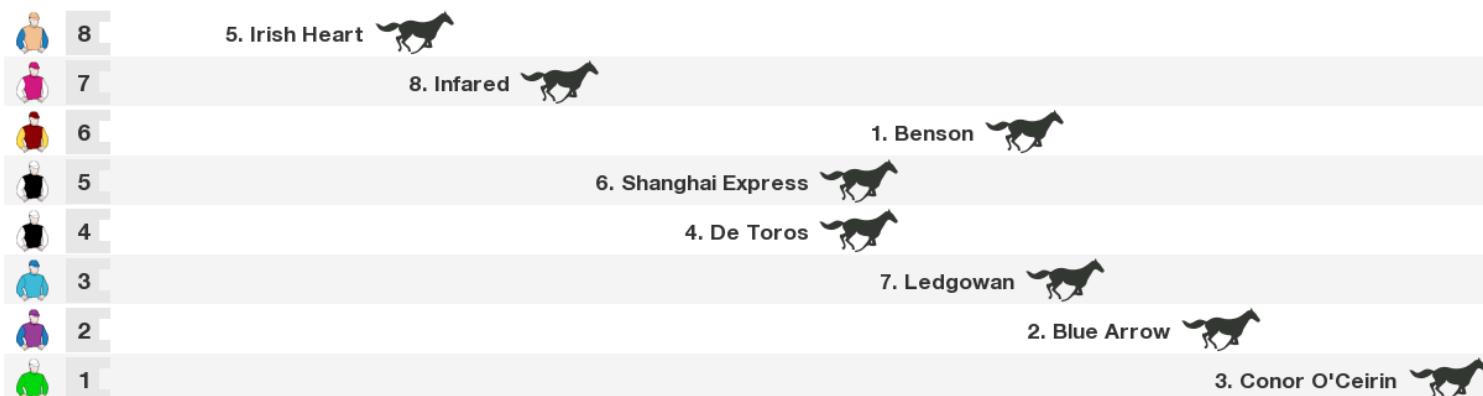

Race 2 Manely Horse Mdn 1200m

NZ: 1:34 pm

Rail: True

For: 3yo+. Maiden. Apprentices Can Claim. Set Weight With Allowances.

NSW/VIC/TAS: 11:34 am

QLD: 10:34 am

NT: 10:04 am

SA: 11:04 am

WA: 8:34 am

Horse	Jockey	Trainer	Last 10	Career	Prize	W%	P%	Bar	Wgt
1. Benson (NZ)	Rosie Myers	R J Lockett	1s48s633s6	10:0-0-2	$3,125	0%	20%	6	58.5
2. Blue Arrow (NZ)	Johnathan Parkes	Tina Egan	x6930s5927	11:0-1-1	$3,500	0%	18%	2	58.5
3. Conor O'Ceirin (NZ)	Shaun Mc Kay	Kevin Rohloff	x5	1:0-0-0	$250	0%	0%	1	57
4. De Toros (NZ)	Dylan Turner	Allan Sharrock	x8	1:0-0-0	$0	0%	0%	4	57
5. Irish Heart (NZ)	Craig Grylls	Jamie Richards	2s42s3	3:0-1-1	$3,500	0%	67%	8	56.5
6. Shanghai Express (NZ)	Samantha Collett	Allan Sharrock	32	1:0-1-0	$2,000	0%	100%	5	56.5
7. Ledgowan (NZ)	Leah Hemi	Murray Blue	xs07846	5:0-0-0	$500	0%	0%	3	56.5
8. Infared (NZ)	Robert Hannam	Lydia Pickford	x6	1:0-0-0	$0	0%	0%	7	55

Speedmap: Predicted settling positions after start

Rail position: True

Race Direction →