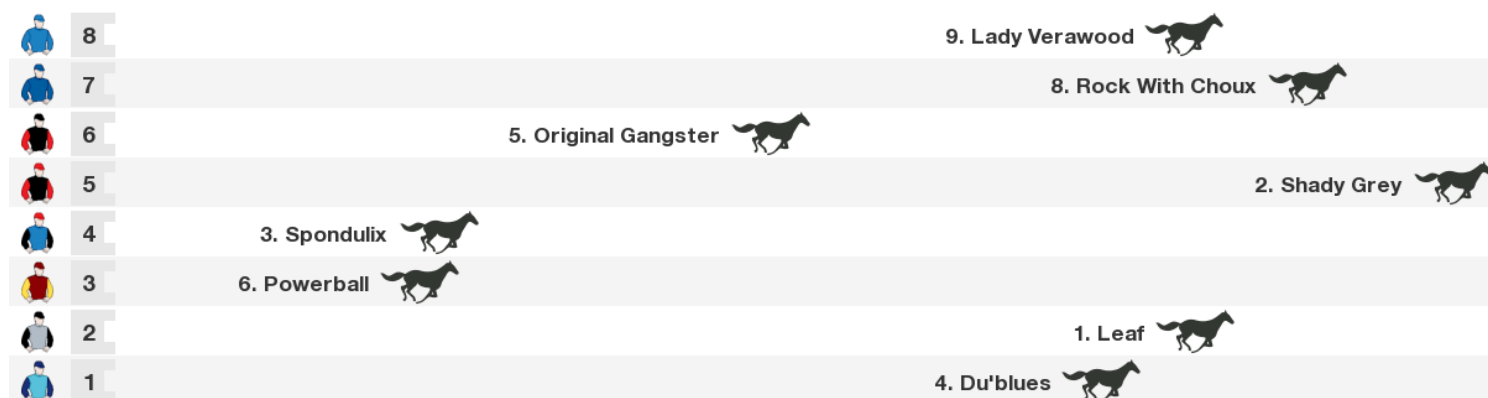

Race 6 Spreading Rural Bulk (Bm65) 1600m

NZ: 3:05 pm

Rail: Out 6m From 800m-400m, Remainder True (Outside Bend)

For: Benchmark 65. Apprentices Can Claim. Handicap.

NSW/VIC/TAS: 1:05 pm

QLD: 12:05 pm

NT: 11:35 am

SA: 12:35 pm

WA: 10:05 am

Horse	Jockey	Trainer	Last 10	Career	Prize	W%	P%	Bar	Wgt
1. Leaf (NZ)	Jonathan Riddell	Karen D Nicholson	148194s713	19:2-2-2	$22,625	11%	32%	3	59
2. Shady Grey (NZ)	Johnathan Parkes	Steve Gulliver	x715s4	4:1-0-0	$7,000	25%	25%	6	58.5
3. Spondulix (NZ)	Craig Grylls	Ian Adams	x6832s0503	39:3-5-4	$52,825	8%	31%	5	58.5
4. Du'blues (NZ)	Sarah Macnab (a2)	Ashley Meadows	322528s933	24:2-5-5	$50,175	8%	50%	2	58
5. Original Gangster (NZ)	Robert Hannam	Peter Didham	2627s74542	16:1-2-1	$17,175	6%	25%	7	58
6. Powerball (NZ)	Rosie Myers	R J Lockett	42s8800755	36:2-8-2	$35,575	6%	33%	4	58
7. Ritzy Sparkle (NZ)	Lisa Allpress	Roydon Bergerson	15344555s0	11:2-0-1	$17,945	18%	27%		SCRATCHED
8. Rock With Choux (NZ)	Trudy Thornton	Anne Herbert	x5067751s8	15:1-1-2	$12,065	7%	27%	8	56.5
9. Lady Verawood (NZ)	Shaun Mc Kay	Kevin Gray	xs07819733	10:1-0-2	$8,750	10%	30%	9	55
10. Artaxerxes (NZ)		Grant Nicholson	6s59s05089	18:1-1-2	$12,315	6%	22%		SCRATCHED

Speedmap: Predicted settling positions after start

Rail position: Out 6m From 800m-400m, Remainder True (Outside Bend)

Race Direction →