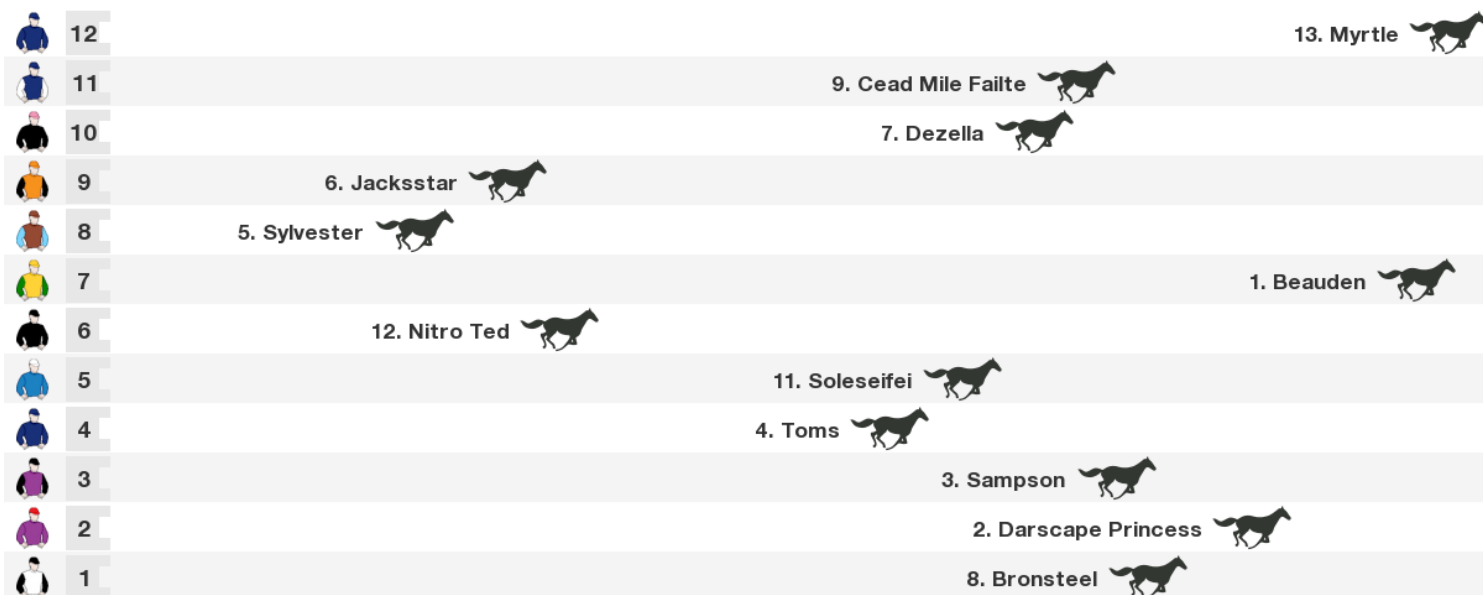

For: Open. Apprentices Cannot Claim. Handicap.

NSW/VIC/TAS: 1:40 pm

QLD: 12:40 pm

NT: 12:10 pm

SA: 1:10 pm

WA: 10:40 am

Horse	Jockey	Trainer	Last 10	Career	Prize	W%	P%	Bar	Wgt
1. Beauden (NZ)	Ryan Elliot	Team Rogerson	13121230s2	24:7-7-3	$169,560	29%	71%	8	59
2. Darscape Princess (NZ)	Johnathan Parkes	Fraser Auret	x704s02033	22:5-4-2	$152,960	23%	50%	2	55
3. Sampson (NZ)	Sam Weatherley	Howard Mathews	2809s55720	75:11-8-7	$515,675	15%	35%	3	55
4. Toms (NZ)	Robert Hannam	D & E Haworth	x90127s114	27:6-4-4	$128,900	22%	52%	4	53
5. Sylvester (NZ)	Lynsey Satherley	Sylvia Kay	xs0862s616	42:6-9-2	$162,550	14%	40%	9	53
6. Jacksstar (NZ)	Trudy Thornton	Gary Vile	x4790060s0	48:7-6-6	$348,135	15%	40%	10	53
7. Dezella (NZ)	Rosie Myers	Robert Patterson	x31117s015	11:5-0-1	$65,000	45%	55%	11	53
8. Bronsteel (NZ)	Darryl Bradley	Kevin Gray	x04200987s	35:5-5-6	$108,825	14%	46%	1	53
9. Cead Mile Failte (NZ)	Lisa Allpress	J & H Benner & Wynyard	x111422s91	17:5-3-1	$65,875	29%	53%	12	53
10. Balham (NZ)		D & E Haworth	4057360s06	60:6-7-10	$191,607	10%	38%		SCRATCHED
11. Soleseifei (NZ)	Kozzi Asano	Jaimee-Lee Lupton	33439s3523	27:4-3-6	$90,415	15%	48%	5	53
12. Nitro Ted (NZ)	Leah Hemi	Paul Pascoe	x326744721	84:8-10-9	$155,175	10%	32%	7	53
13. Myrtle (NZ)	Charlotte O'Beirne	David M Goldsbury	x03280s016	21:4-1-4	$42,575	19%	43%	13	53

Speedmap: Predicted settling positions after start

Rail position: Out 6m From 800m-400m, Remainder True (Outside Bend)

Race Direction →